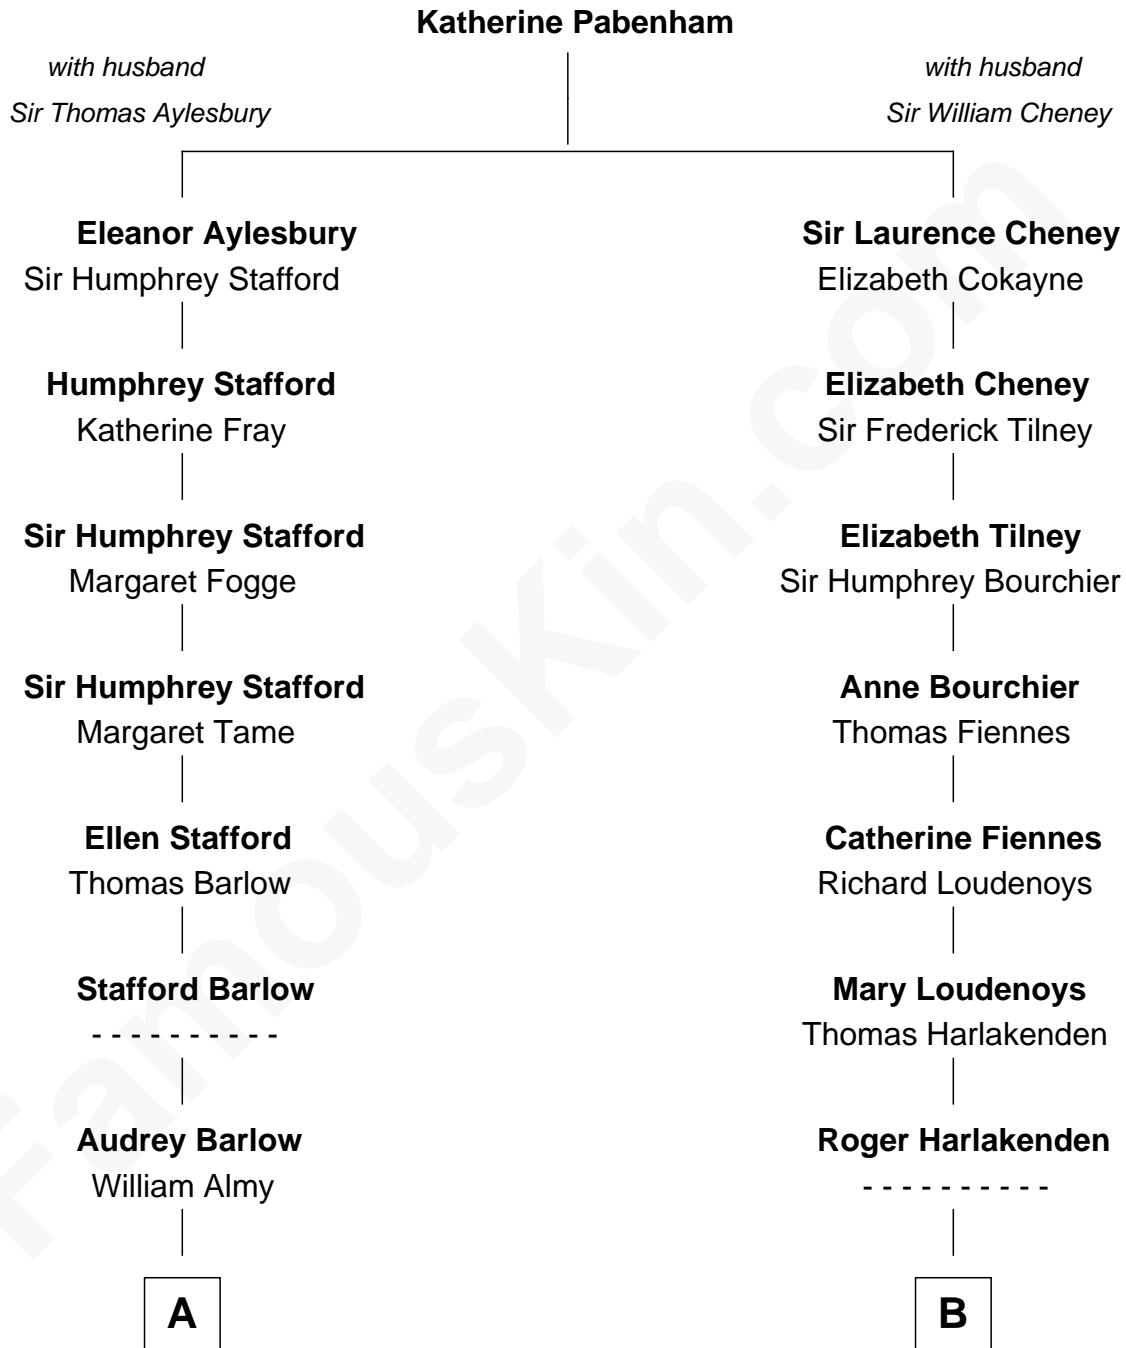

FamousKin.com

Relationship Chart of

Robert Townsend

Member of the Culper Spy Ring during the American Revolution

11th cousin 6 times removed of

Frank Lloyd Wright

American Architect