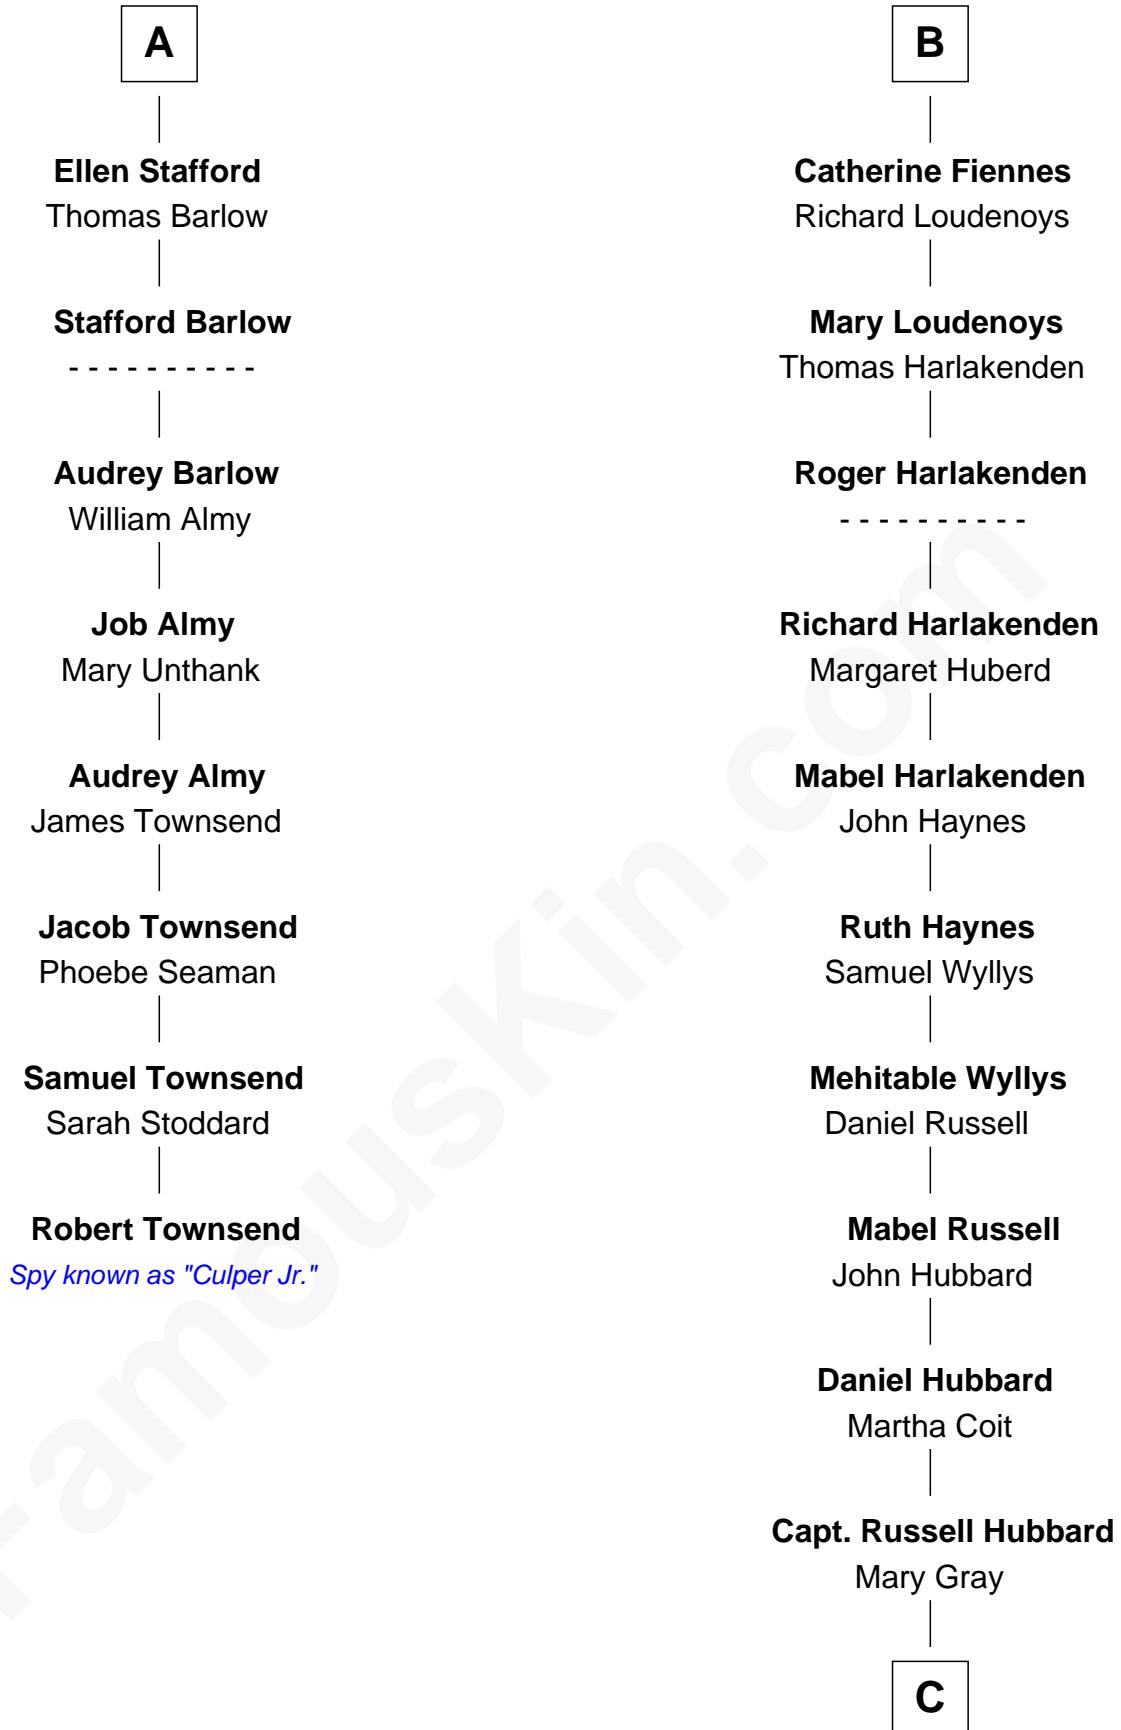

FamousKin.com

Relationship Chart of

Robert Townsend

Member of the Culper Spy Ring during the American Revolution

14th cousin 6 times removed of

Frank Lloyd Wright

American Architect

C