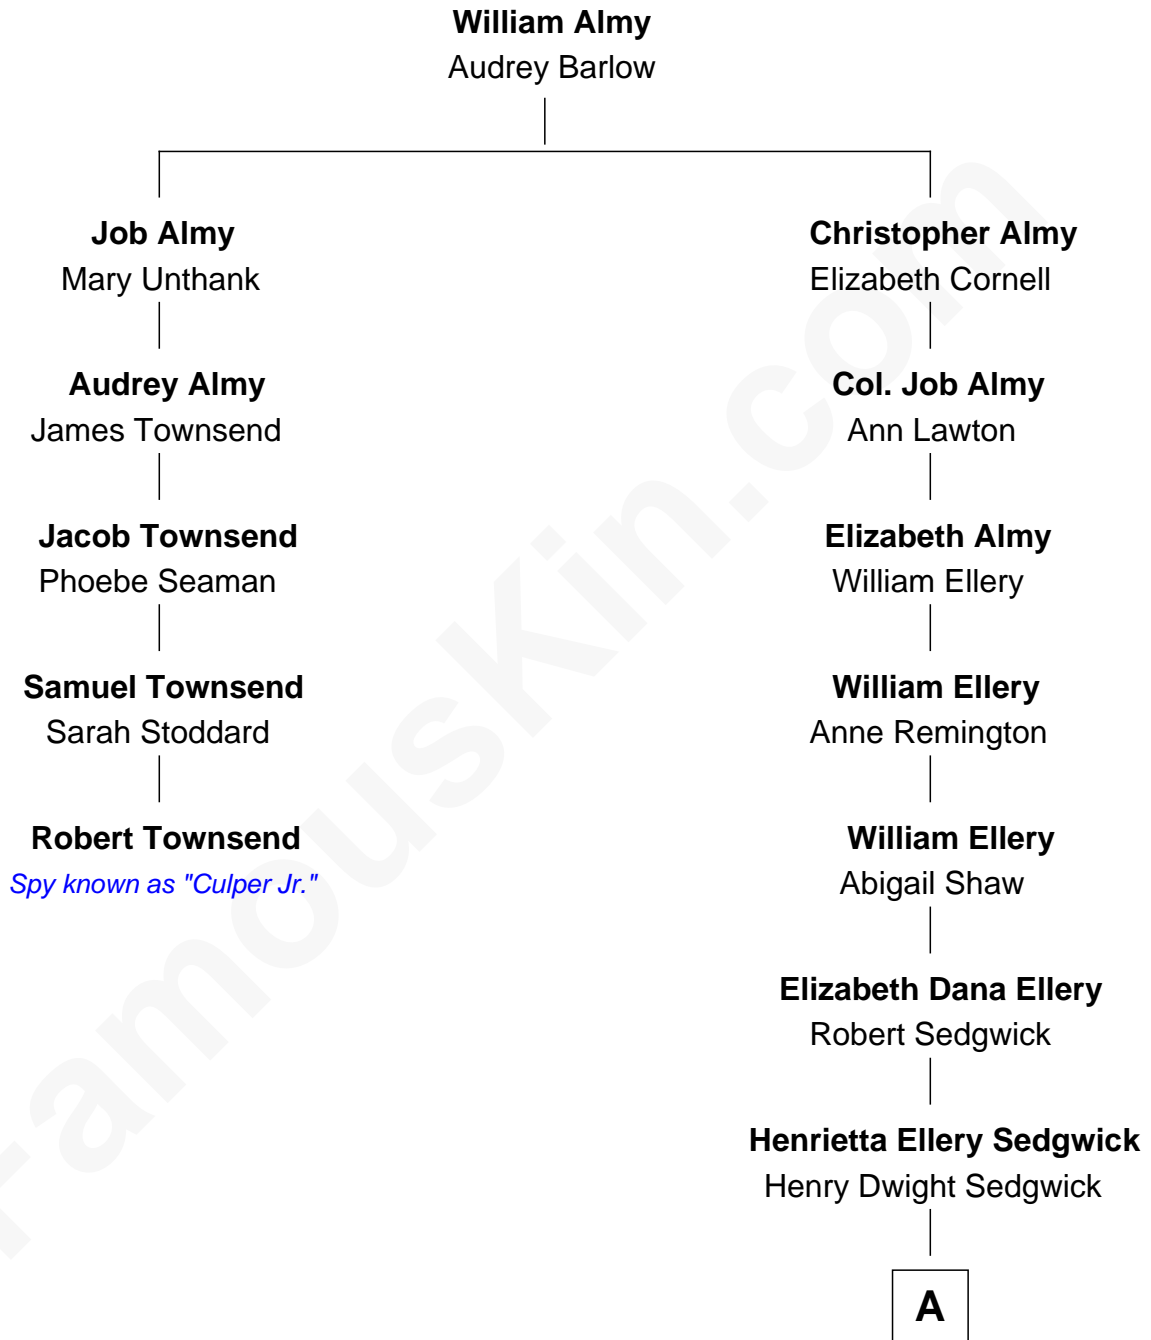

FamousKin.com

Relationship Chart of

Robert Townsend

Member of the Culper Spy Ring during the American Revolution

4th cousin 6 times removed of

Kyra Sedgwick

TV and Movie Actress

A

Henry Dwight Sedgwick

Sarah May Minturn

Robert Minturn Sedgwick

Helen Peabody

Henry Dwight Sedgwick

Patricia Ann Rosenwald

Kyra Sedgwick

TV and Movie Actress