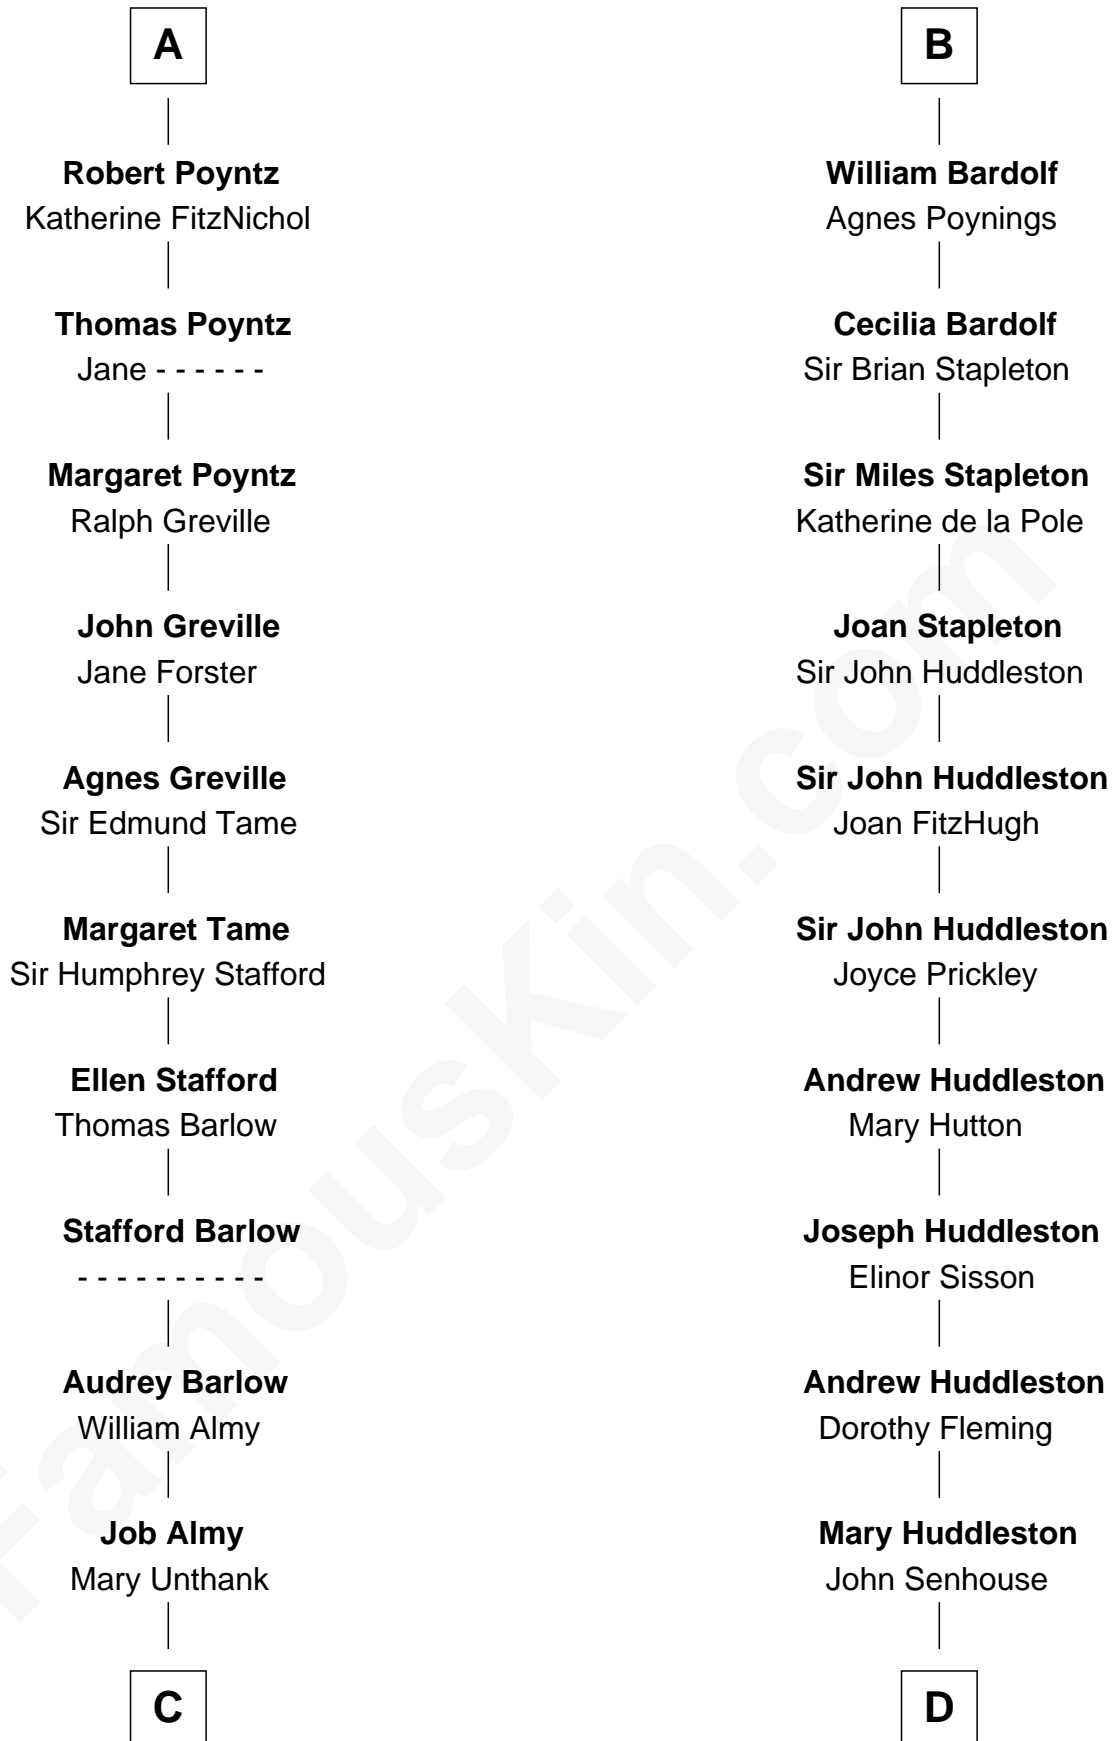

FamousKin.com

Relationship Chart of

Robert Townsend

Member of the Culper Spy Ring during the American Revolution

20th cousin of

Fletcher Christian

Leader of the mutiny on the Bounty

Adeliza de Meschines

Charles Christian
Anne Dixon

Fletcher Christian
Leader of the mutiny on the Bounty