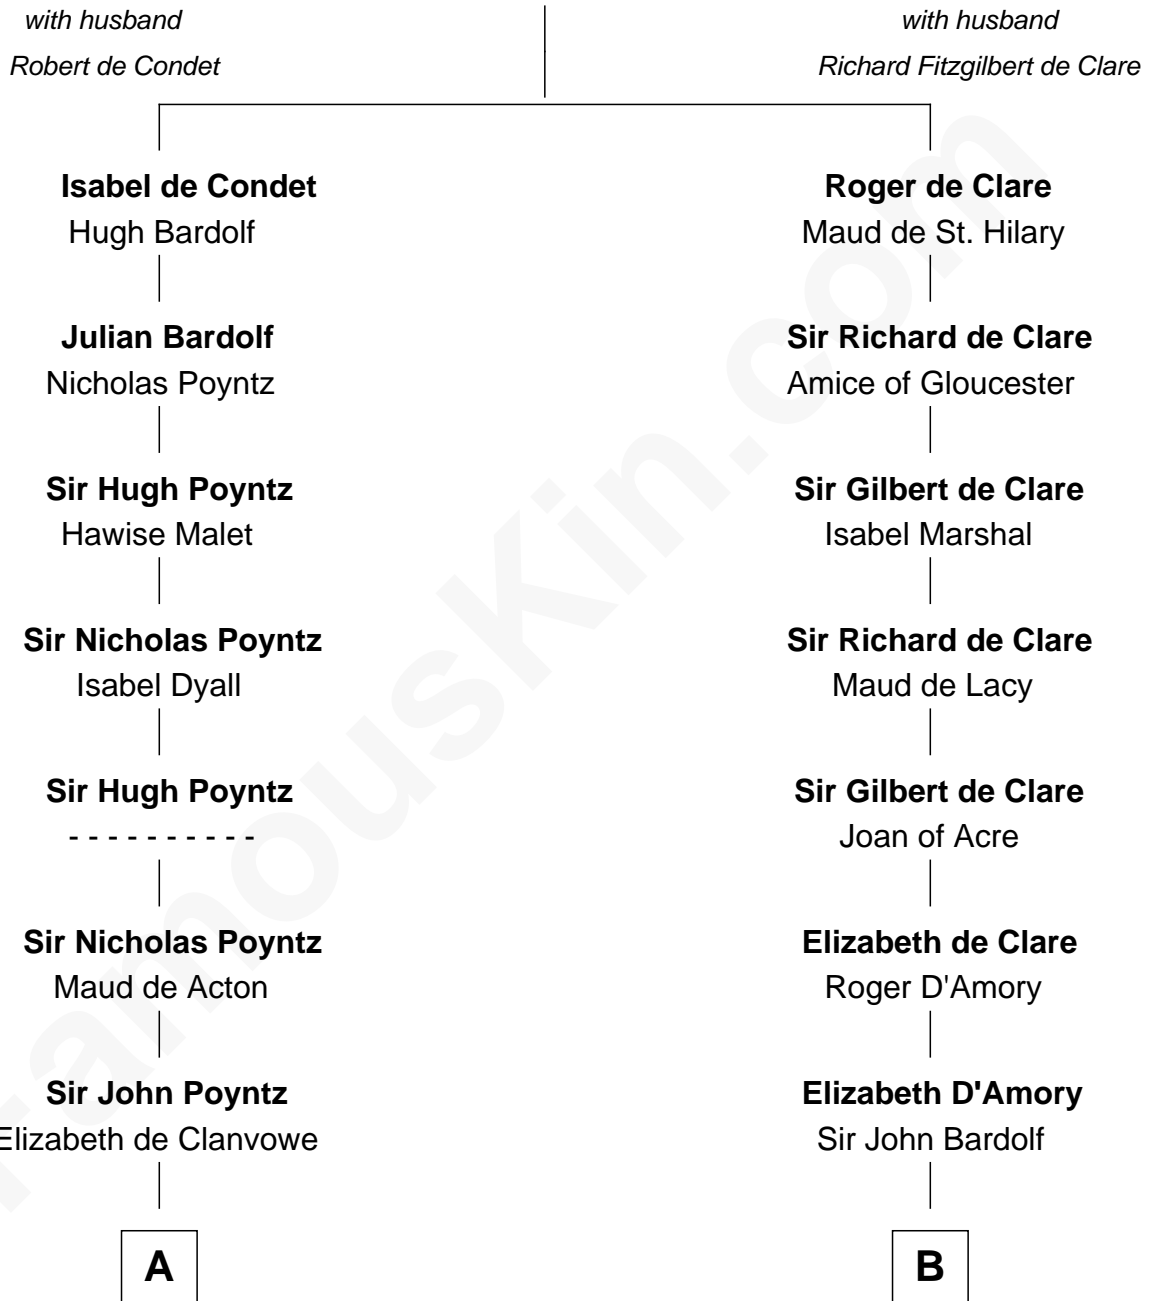

FamousKin.com

Relationship Chart of

Robert Townsend

Member of the Culper Spy Ring during the American Revolution

20th cousin of

Fletcher Christian

Leader of the mutiny on the Bounty

Adeliza de Meschines

C

Audrey Almy
James Townsend

Jacob Townsend
Phoebe Seaman

Samuel Townsend
Sarah Stoddard

Robert Townsend
Spy known as "Culper Jr."

D

Humphrey Senhouse
Eleanor Kirkby

Bridget Senhouse
John Christian

Charles Christian
Anne Dixon

Fletcher Christian
Leader of the mutiny on the Bounty