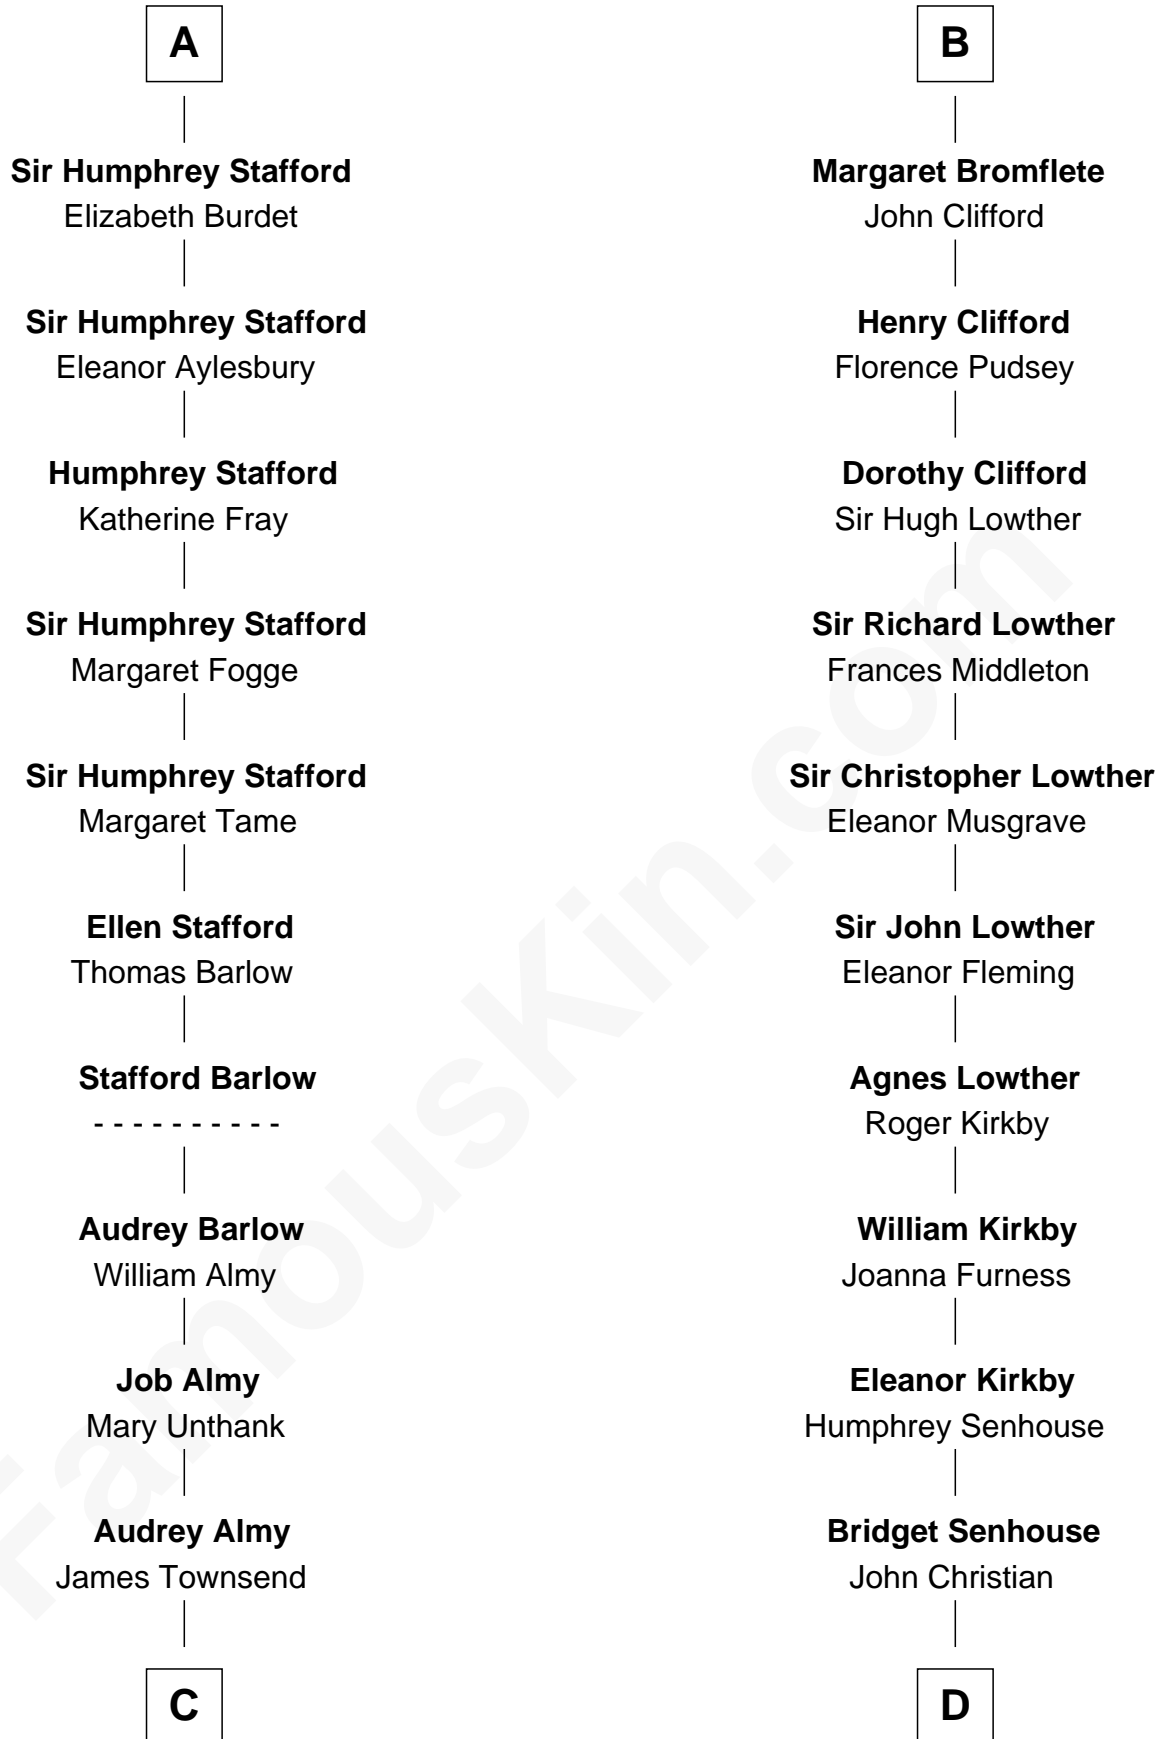

FamousKin.com

Relationship Chart of

Robert Townsend

Member of the Culper Spy Ring during the American Revolution

18th cousin 1 time removed of

Fletcher Christian

Leader of the mutiny on the Bounty

Sir William Longespee

Ela of Salisbury

C

Jacob Townsend

Phoebe Seaman

Samuel Townsend

Sarah Stoddard

Robert Townsend

Spy known as "Culper Jr."

D

Charles Christian

Anne Dixon

Fletcher Christian

Leader of the mutiny on the Bounty

FamousKin.com