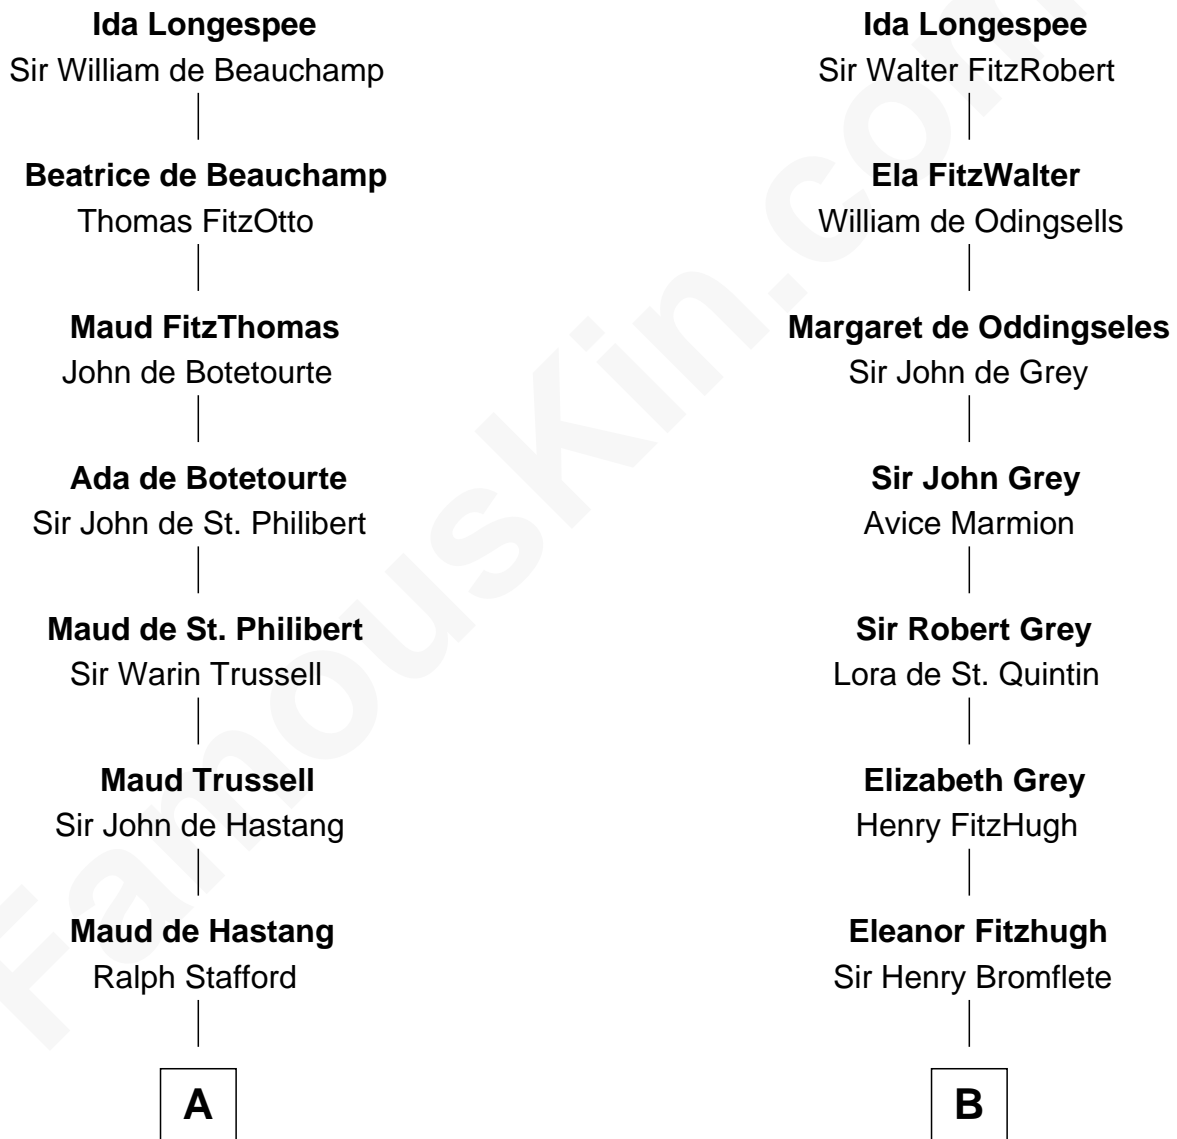

FamousKin.com

Relationship Chart of

Robert Townsend

Member of the Culper Spy Ring during the American Revolution

18th cousin 1 time removed of

Fletcher Christian

Leader of the mutiny on the Bounty

Sir William Longespee

Ela of Salisbury

C

Jacob Townsend

Phoebe Seaman

Samuel Townsend

Sarah Stoddard

Robert Townsend

Spy known as "Culper Jr."

D

Charles Christian

Anne Dixon

Fletcher Christian

Leader of the mutiny on the Bounty

FamousKin.com