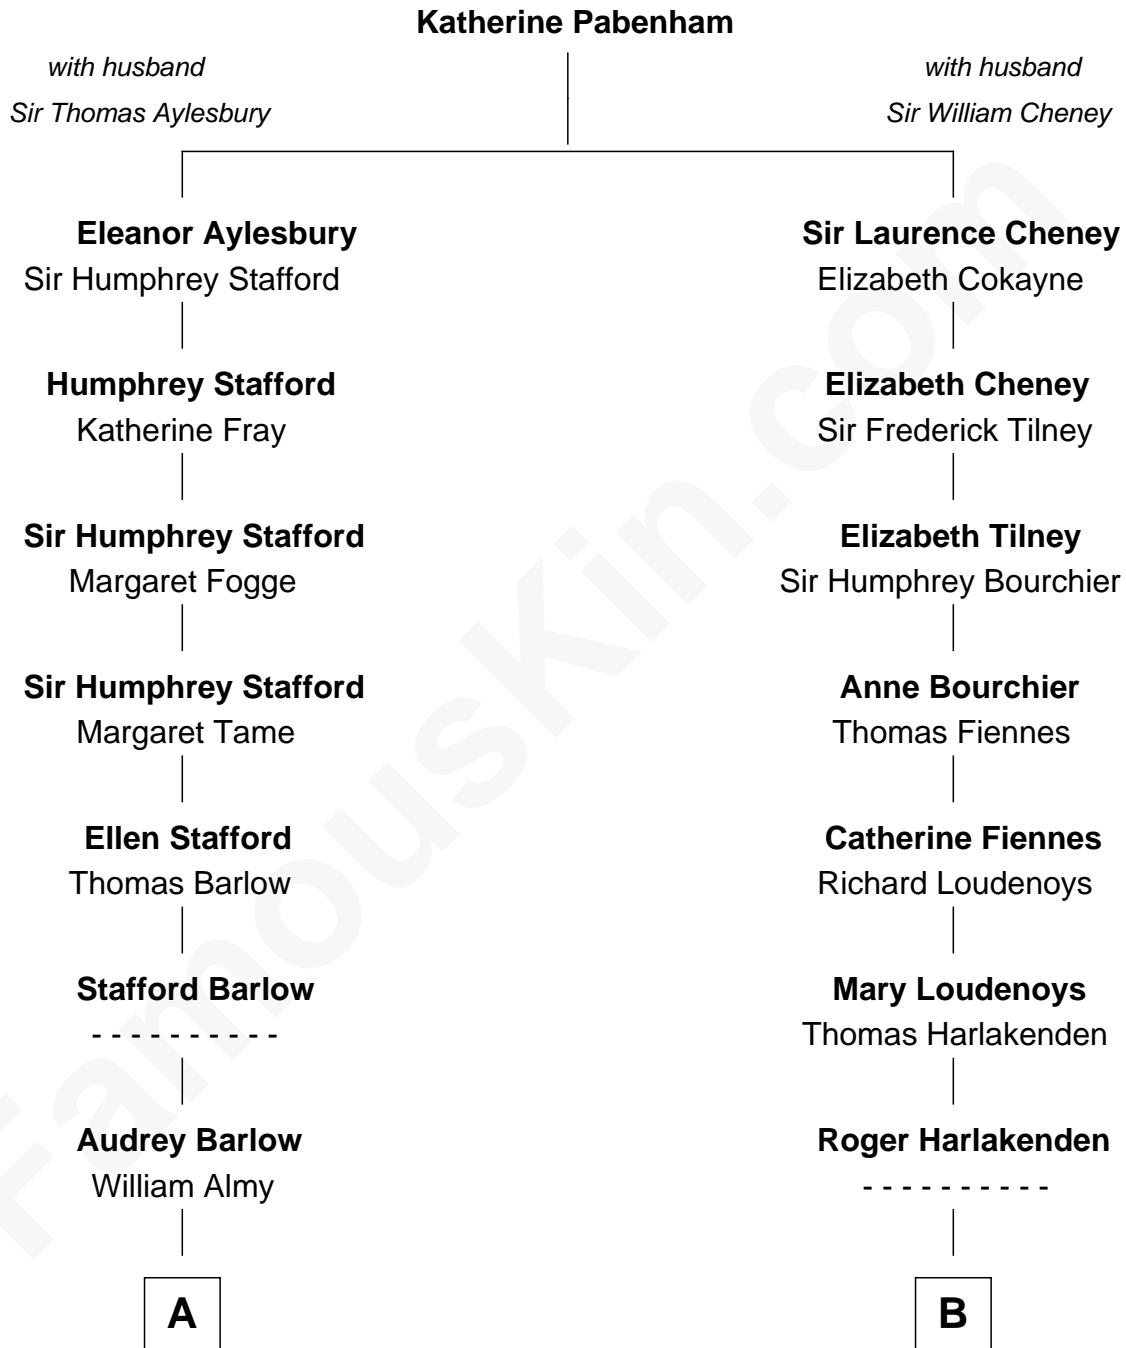

FamousKin.com

Relationship Chart of

Robert Townsend

Member of the Culper Spy Ring during the American Revolution

11th cousin 7 times removed of

Ali Wentworth

TV Actress and Comedienne

A

Job Almy
Mary Unthank

Audrey Almy
James Townsend

Jacob Townsend
Phoebe Seaman

Samuel Townsend
Sarah Stoddard

Robert Townsend
Spy known as "Culper Jr."

B

Richard Harlakenden
Margaret Huberd

Mabel Harlakenden
John Haynes