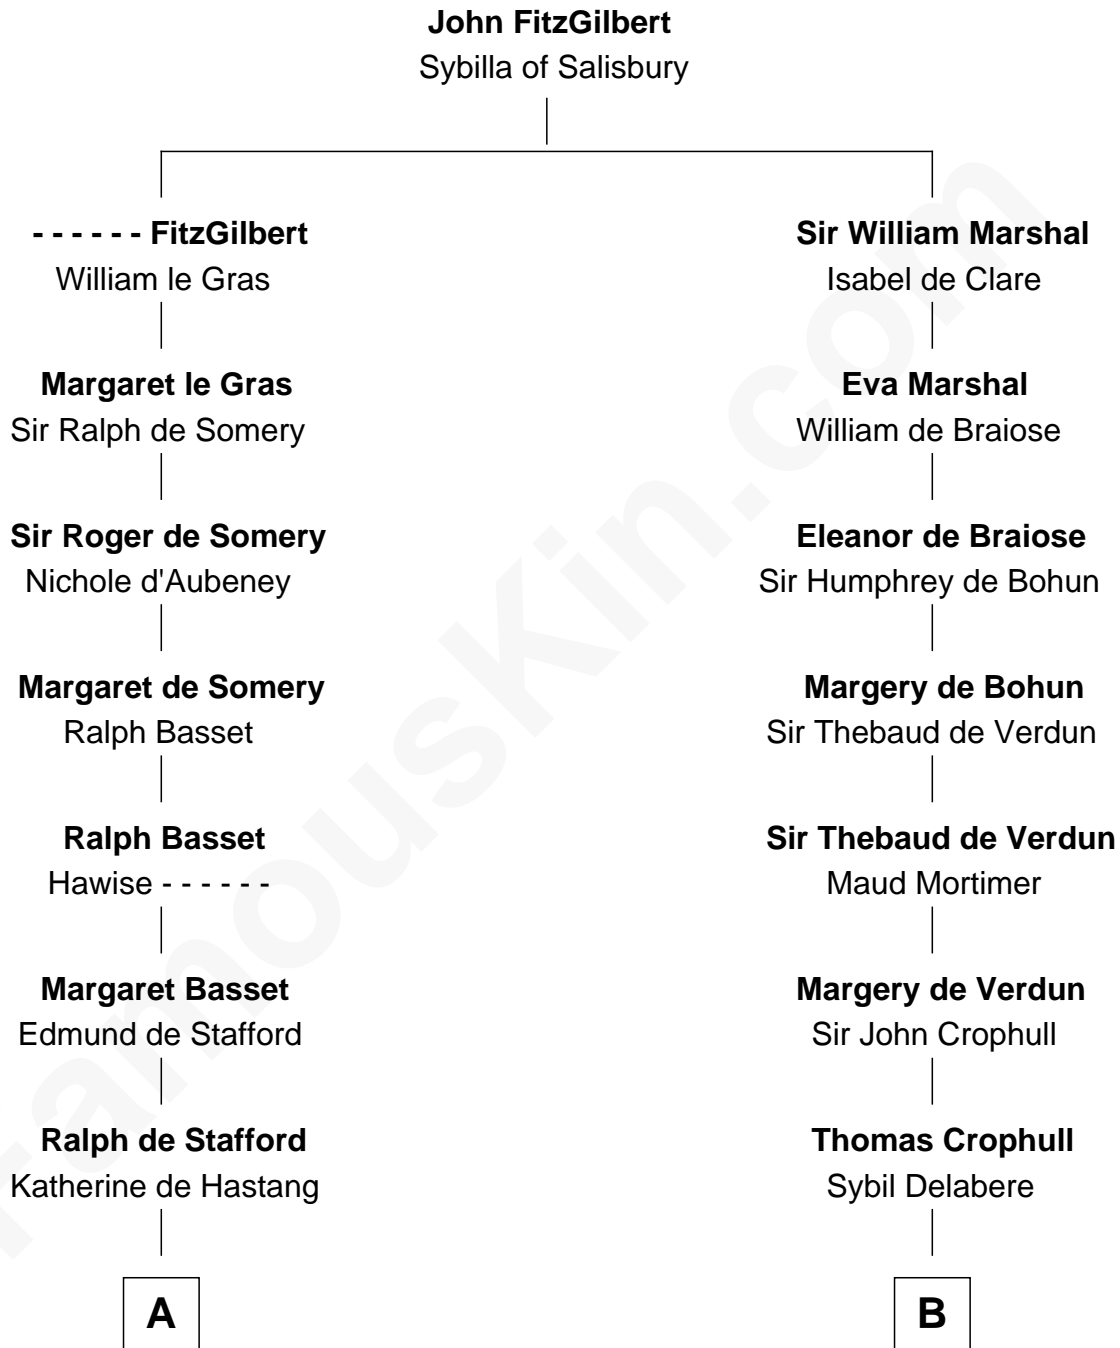

FamousKin.com

Relationship Chart of

Robert Townsend

Member of the Culper Spy Ring during the American Revolution

20th cousin 1 time removed of

Button Gwinnett

Signer of the Declaration of Independence

C

Job Almy
Mary Unthank

Audrey Almy
James Townsend

Jacob Townsend
Phoebe Seaman

Samuel Townsend
Sarah Stoddard

Robert Townsend
Spy known as "Culper Jr."

D

George Gwinnett
Elizabeth Randle

George Gwinnett
Elizabeth Coxe