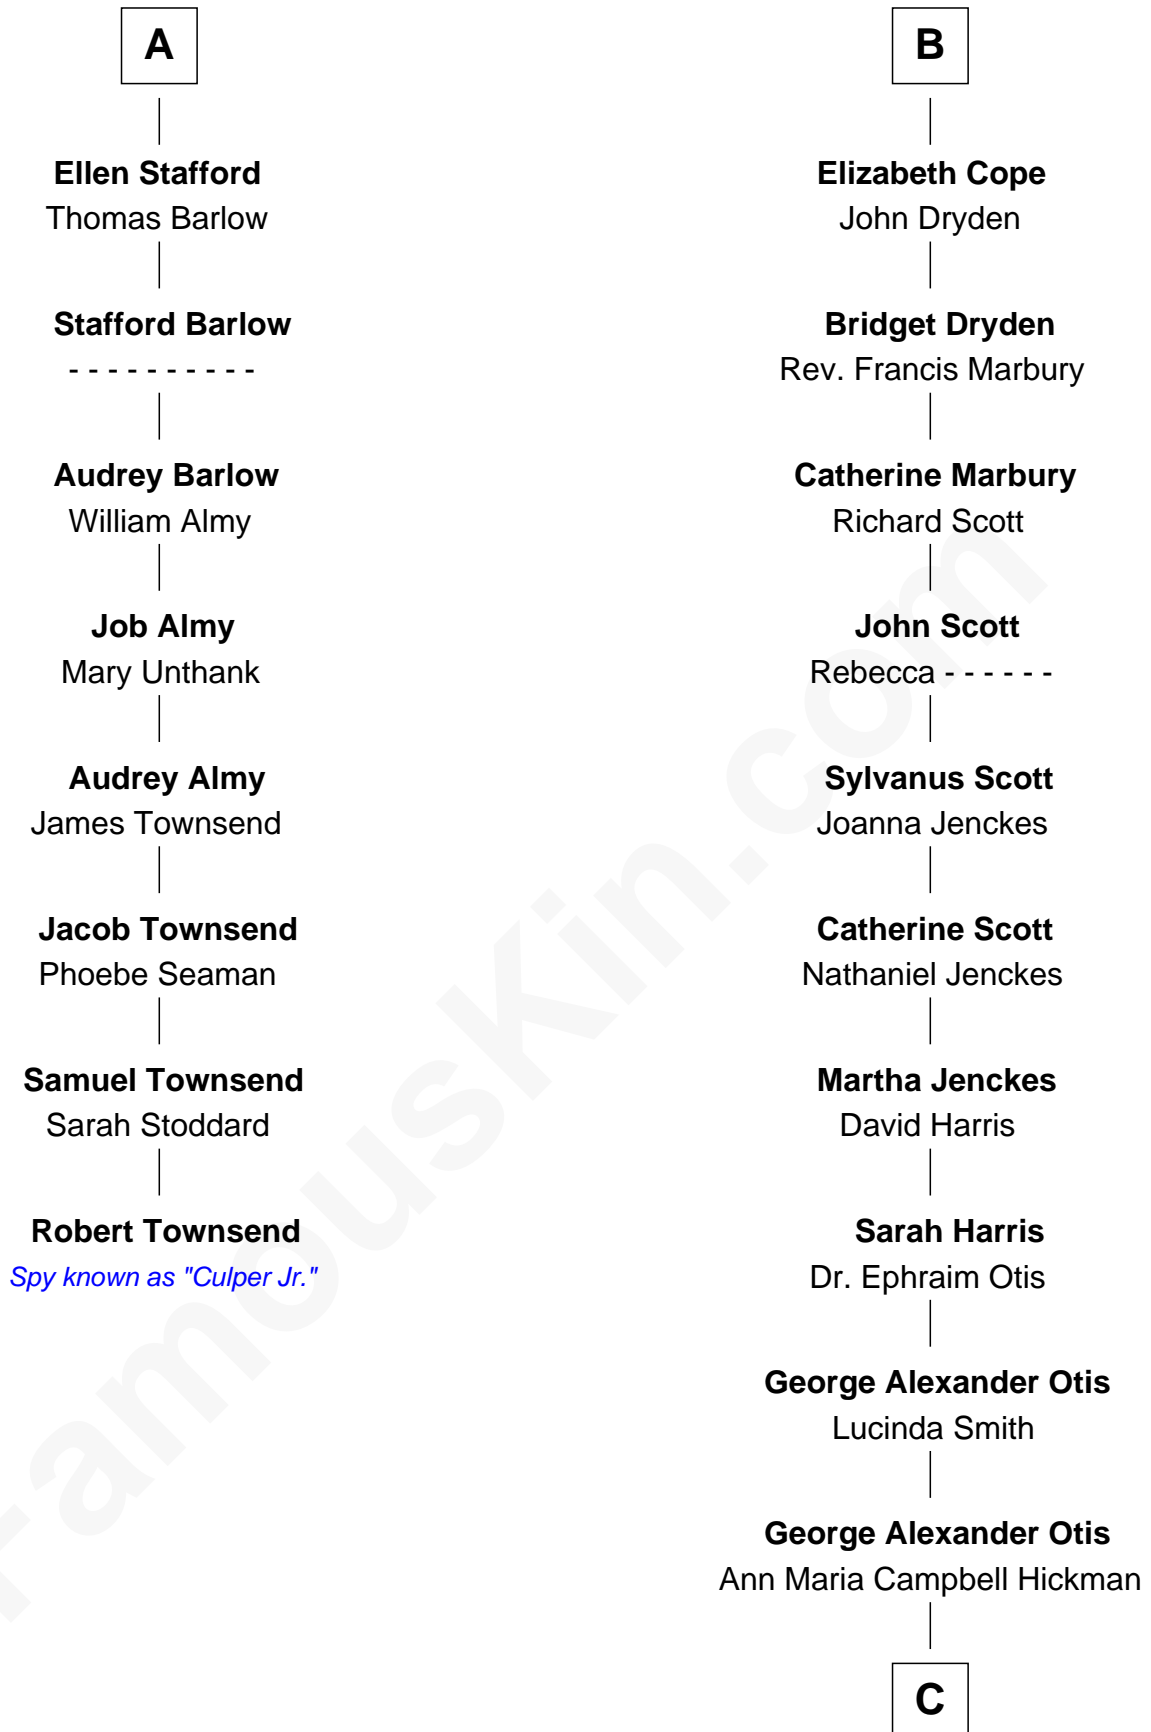

## Relationship Chart of

### Robert Townsend

*Member of the Culper Spy Ring during the American Revolution*

14th cousin 7 times removed of

**George Winston**  
*New Age Pianist*

**C**

**Dr. George Alexander Otis**

Pauline Clark Baur