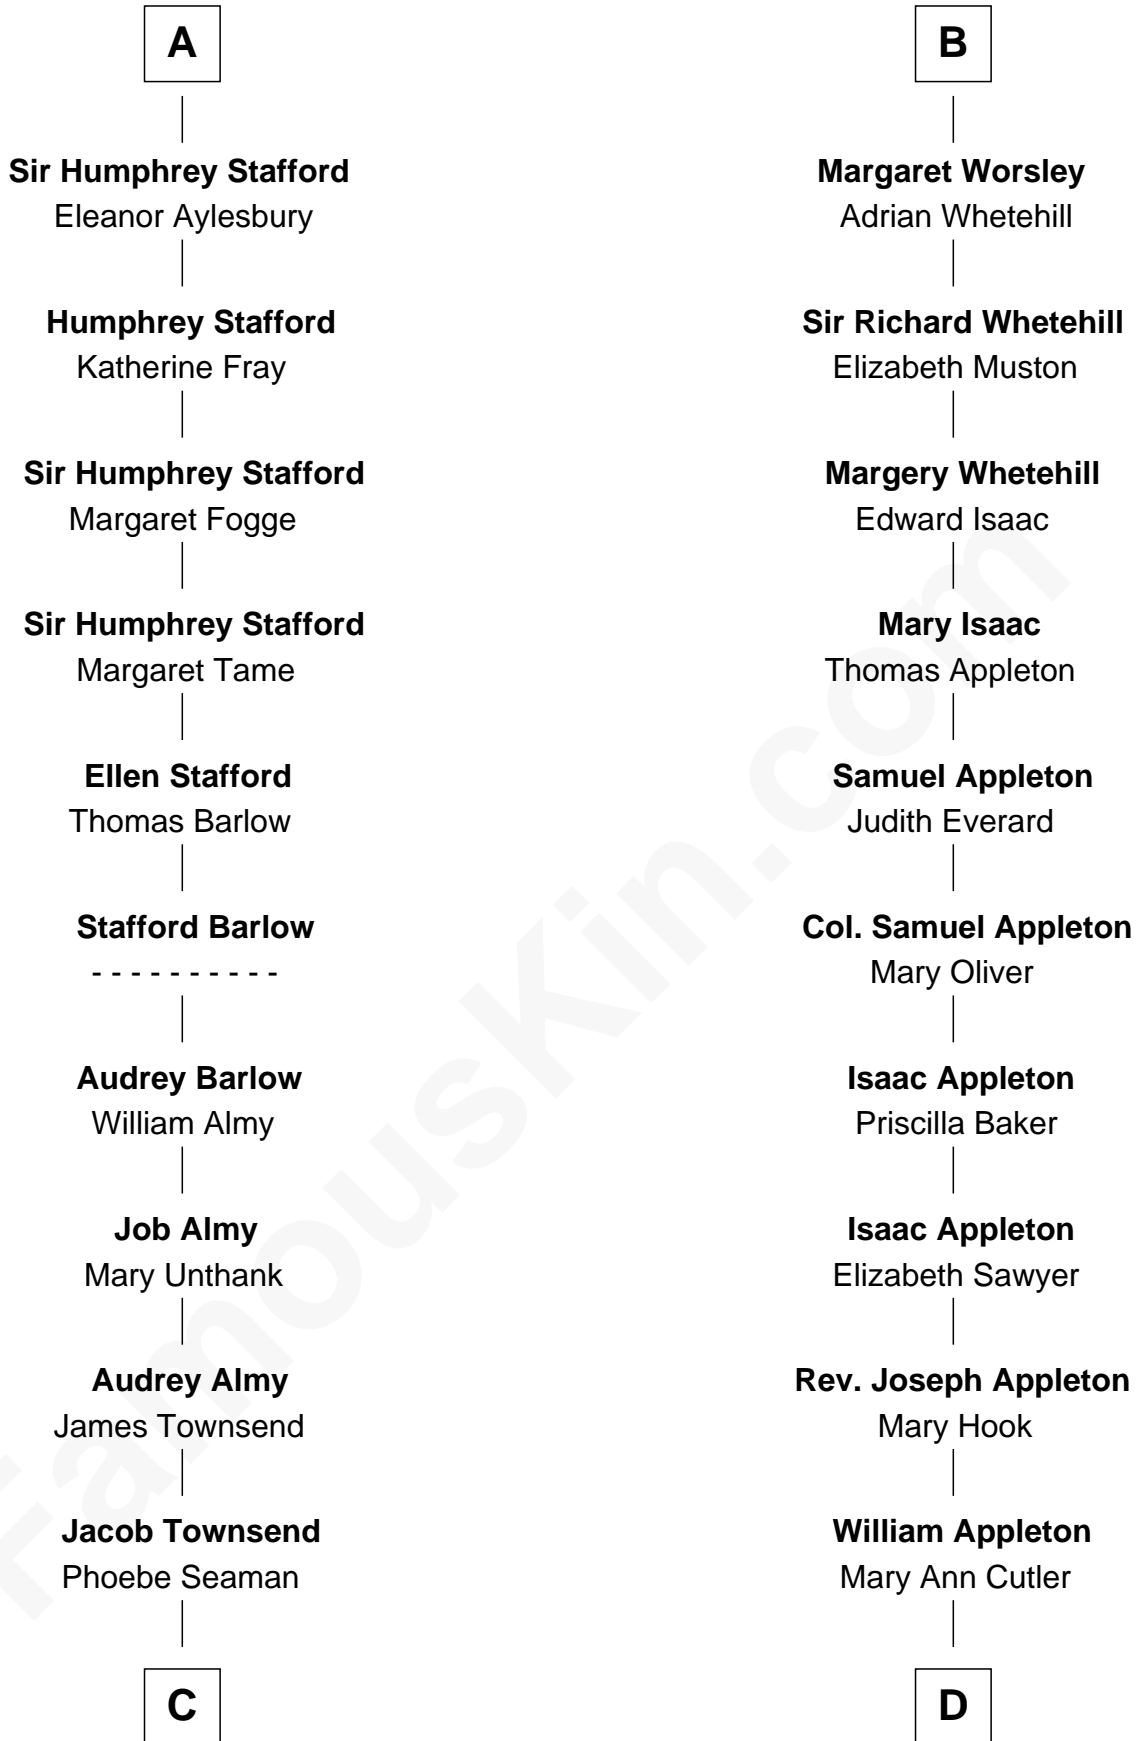

FamousKin.com

Relationship Chart of

Robert Townsend

Member of the Culper Spy Ring during the American Revolution

18th cousin 3 times removed of

Jennifer Coolidge
TV and Movie Actress

Sir Roger de Somery
Nichole d'Aubenev

C

Samuel Townsend

Sarah Stoddard

Robert Townsend

Spy known as "Culper Jr."

D

Sarah Elizabeth Appleton

Amos Adams Lawrence