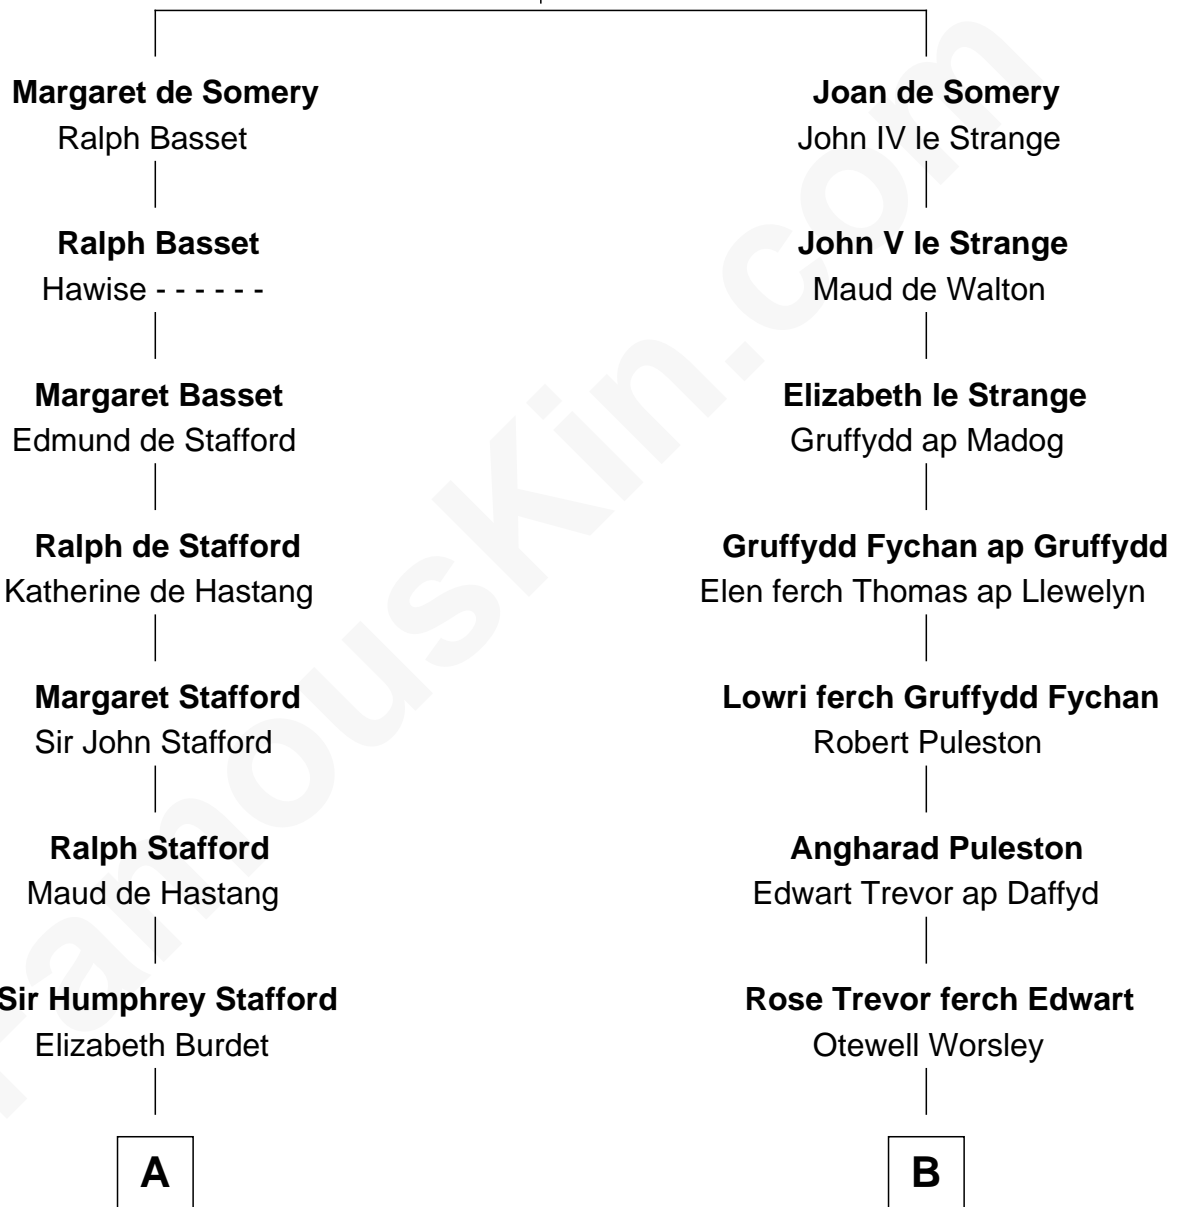

FamousKin.com

Relationship Chart of

Robert Townsend

Member of the Culper Spy Ring during the American Revolution

18th cousin 3 times removed of

Jennifer Coolidge
TV and Movie Actress

Sir Roger de Somery
Nichole d'Aubenev