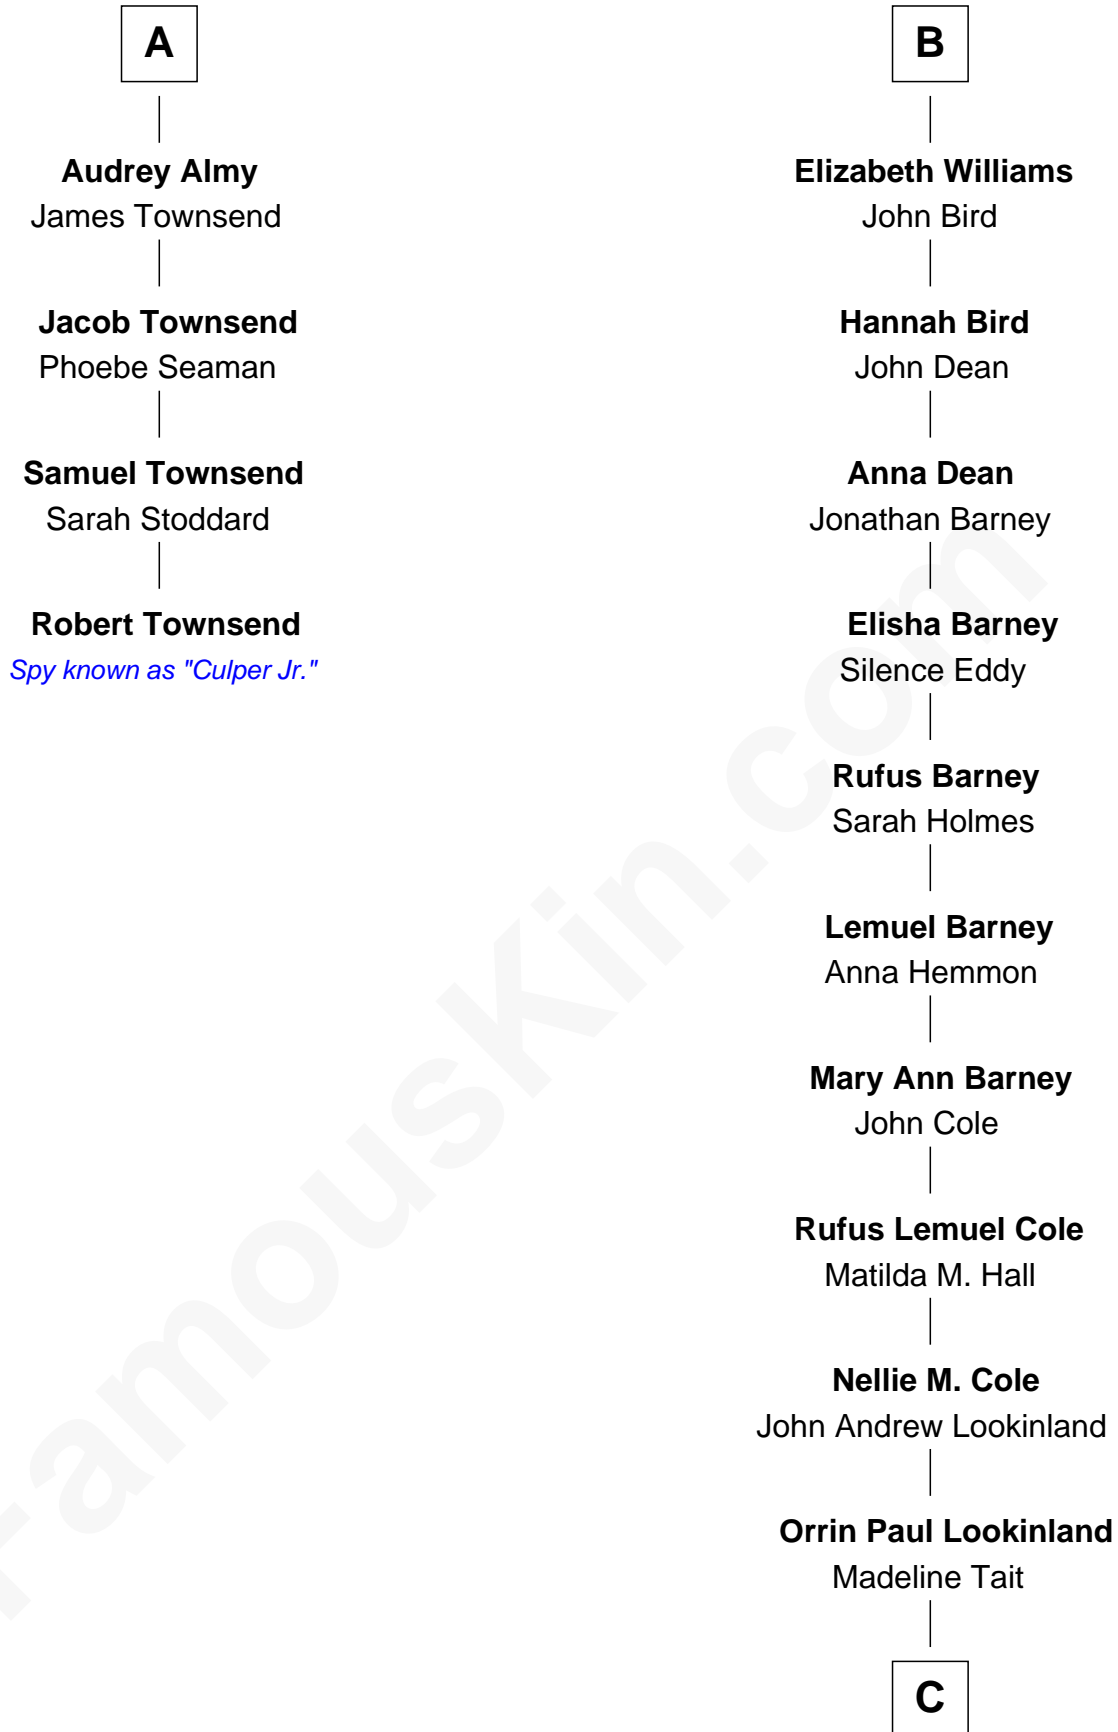

FamousKin.com

Relationship Chart of

Robert Townsend

Member of the Culper Spy Ring during the American Revolution

10th cousin 8 times removed of

Michael Lookinland
TV Actor

Sir Humphrey Stafford
Eleanor Aylesbury

C

Paul Russell Lookinland

Karen Ruth McKinney

Michael Lookinland

TV Actor

FamousKin.com