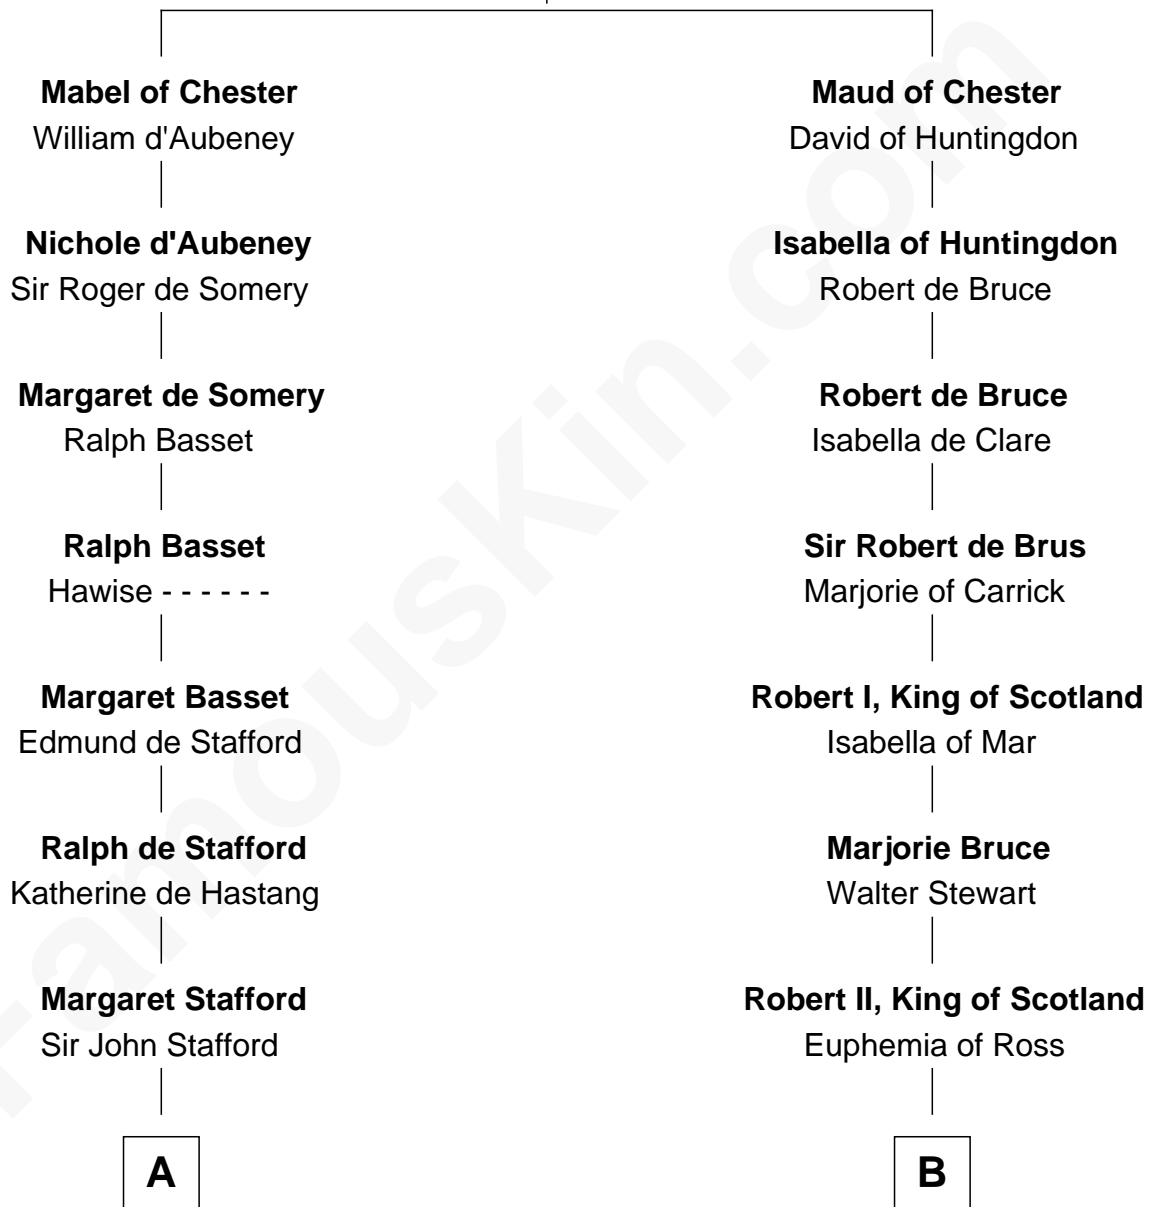

FamousKin.com

Relationship Chart of

Robert Townsend

Member of the Culper Spy Ring during the American Revolution

20th cousin of

General Hugh Mercer
American Revolution

Hugh de Kevelioc
Bertrade de Montfort

C

Audrey Almy
James Townsend

Jacob Townsend
Phoebe Seaman

Samuel Townsend
Sarah Stoddard

Robert Townsend
Spy known as "Culper Jr."

D

Lilias Row
John Mercer

Thomas Mercer
Isabel Smith

William Mercer
Anne Munro

General Hugh Mercer
American Revolution

FamousKin.com