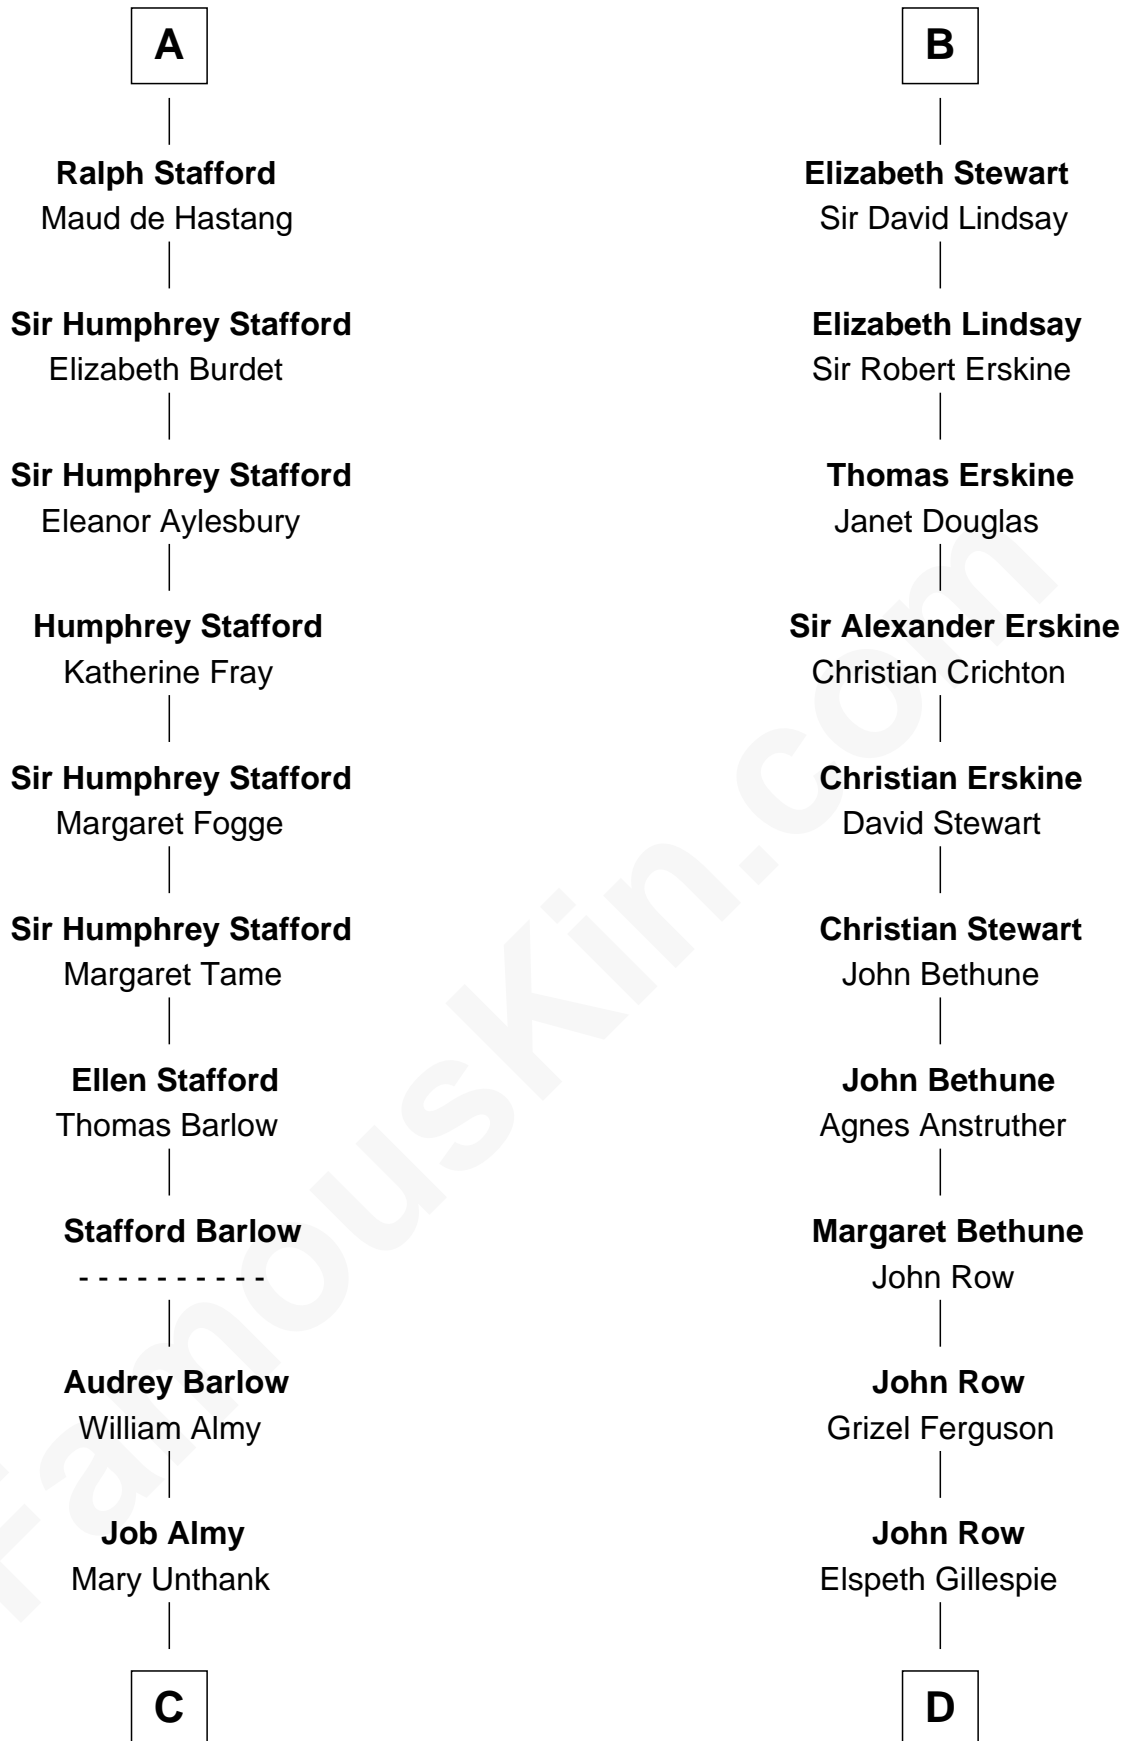

FamousKin.com

Relationship Chart of

Robert Townsend

Member of the Culper Spy Ring during the American Revolution

20th cousin of

General Hugh Mercer
American Revolution

Hugh de Kevelioc
Bertrade de Montfort

C

Audrey Almy
James Townsend

Jacob Townsend
Phoebe Seaman

Samuel Townsend
Sarah Stoddard

Robert Townsend
Spy known as "Culper Jr."

D

Lilias Row
John Mercer

Thomas Mercer
Isabel Smith

William Mercer
Anne Munro