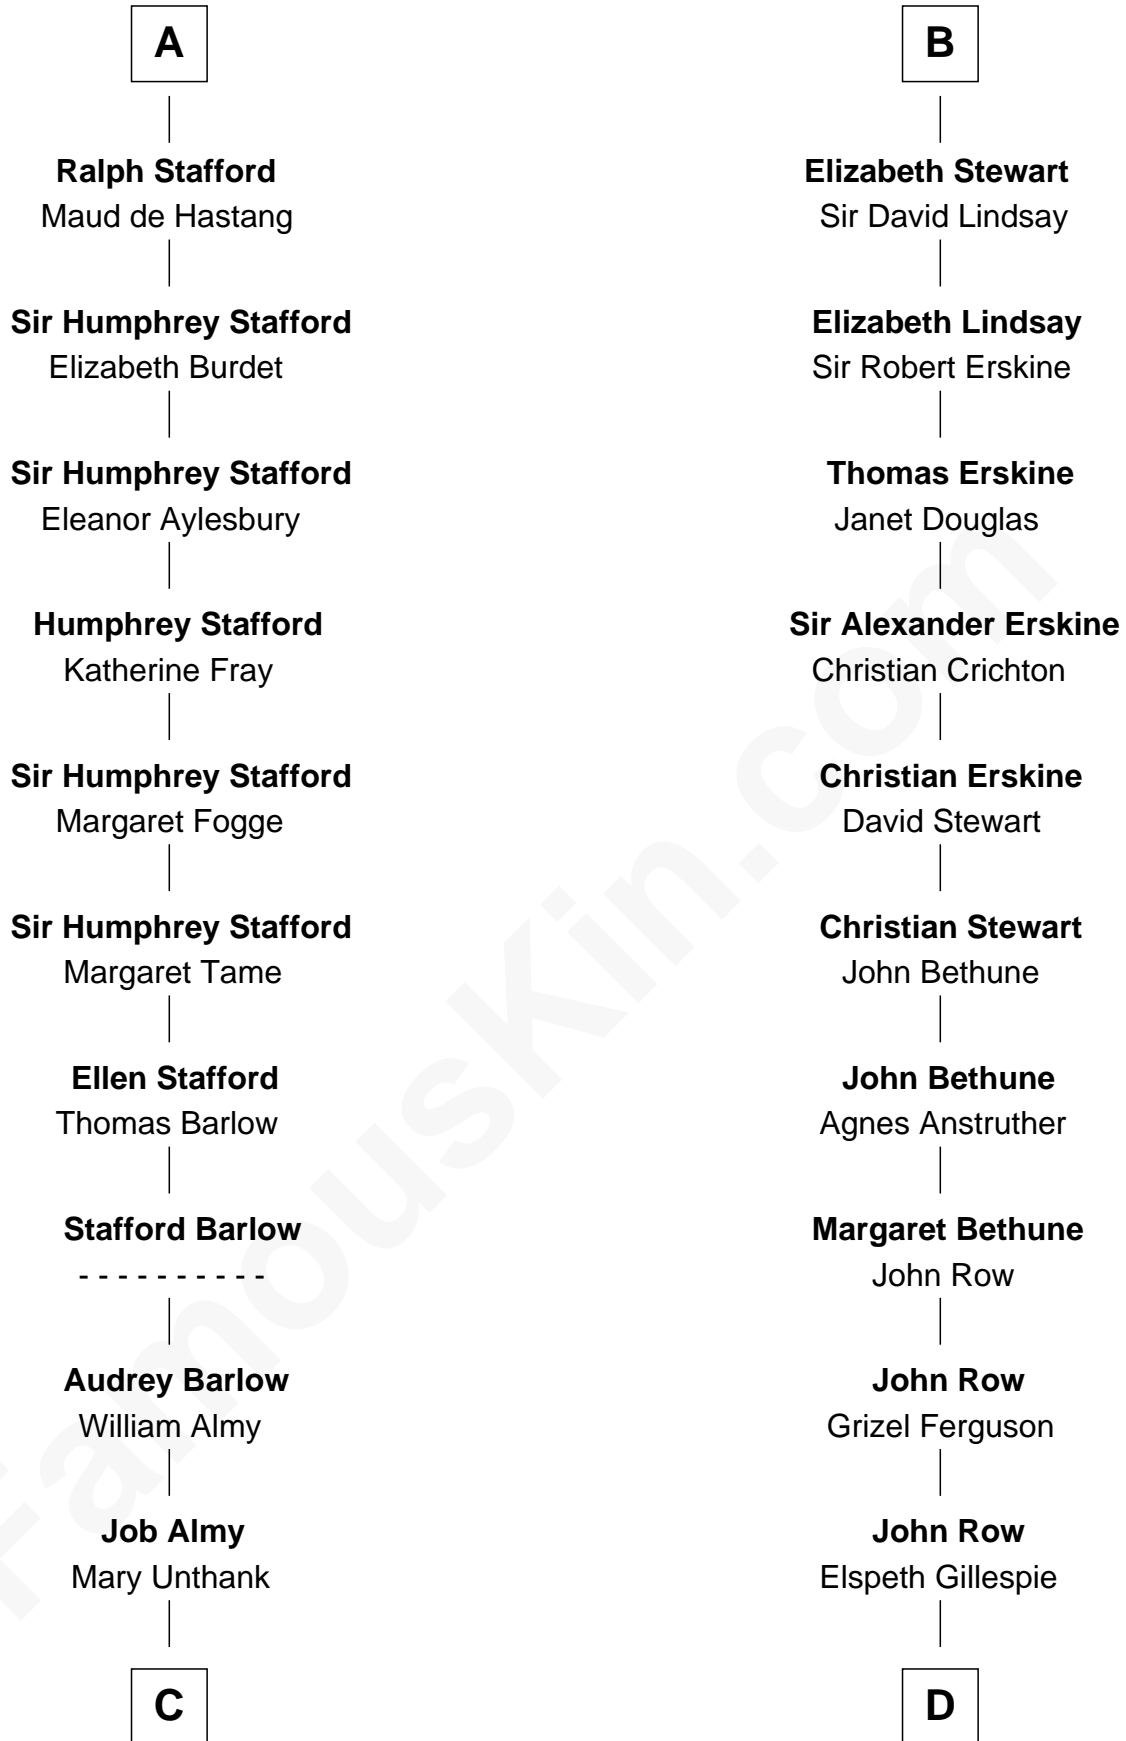

FamousKin.com

Relationship Chart of

Robert Townsend

Member of the Culper Spy Ring during the American Revolution

20th cousin of

General Hugh Mercer
American Revolution

Maud de St. Hilary

with husband
William d'Aubenev

with husband
Roger de Clare

C

Audrey Almy
James Townsend

Jacob Townsend
Phoebe Seaman

Samuel Townsend
Sarah Stoddard

Robert Townsend
Spy known as "Culper Jr."

D

Lilias Row
John Mercer

Thomas Mercer
Isabel Smith

William Mercer
Anne Munro

General Hugh Mercer
American Revolution

FamousKin.com