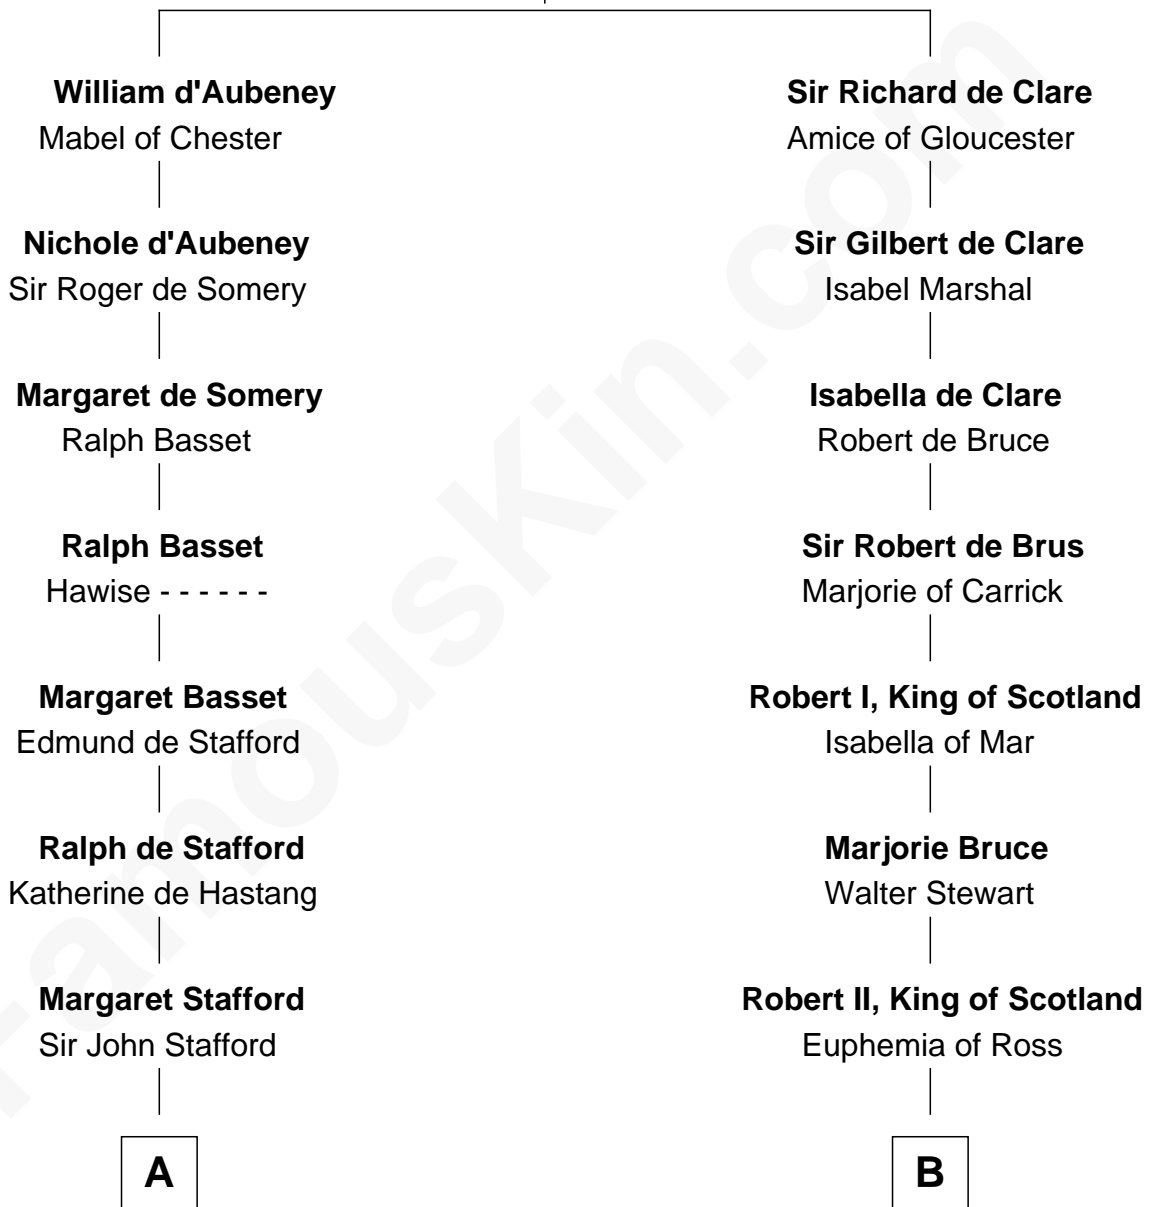

FamousKin.com

Relationship Chart of

Robert Townsend

Member of the Culper Spy Ring during the American Revolution

20th cousin of

General Hugh Mercer
American Revolution

Maud de St. Hilary

with husband
William d'Aubenev

with husband
Roger de Clare

C

Audrey Almy
James Townsend

Jacob Townsend
Phoebe Seaman

Samuel Townsend
Sarah Stoddard

Robert Townsend
Spy known as "Culper Jr."

D

Lilias Row
John Mercer

Thomas Mercer
Isabel Smith

William Mercer
Anne Munro

General Hugh Mercer
American Revolution

FamousKin.com