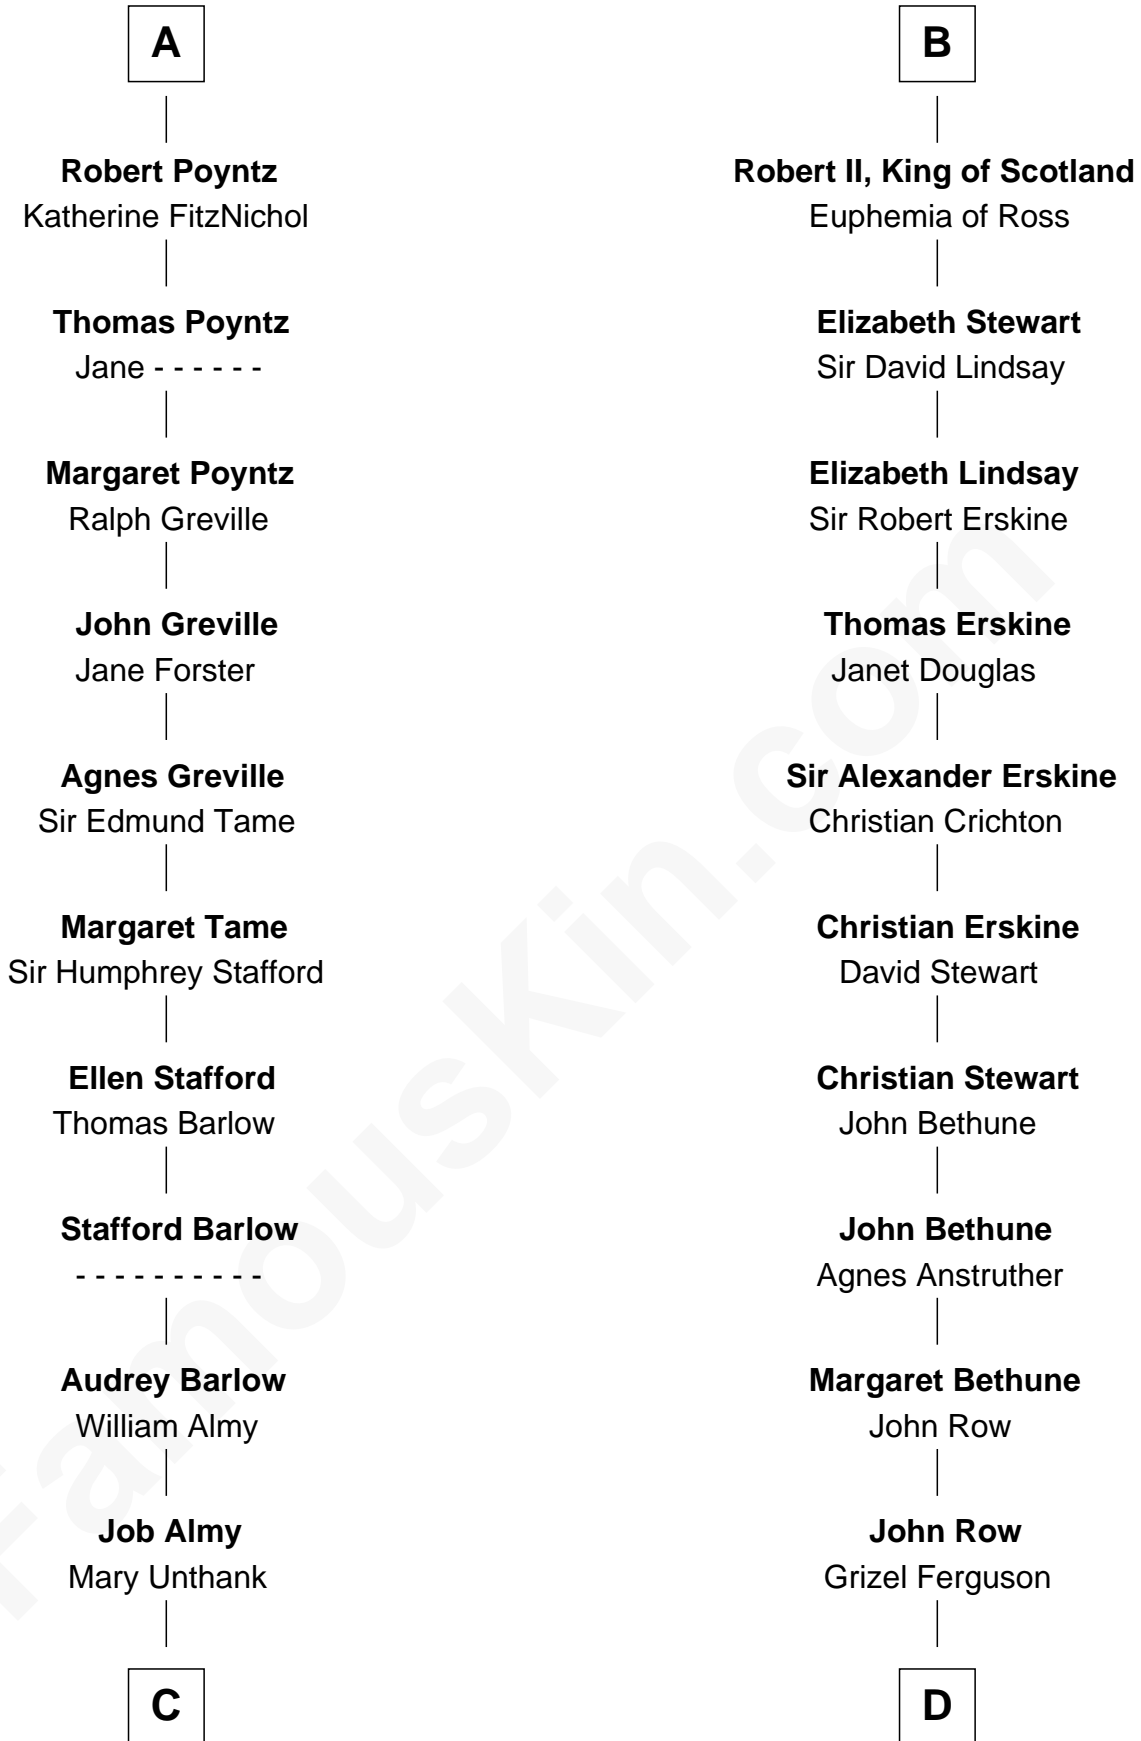

FamousKin.com

Relationship Chart of

Robert Townsend

Member of the Culper Spy Ring during the American Revolution

20th cousin 1 time removed of

General Hugh Mercer

American Revolution

Adeliza de Meschines

Isabella of Mar

Sir John Poyntz

Elizabeth de Clanvowe

Marjorie Bruce

Walter Stewart

A

B

C