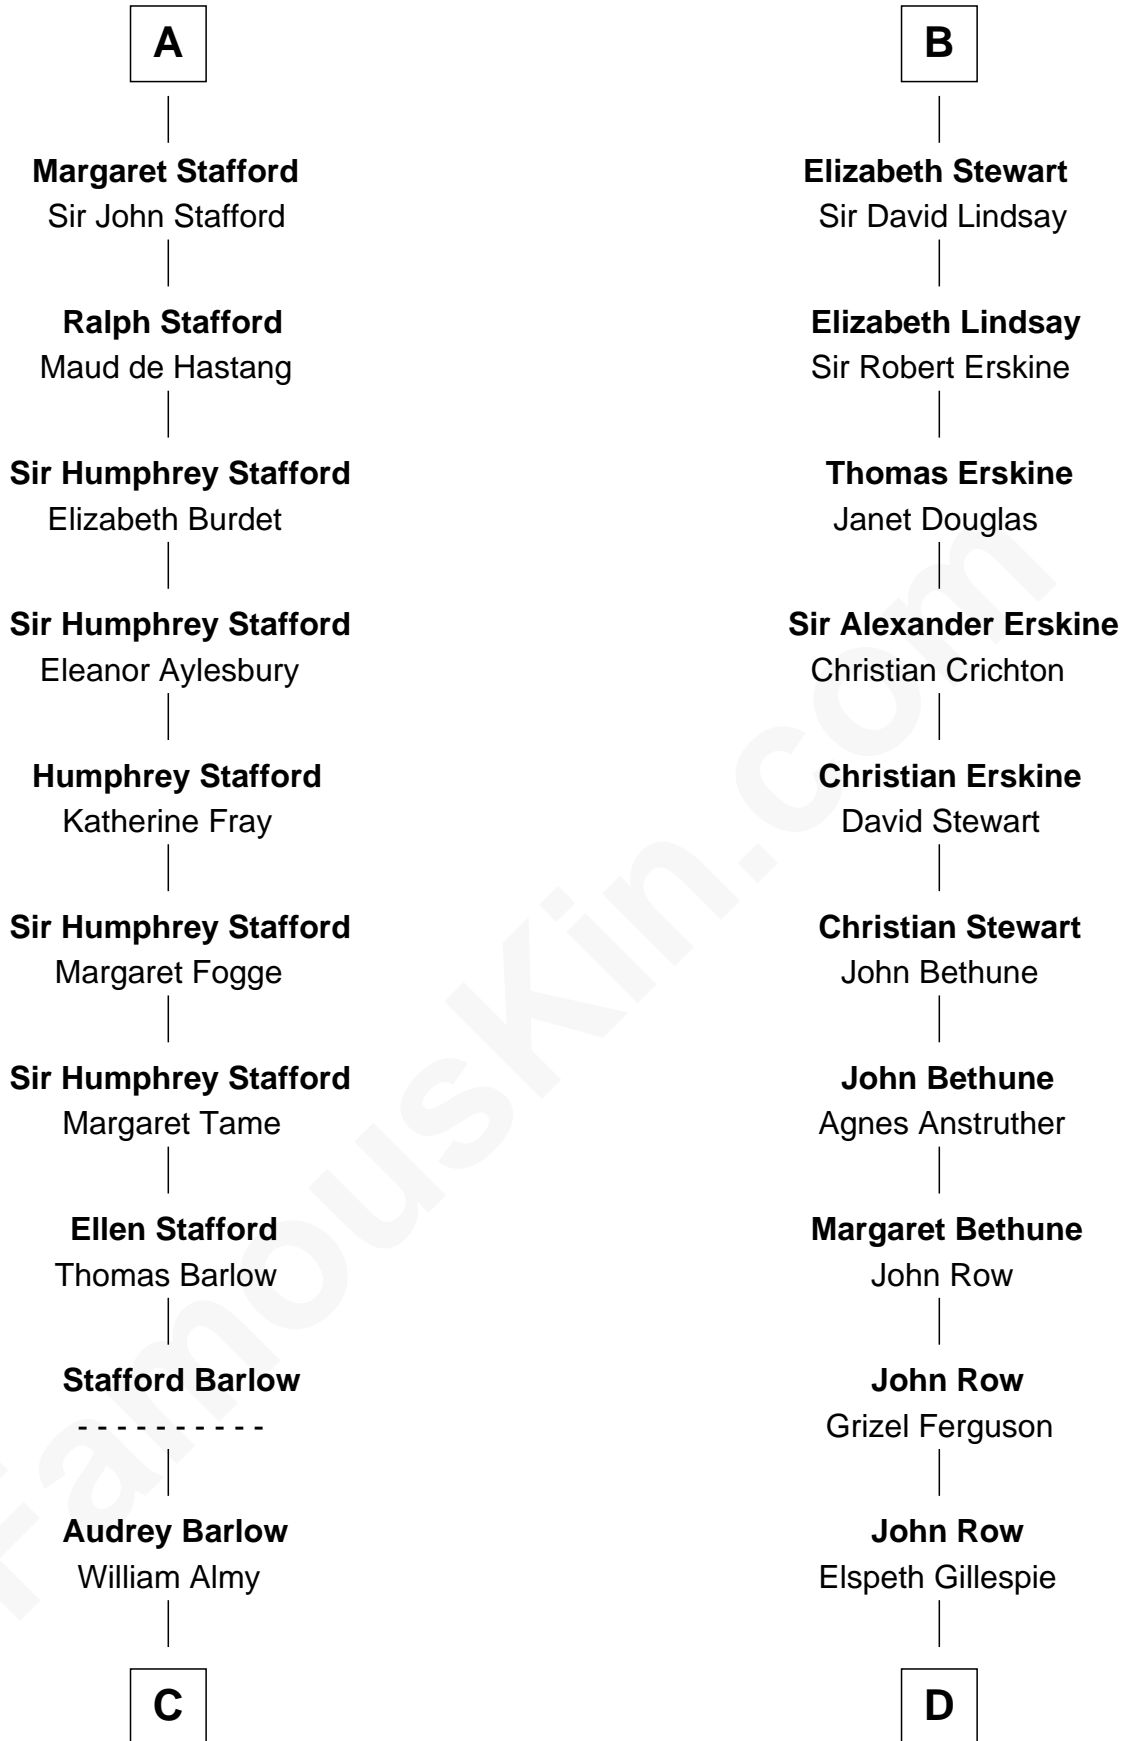

## Relationship Chart of

### Robert Townsend

*Member of the Culper Spy Ring during the American Revolution*

20th cousin 1 time removed of

**General Hugh Mercer**  
*American Revolution*

**John FitzGilbert**  
Sybilla of Salisbury

**C**

**Job Almy**  
Mary Unthank

**Audrey Almy**  
James Townsend

**Jacob Townsend**  
Phoebe Seaman

**Samuel Townsend**  
Sarah Stoddard

**Robert Townsend**  
*Spy known as "Culper Jr."*

**D**

**Lilias Row**  
John Mercer

**Thomas Mercer**  
Isabel Smith

**William Mercer**  
Anne Munro

**General Hugh Mercer**  
*American Revolution*