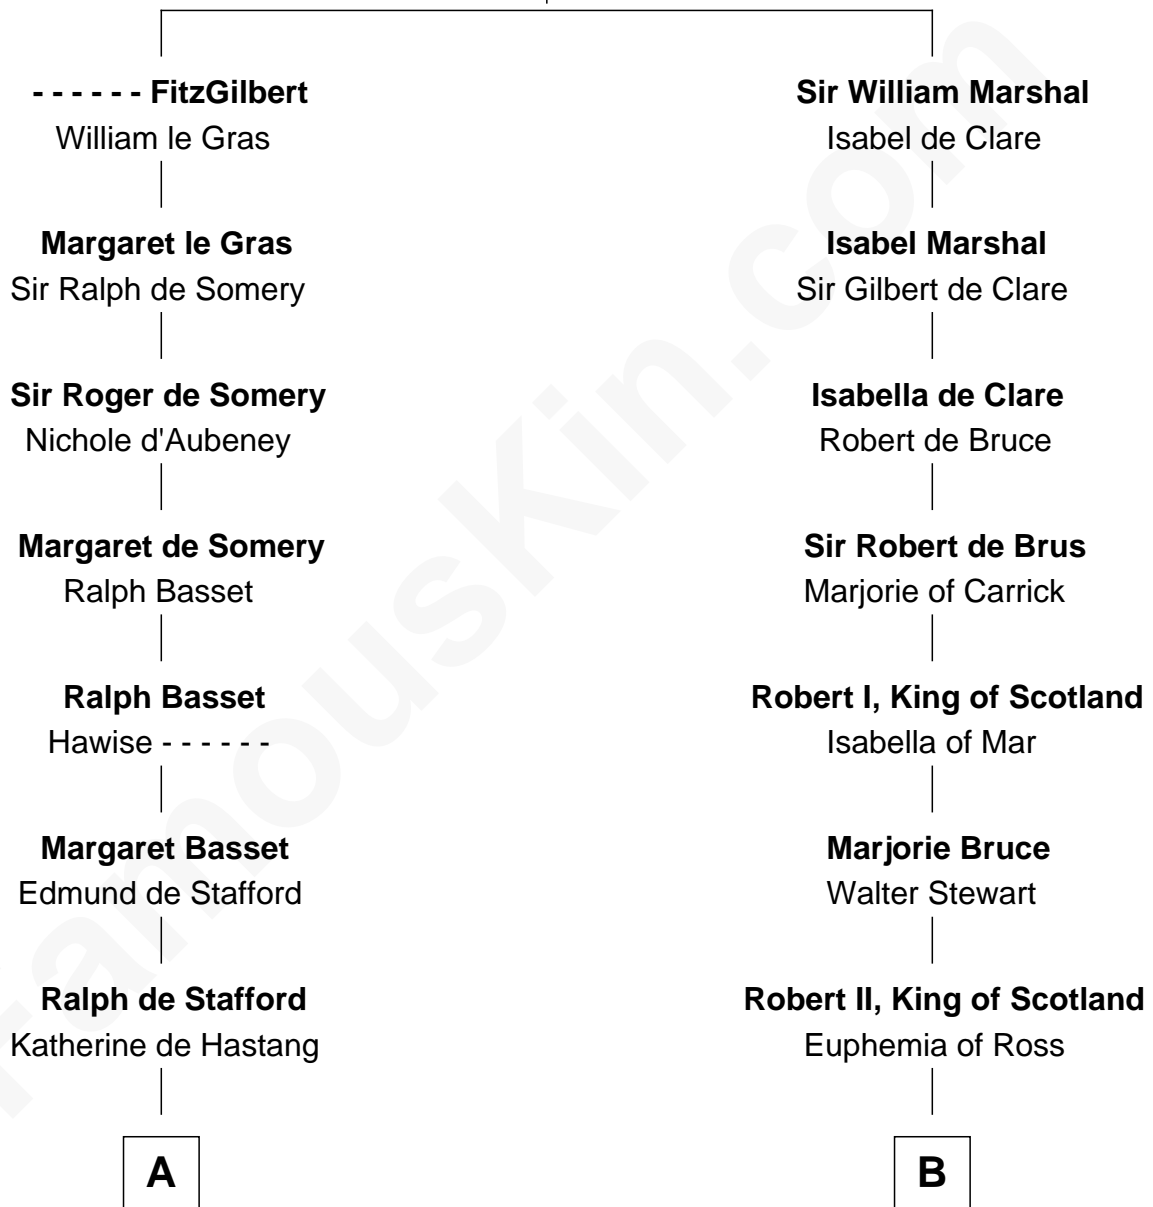

## Relationship Chart of

### Robert Townsend

*Member of the Culper Spy Ring during the American Revolution*

20th cousin 1 time removed of

**General Hugh Mercer**  
*American Revolution*

**John FitzGilbert**  
Sybilla of Salisbury

**C**

**Job Almy**  
Mary Unthank

**Audrey Almy**  
James Townsend

**Jacob Townsend**  
Phoebe Seaman

**Samuel Townsend**  
Sarah Stoddard

**Robert Townsend**  
*Spy known as "Culper Jr."*

**D**

**Lilias Row**  
John Mercer

**Thomas Mercer**  
Isabel Smith

**William Mercer**  
Anne Munro

**General Hugh Mercer**  
*American Revolution*