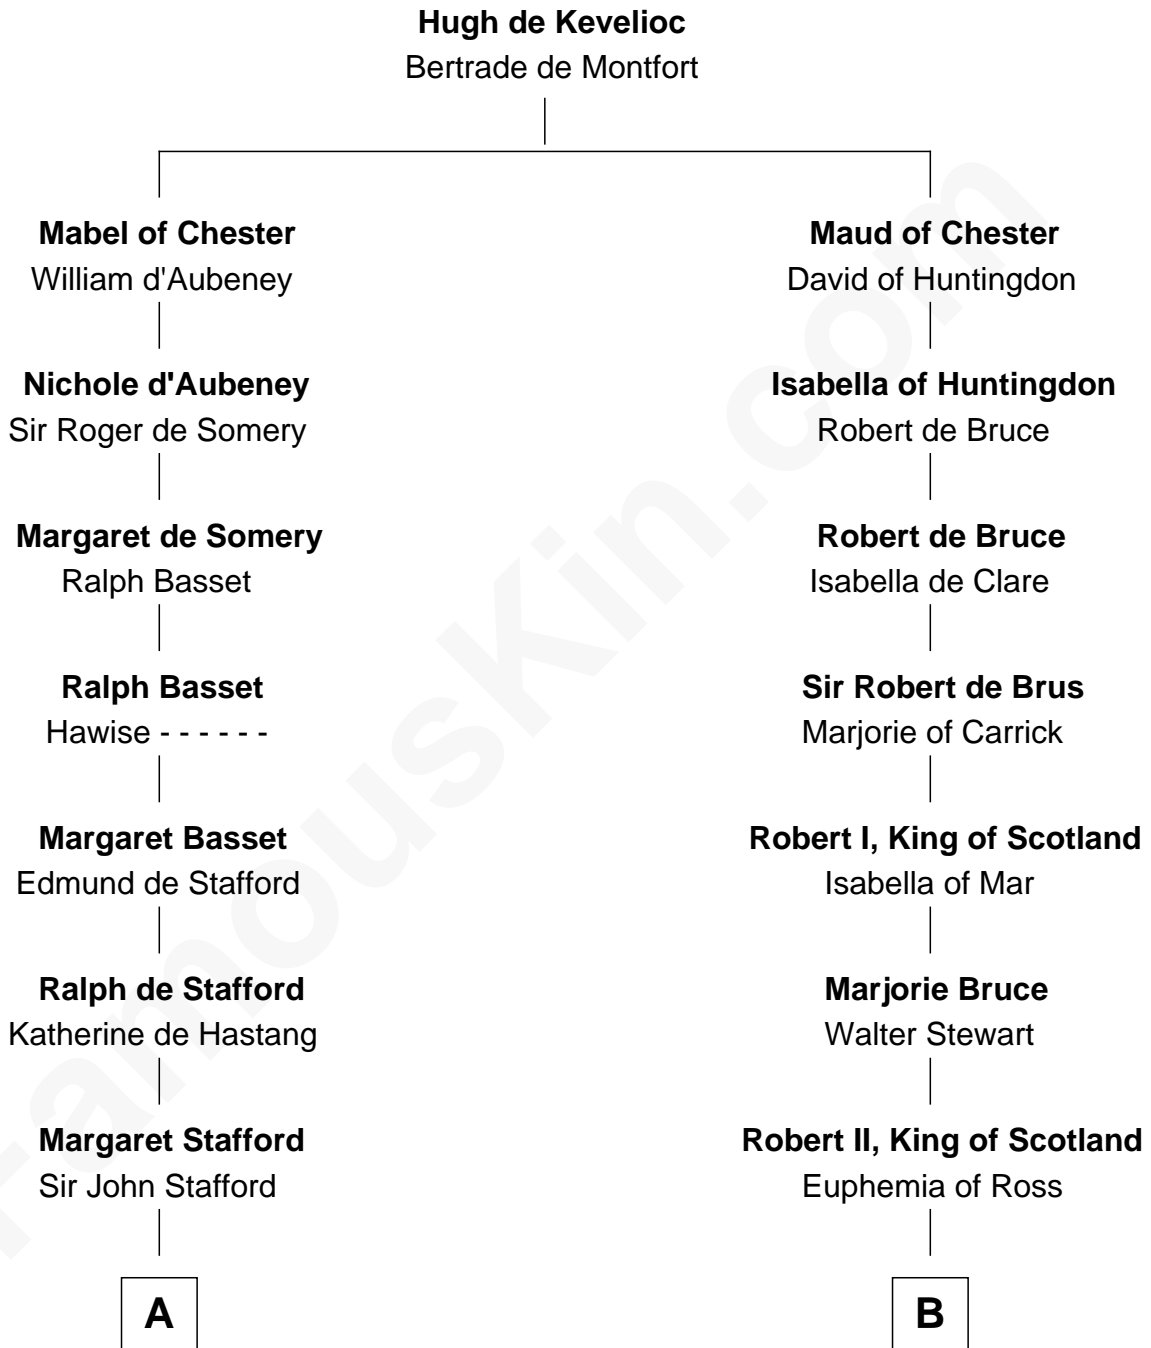

FamousKin.com

Relationship Chart of

Robert Townsend

Member of the Culper Spy Ring during the American Revolution

18th cousin 2 times removed of

Major John Pitcairn

British Commander at Battle of Lexington

C

Audrey Almy
James Townsend

Jacob Townsend
Phoebe Seaman

Samuel Townsend
Sarah Stoddard

Robert Townsend
Spy known as "Culper Jr."

D

Katherine Hamilton
Rev. David Pitcairn

Major John Pitcairn
British Commander at Lexington