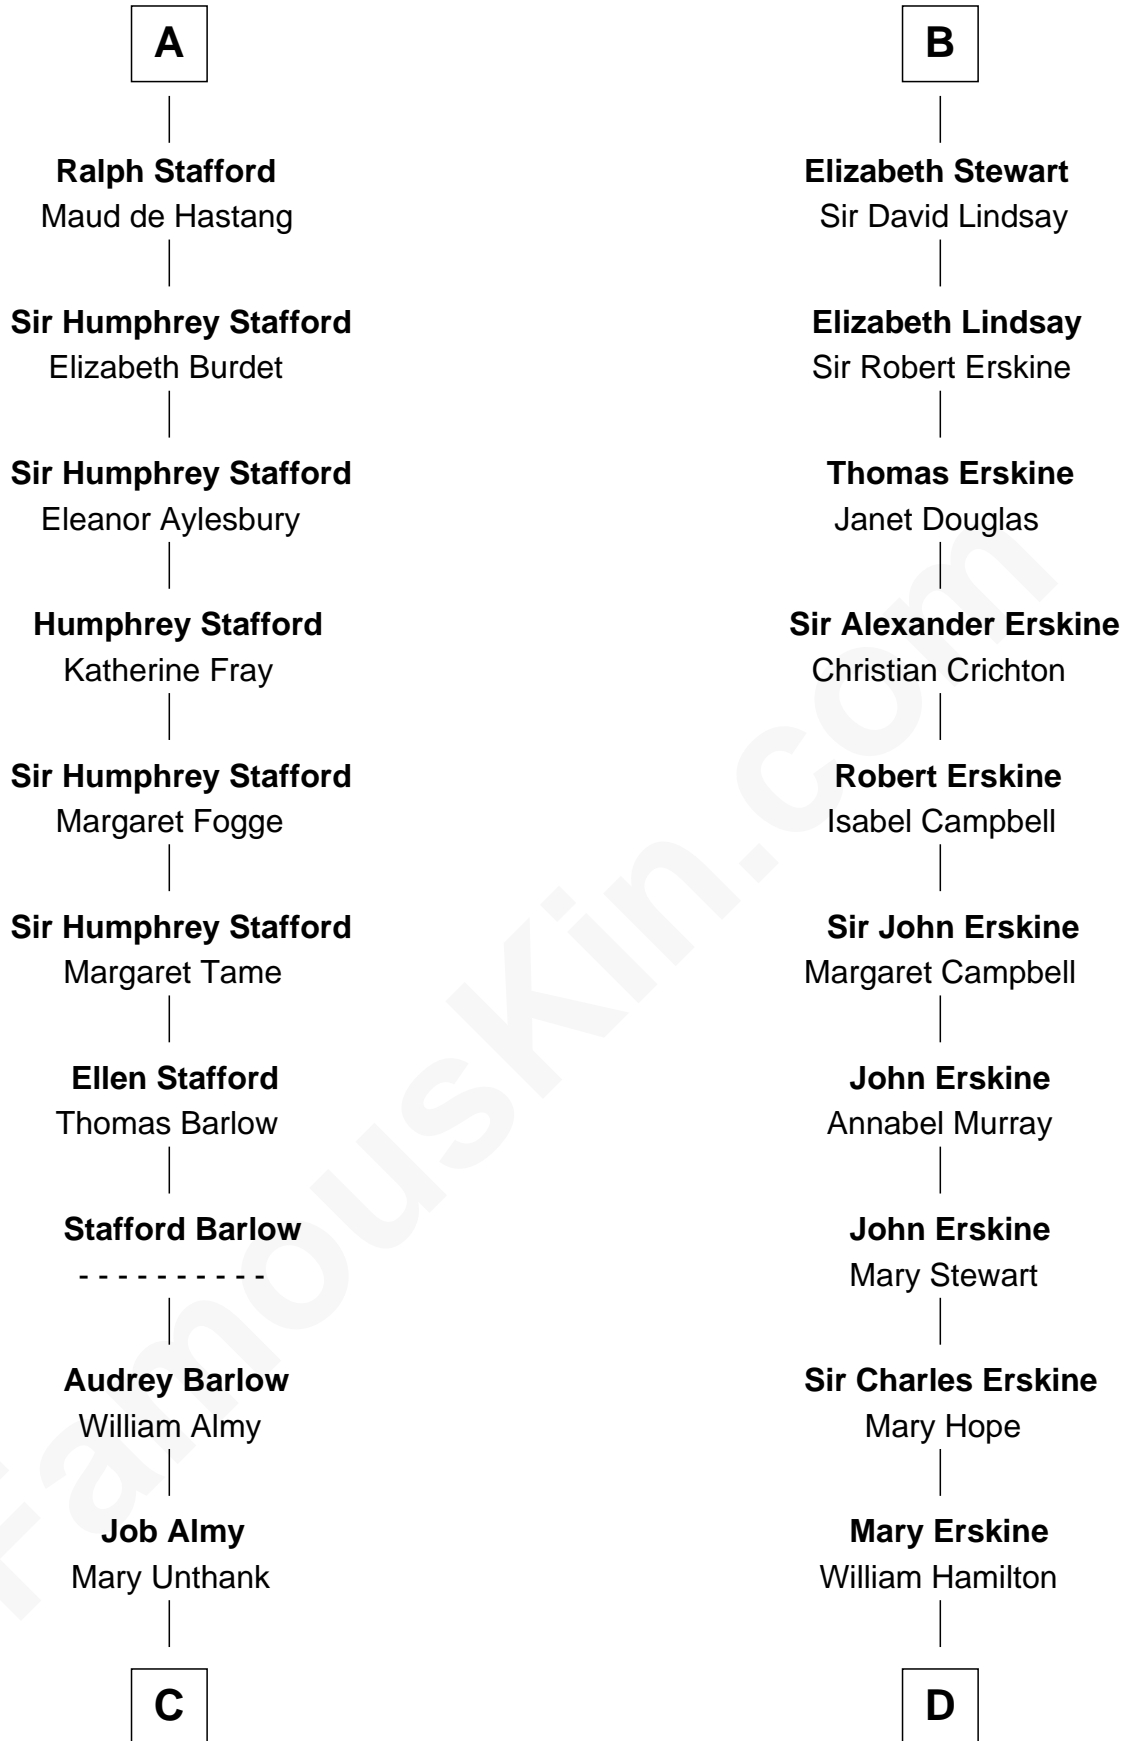

FamousKin.com

Relationship Chart of

Robert Townsend

Member of the Culper Spy Ring during the American Revolution

18th cousin 2 times removed of

Major John Pitcairn

British Commander at Battle of Lexington

C

Audrey Almy
James Townsend

Jacob Townsend
Phoebe Seaman

Samuel Townsend
Sarah Stoddard

Robert Townsend
Spy known as "Culper Jr."

D

Katherine Hamilton
Rev. David Pitcairn

Major John Pitcairn
British Commander at Lexington