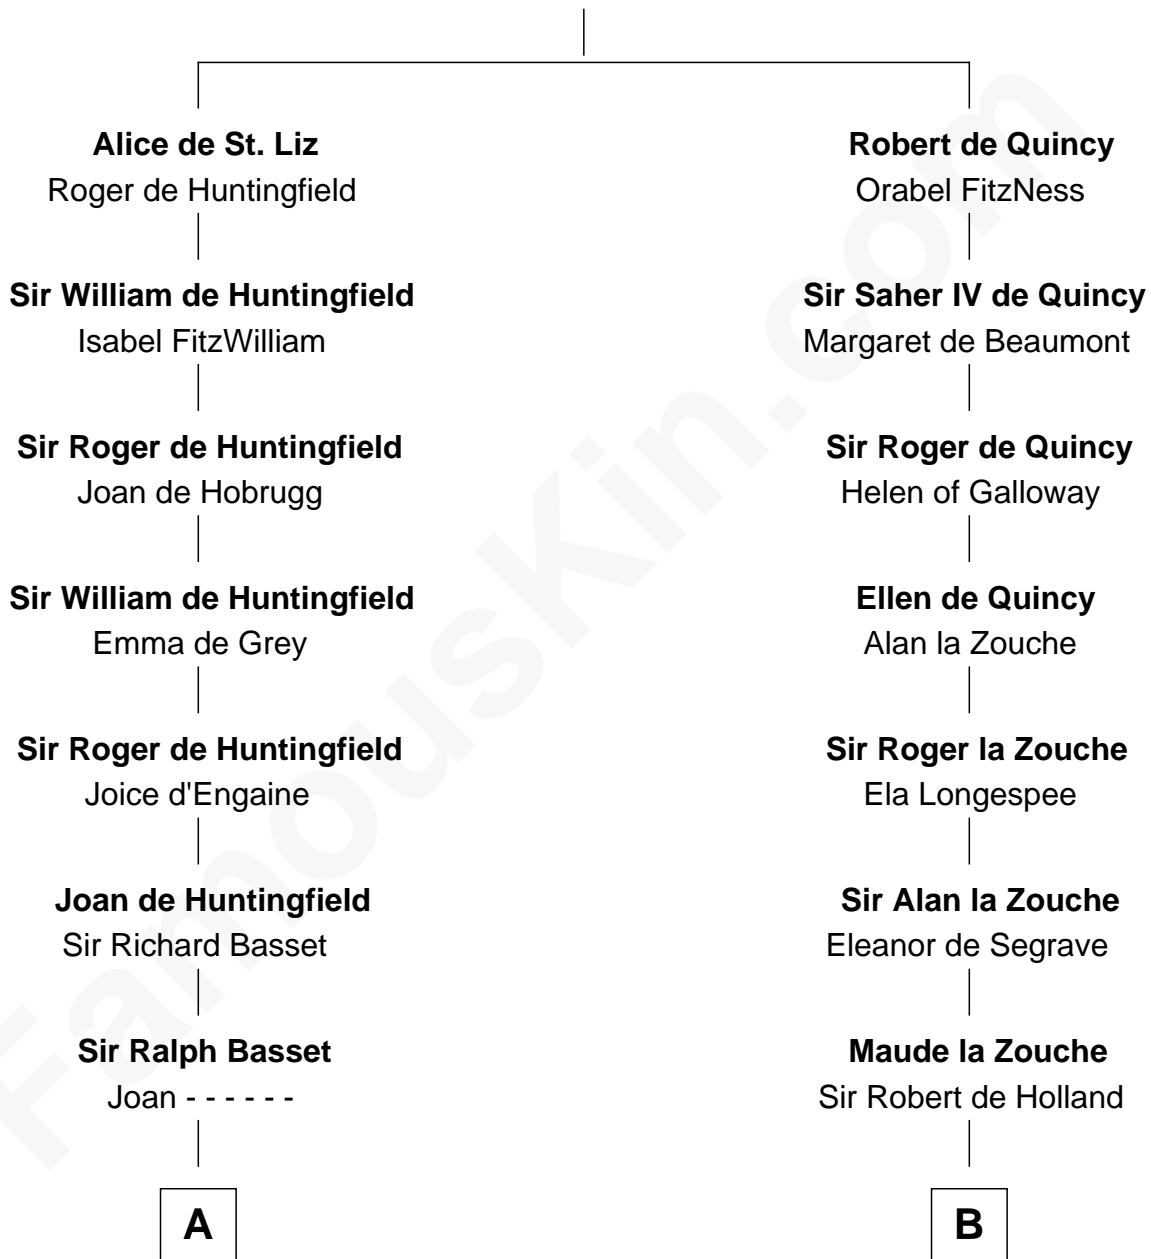

FamousKin.com

Relationship Chart of

Robert Townsend

Member of the Culper Spy Ring during the American Revolution

19th cousin 2 times removed of

Major John Pitcairn

British Commander at Battle of Lexington

Saher I de Quincy

Maud de St. Liz

C

Job Almy
Mary Unthank

Audrey Almy
James Townsend

Jacob Townsend
Phoebe Seaman

Samuel Townsend
Sarah Stoddard

Robert Townsend
Spy known as "Culper Jr."

D

Mary Erskine
William Hamilton

Katherine Hamilton
Rev. David Pitcairn

Major John Pitcairn
British Commander at Lexington

FamousKin.com