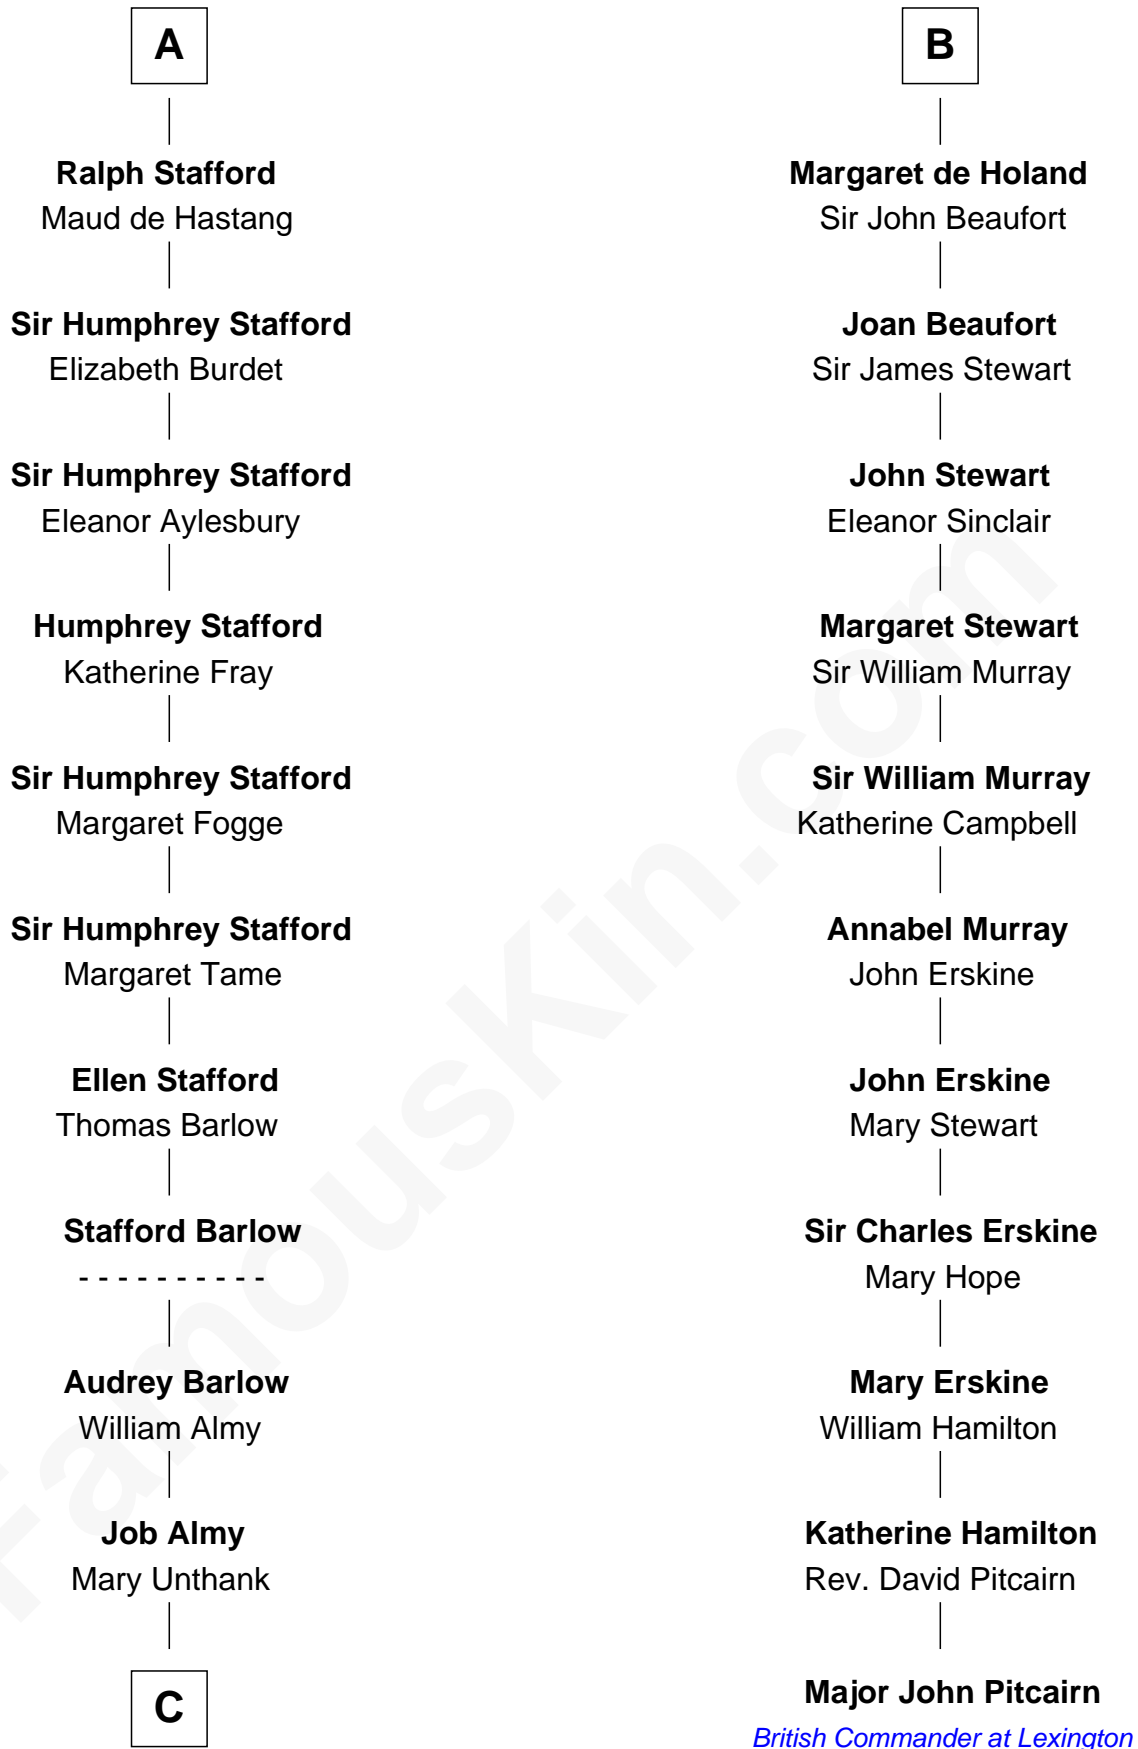

## Relationship Chart of

### Robert Townsend

*Member of the Culper Spy Ring during the American Revolution*

17th cousin 3 times removed of

### Major John Pitcairn

*British Commander at Battle of Lexington*

**C**

—  
**Audrey Almy**  
James Townsend

—  
**Jacob Townsend**  
Phoebe Seaman

—  
**Samuel Townsend**  
Sarah Stoddard

—  
**Robert Townsend**  
*Spy known as "Culper Jr."*