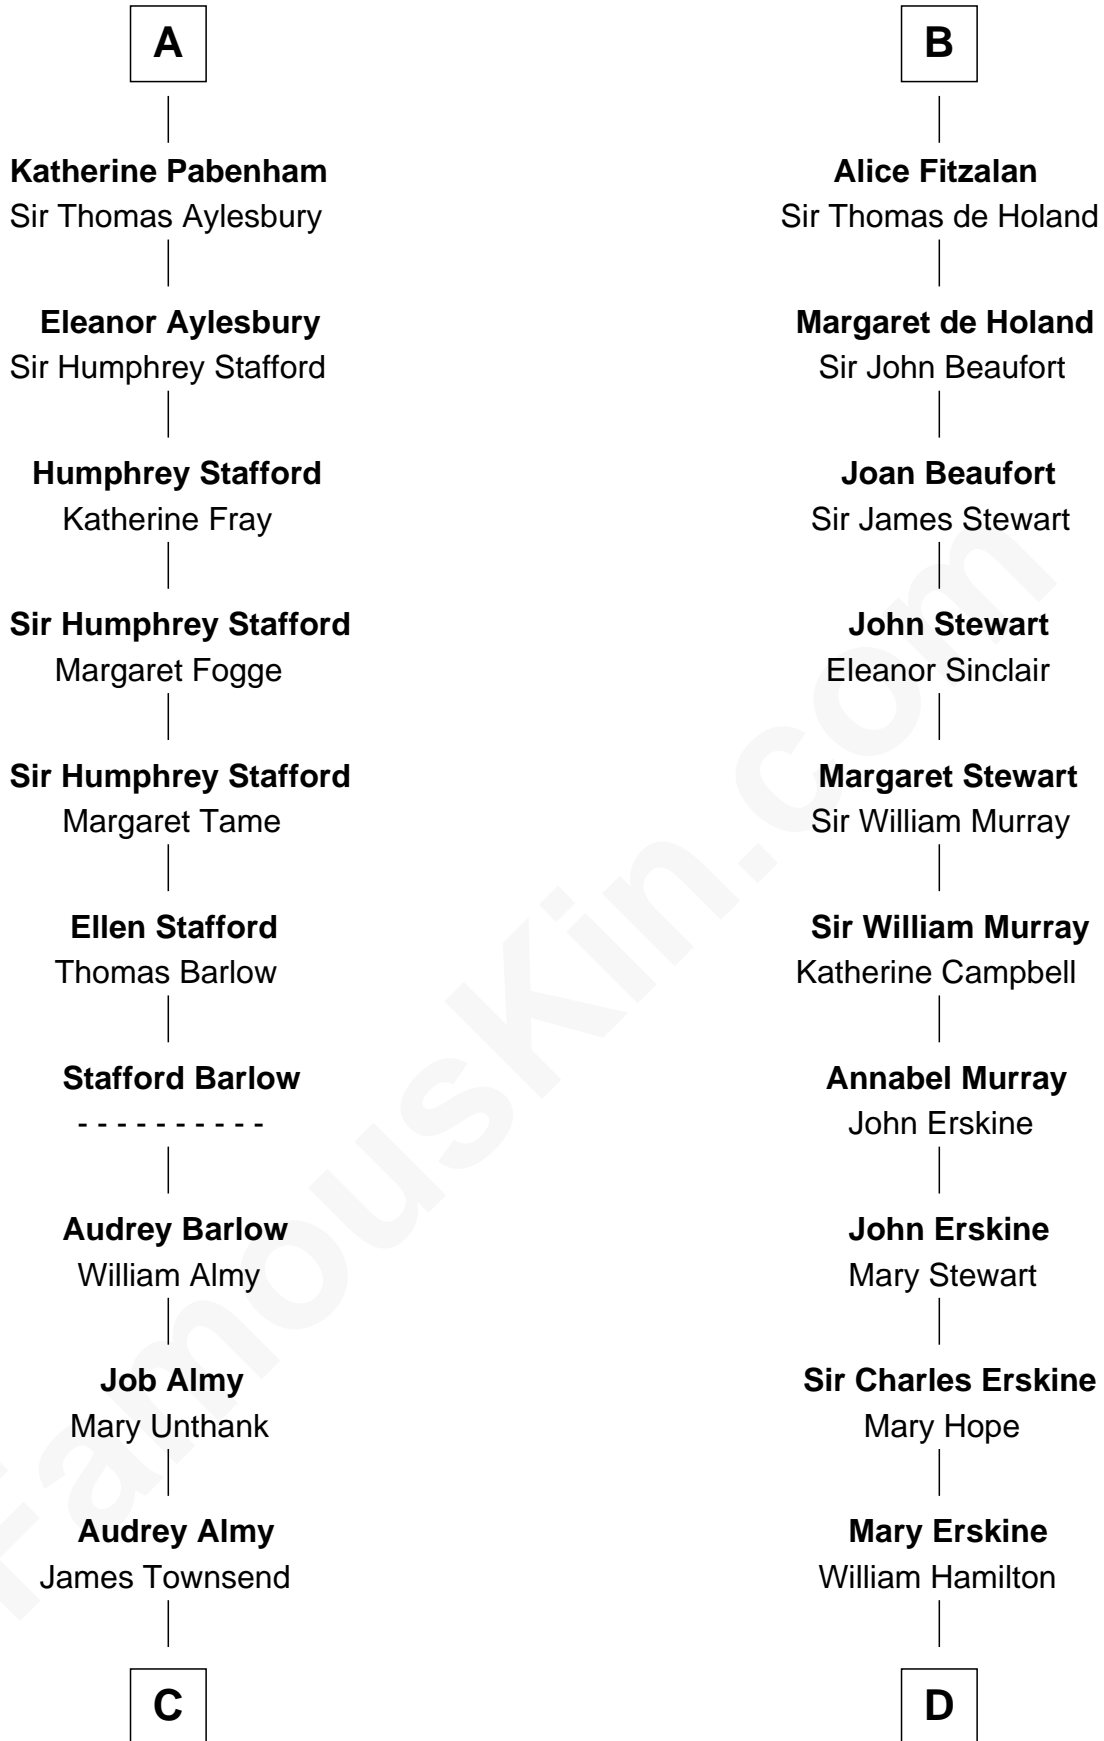

FamousKin.com

Relationship Chart of

Robert Townsend

Member of the Culper Spy Ring during the American Revolution

18th cousin 1 time removed of

Major John Pitcairn

British Commander at Battle of Lexington

C

Jacob Townsend

Phoebe Seaman

Samuel Townsend

Sarah Stoddard

Robert Townsend

Spy known as "Culper Jr."

D

Katherine Hamilton