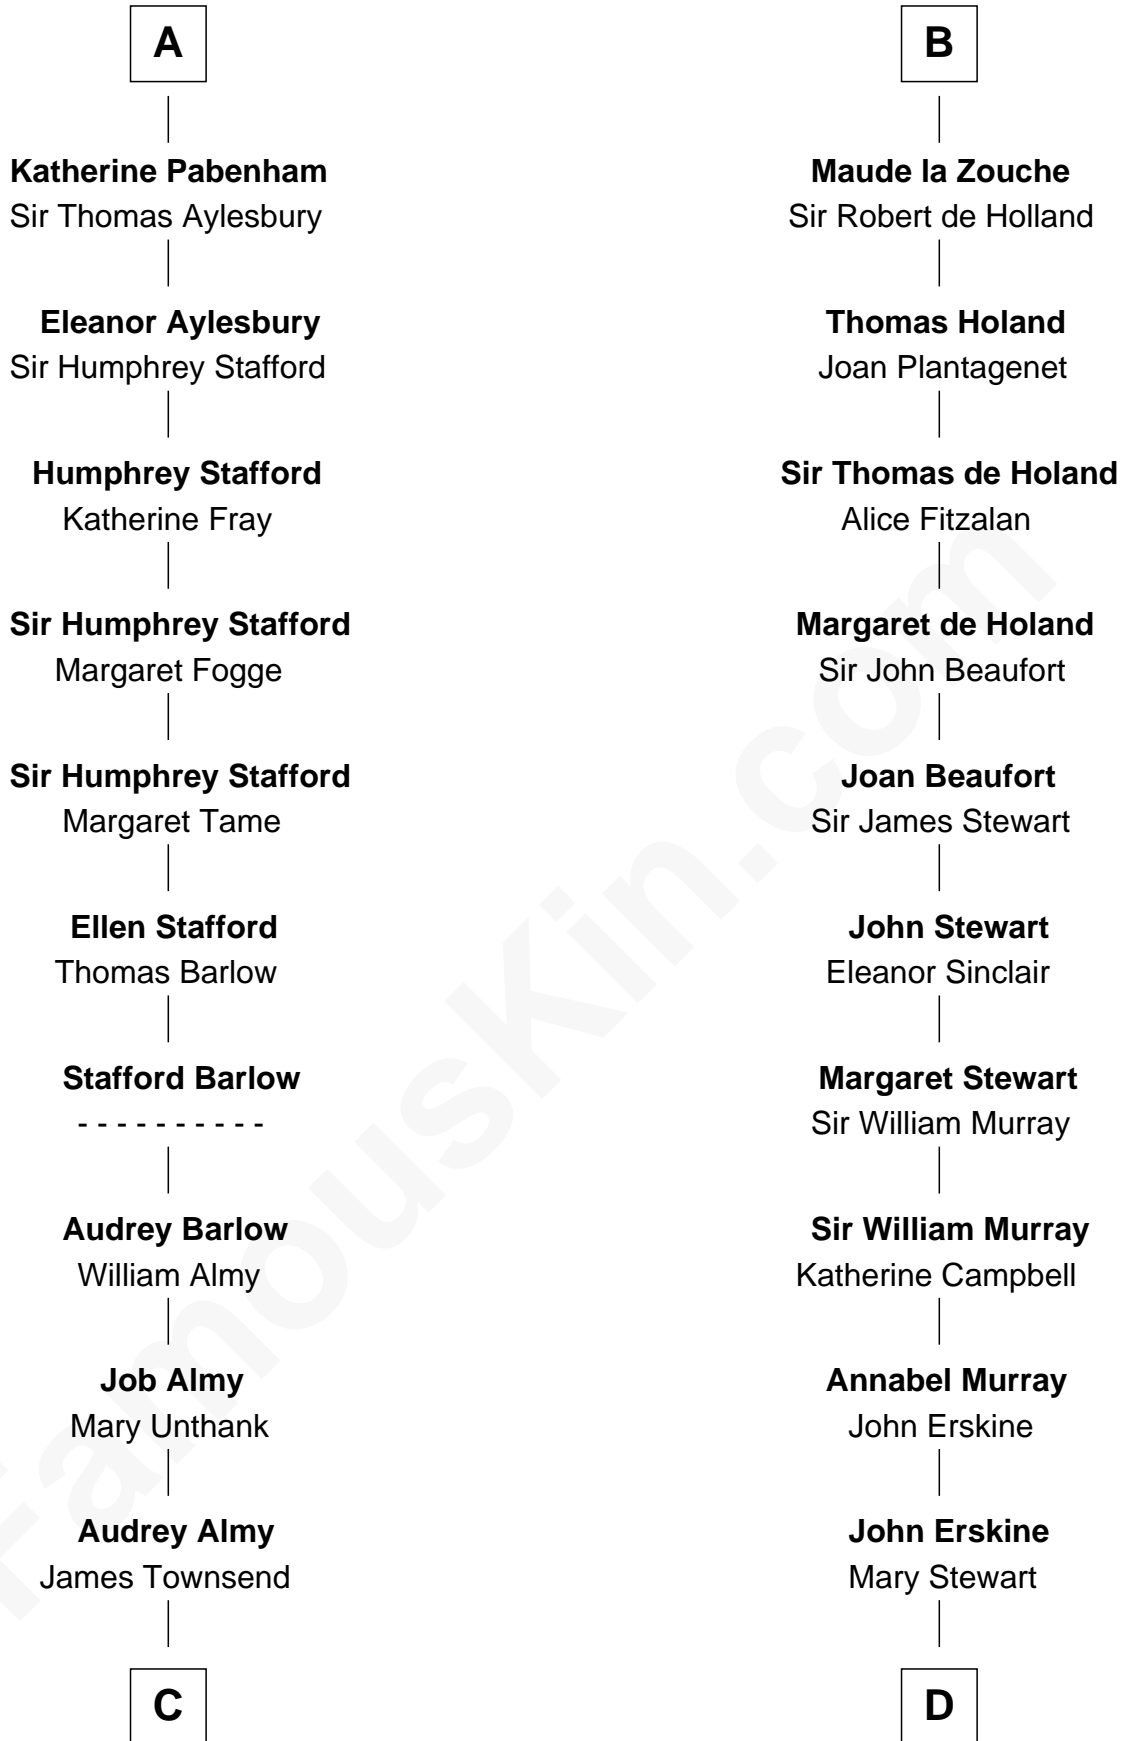

FamousKin.com

Relationship Chart of

Robert Townsend

Member of the Culper Spy Ring during the American Revolution

19th cousin 1 time removed of

Major John Pitcairn

British Commander at Battle of Lexington

William I de Lancaster
Gundred de Warenne

Alan la Zouche

Sir Roger la Zouche

Ela Longespee

Sir Alan la Zouche

Eleanor de Segrave

B

C

Jacob Townsend