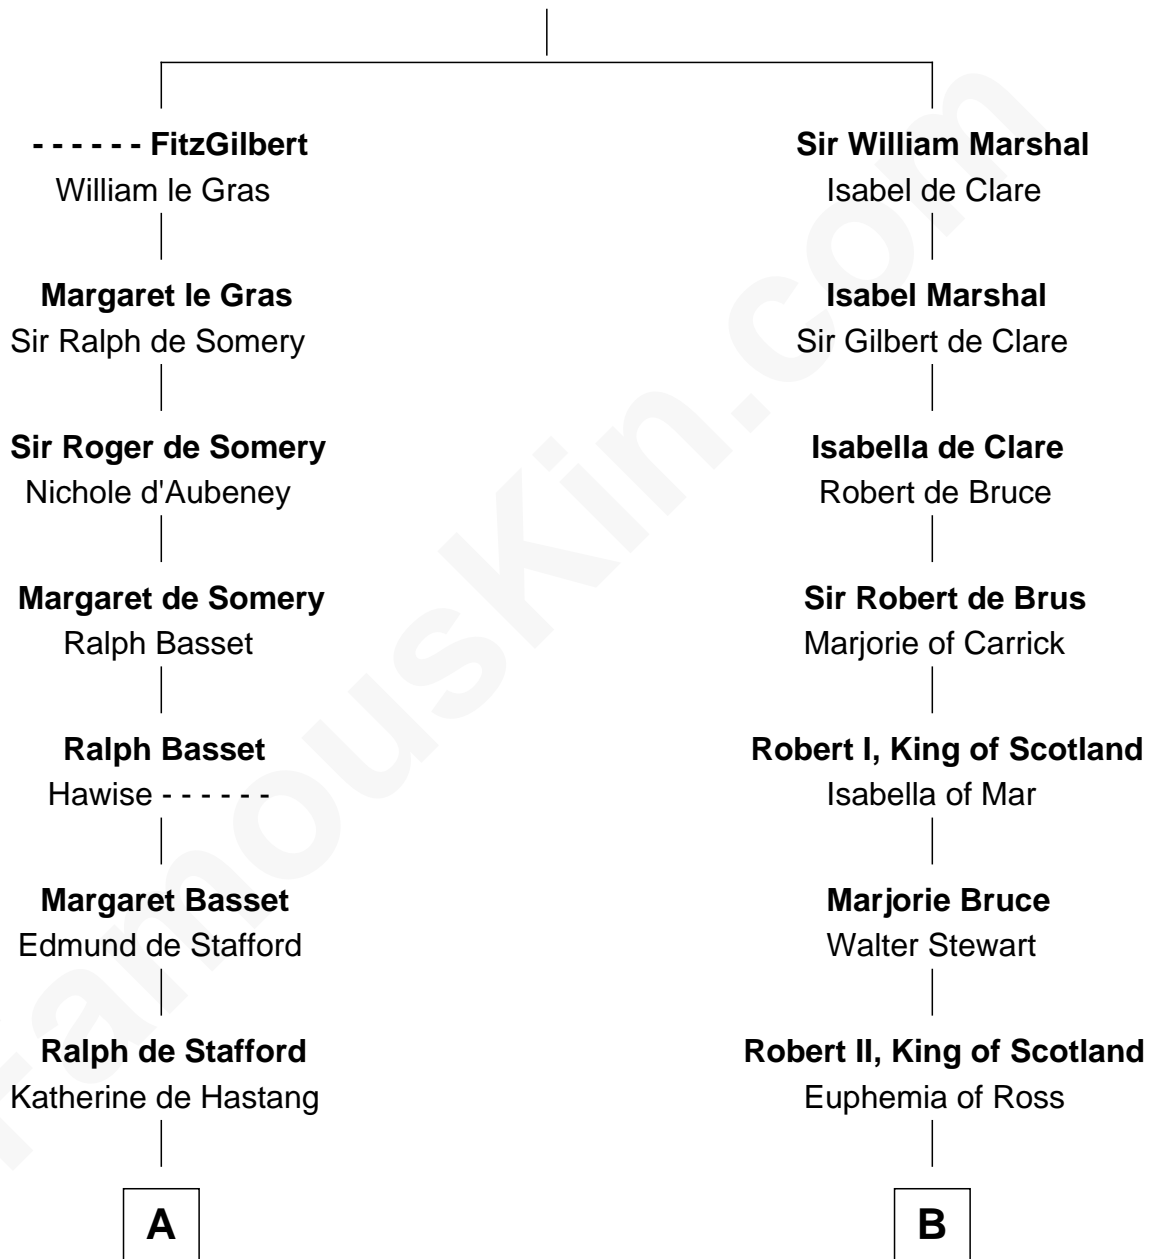

FamousKin.com

Relationship Chart of

Robert Townsend

Member of the Culper Spy Ring during the American Revolution

18th cousin 3 times removed of

Major John Pitcairn

British Commander at Battle of Lexington

John FitzGilbert
Sybilla of Salisbury

C

Job Almy
Mary Unthank

Audrey Almy
James Townsend

Jacob Townsend
Phoebe Seaman

Samuel Townsend
Sarah Stoddard

Robert Townsend
Spy known as "Culper Jr."

D

Katherine Hamilton
Rev. David Pitcairn

Major John Pitcairn
British Commander at Lexington

FamousKin.com