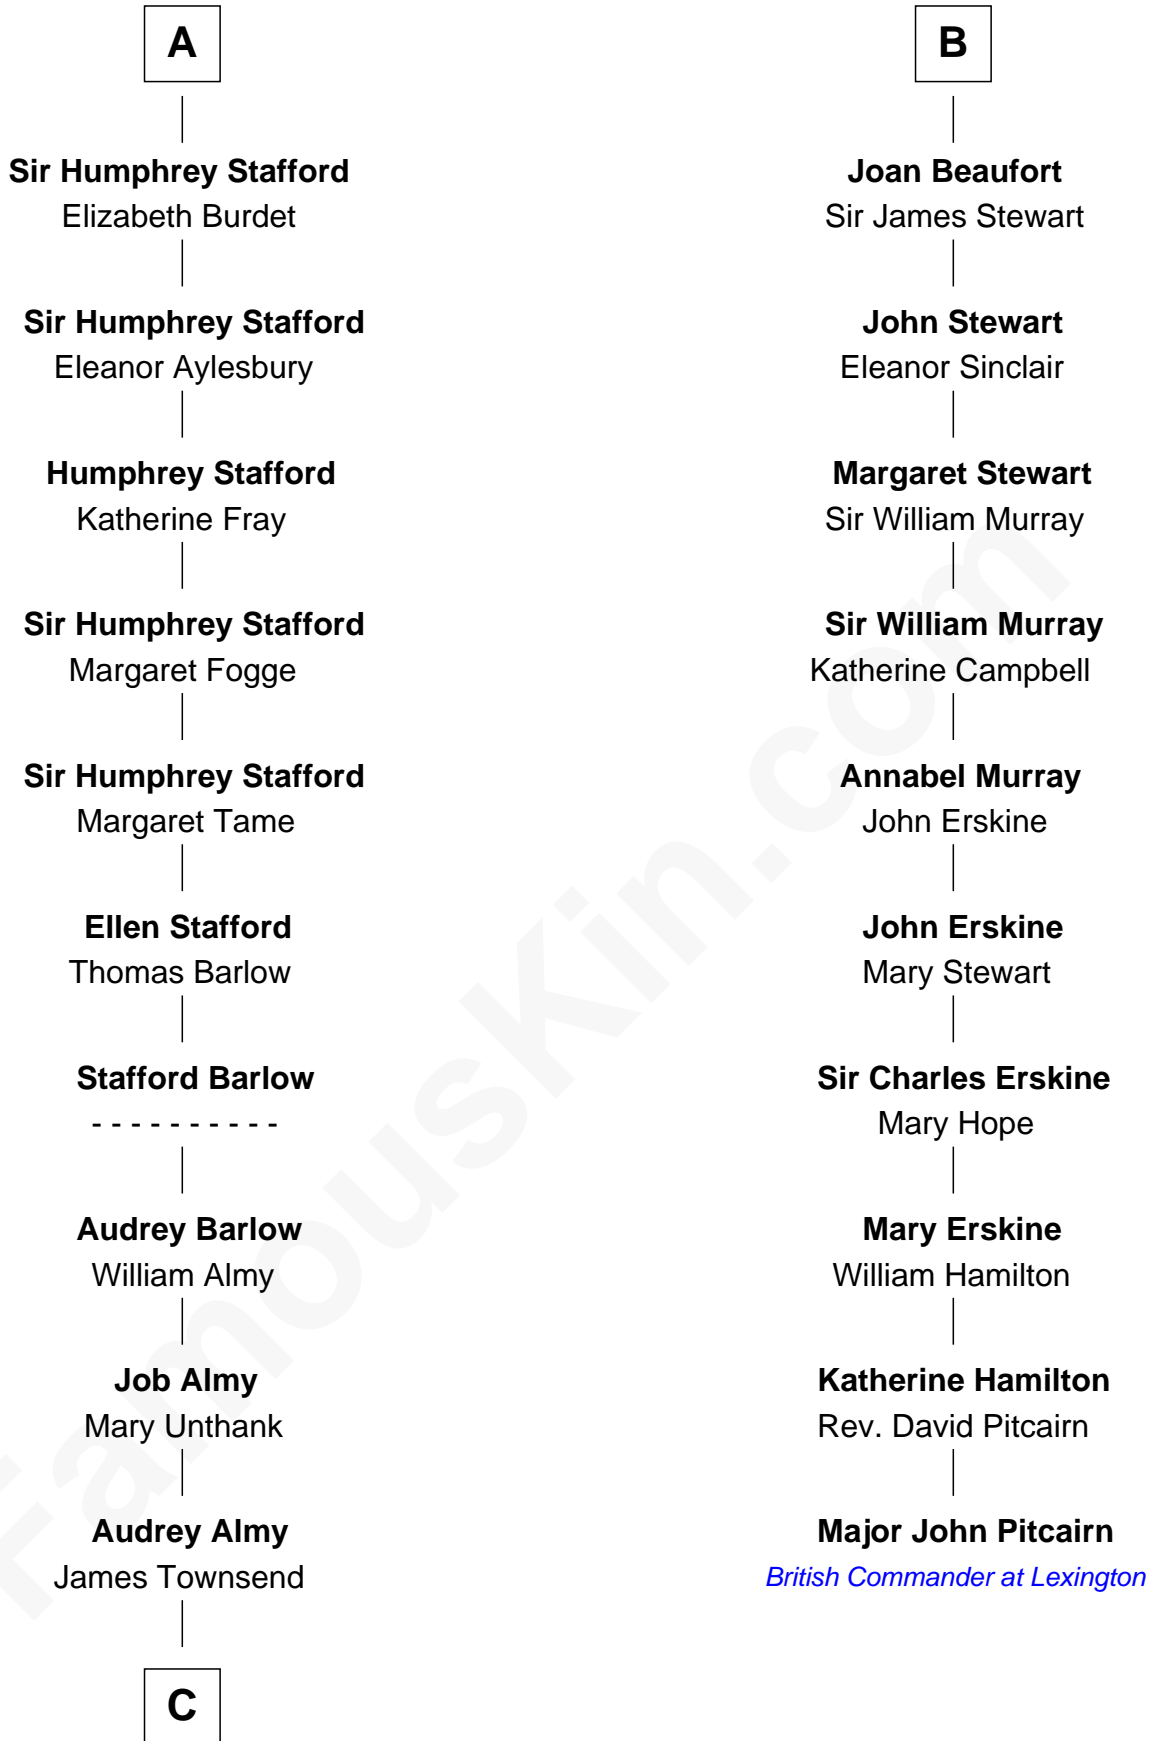

## Relationship Chart of

### Robert Townsend

*Member of the Culper Spy Ring during the American Revolution*

16th cousin 3 times removed of

### Major John Pitcairn

*British Commander at Battle of Lexington*

#### Sir William Longespee

Ela of Salisbury

**C**

—  
**Jacob Townsend**

Phoebe Seaman

—  
**Samuel Townsend**

Sarah Stoddard

—  
**Robert Townsend**