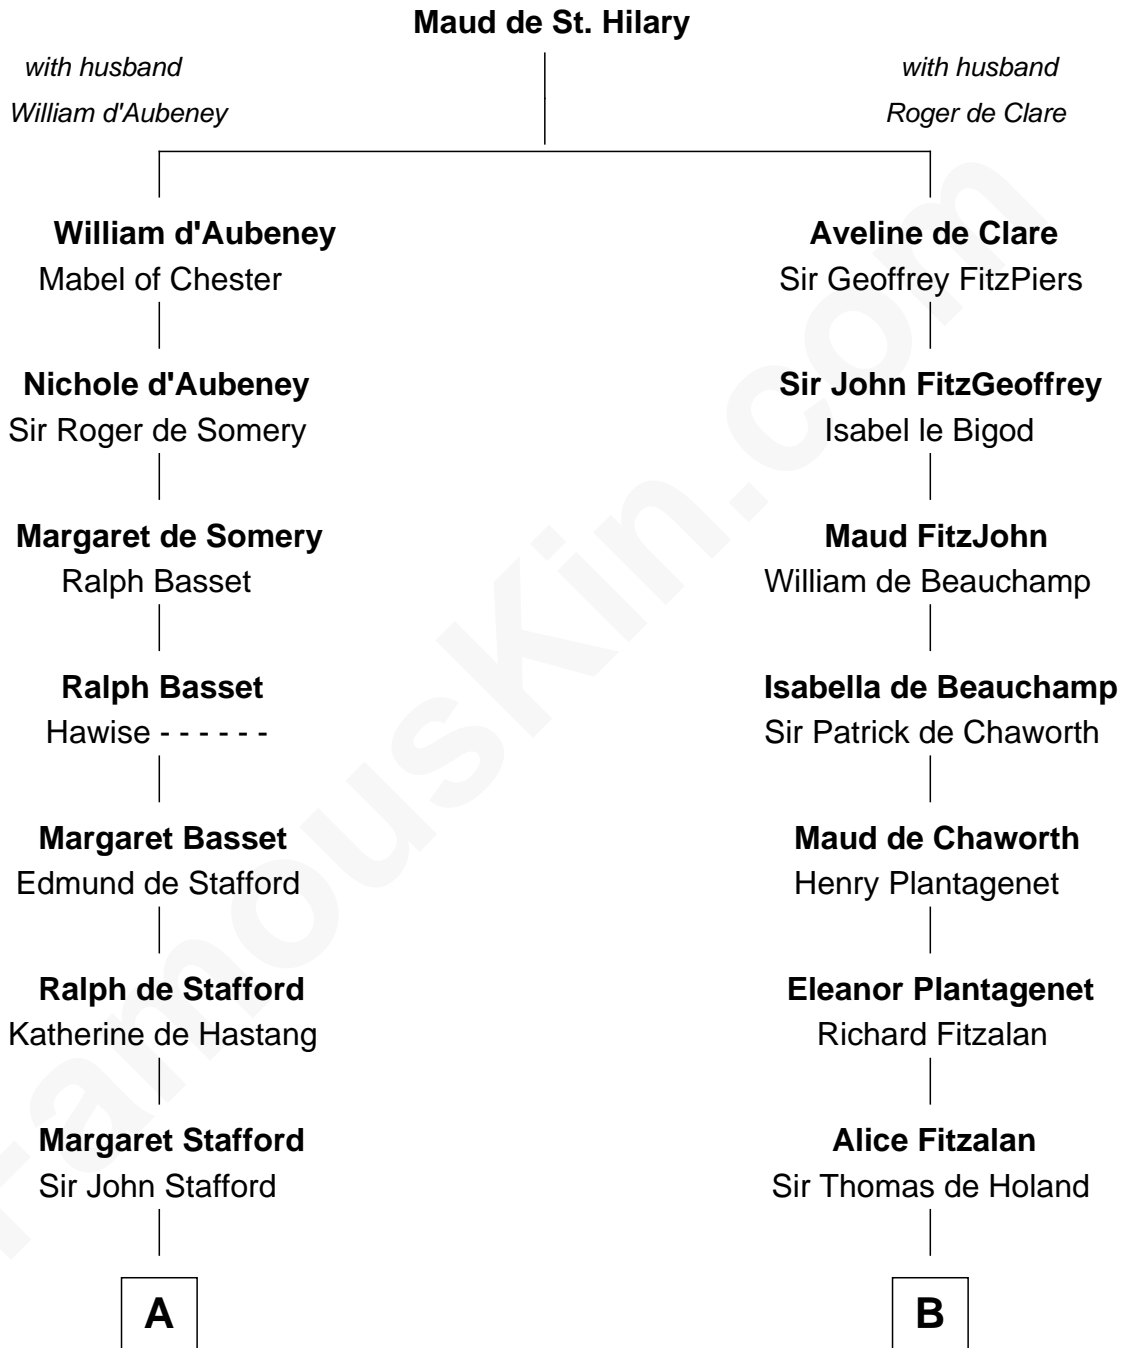

Noel Coward

Playwright, Actor, and Songwriter