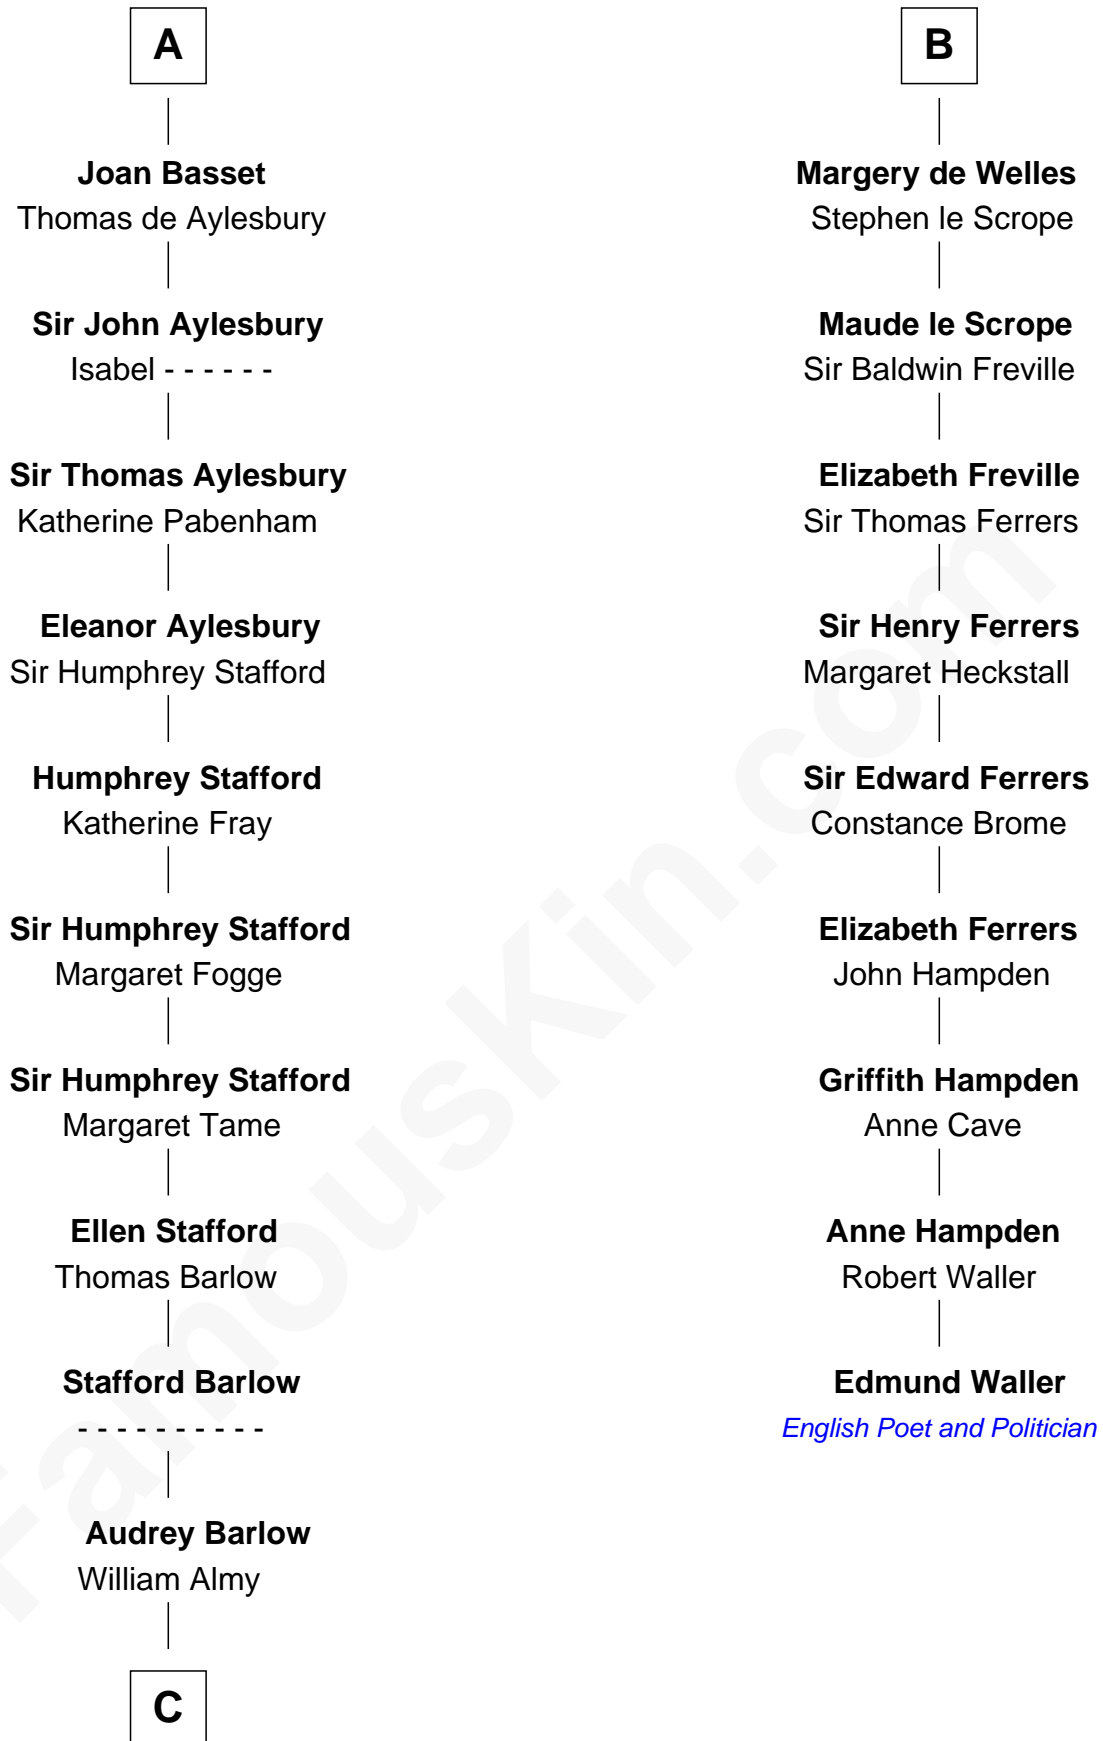

FamousKin.com

Relationship Chart of

Robert Townsend

Member of the Culper Spy Ring during the American Revolution

15th cousin 6 times removed of

Edmund Waller

English Poet and Politician

C

—
Job Almy

Mary Unthank

—
Audrey Almy

James Townsend

—
Jacob Townsend

Phoebe Seaman

—
Samuel Townsend

Sarah Stoddard

—
Robert Townsend

Spy known as "Culper Jr."

FamousKin.com