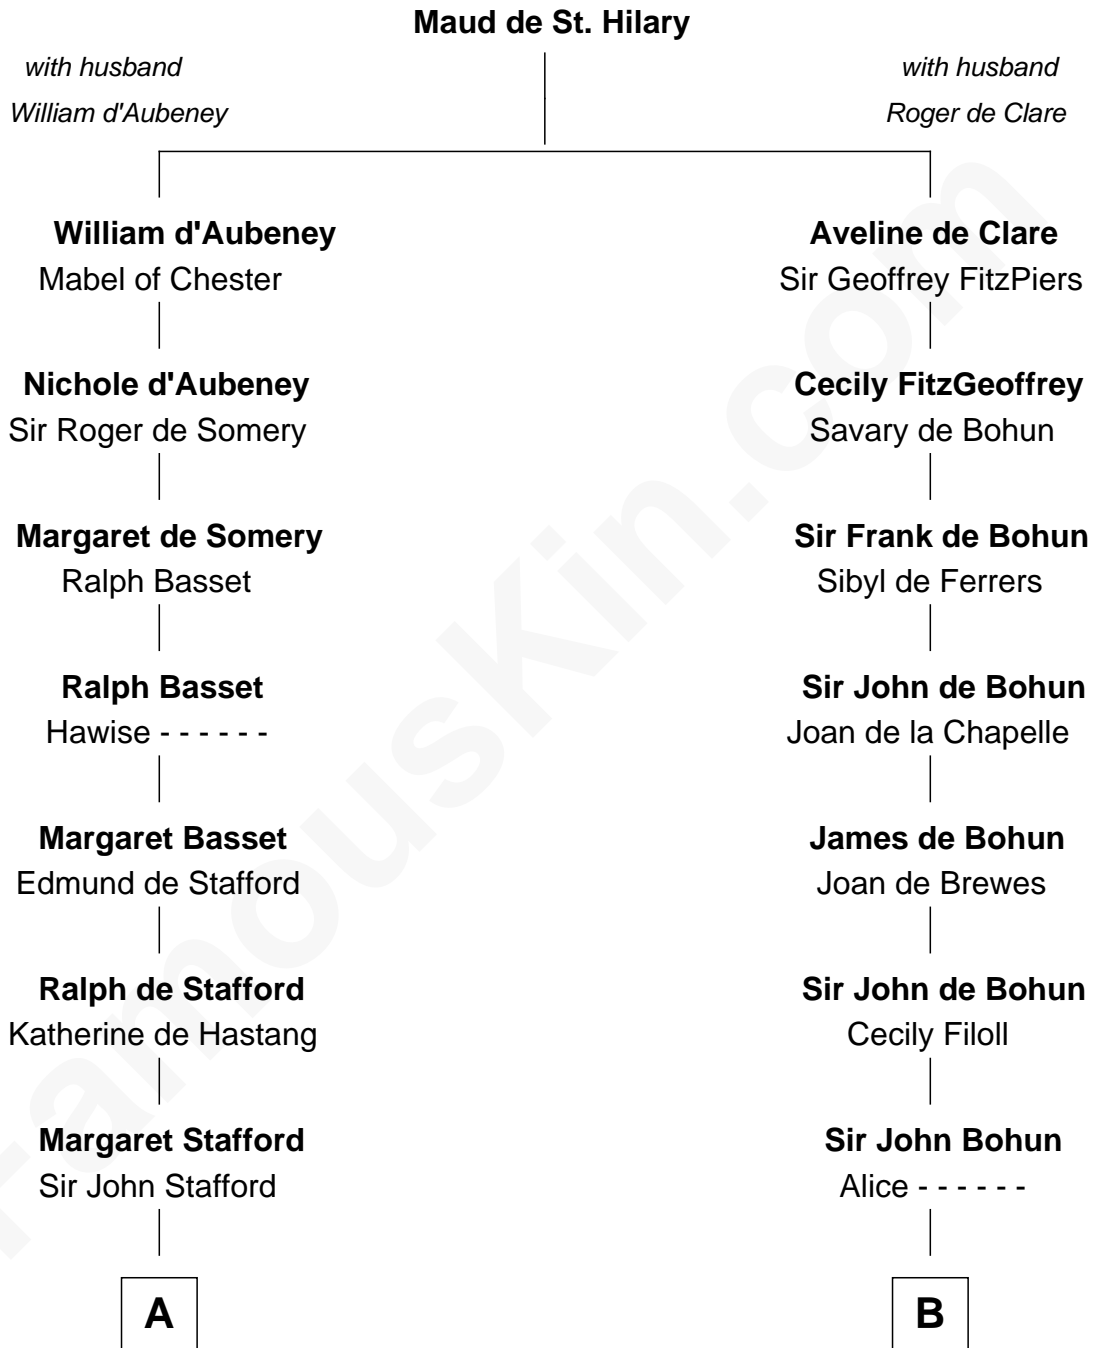

## Relationship Chart of

### Robert Townsend

*Member of the Culper Spy Ring during the American Revolution*

14th cousin 6 times removed of

**Edmund Waller**

*English Poet and Politician*

**C**

—  
**Audrey Almy**  
James Townsend

—  
**Jacob Townsend**  
Phoebe Seaman

—  
**Samuel Townsend**  
Sarah Stoddard

—  
**Robert Townsend**  
*Spy known as "Culper Jr."*

FamousKin.com