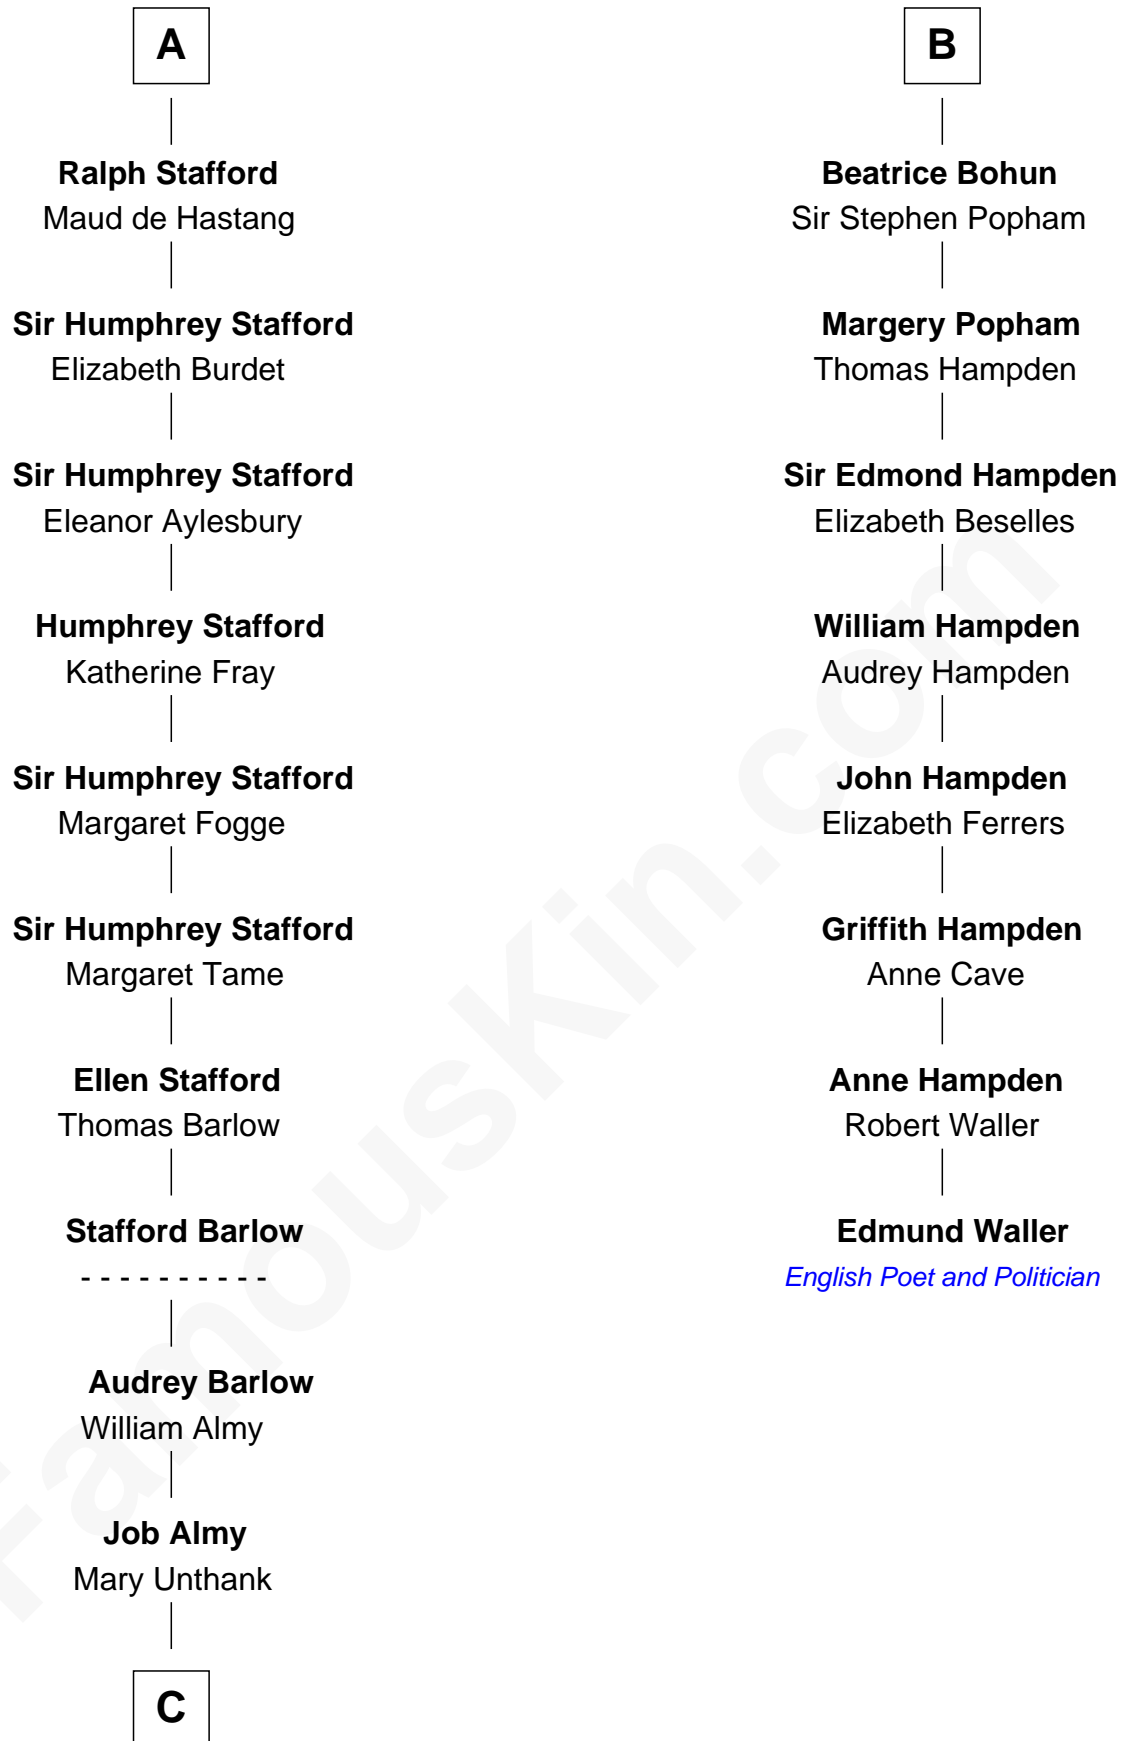

## Relationship Chart of

### Robert Townsend

*Member of the Culper Spy Ring during the American Revolution*

14th cousin 6 times removed of

**Edmund Waller**

*English Poet and Politician*

**C**

—  
**Audrey Almy**  
James Townsend

—  
**Jacob Townsend**  
Phoebe Seaman

—  
**Samuel Townsend**  
Sarah Stoddard

—  
**Robert Townsend**  
*Spy known as "Culper Jr."*

FamousKin.com