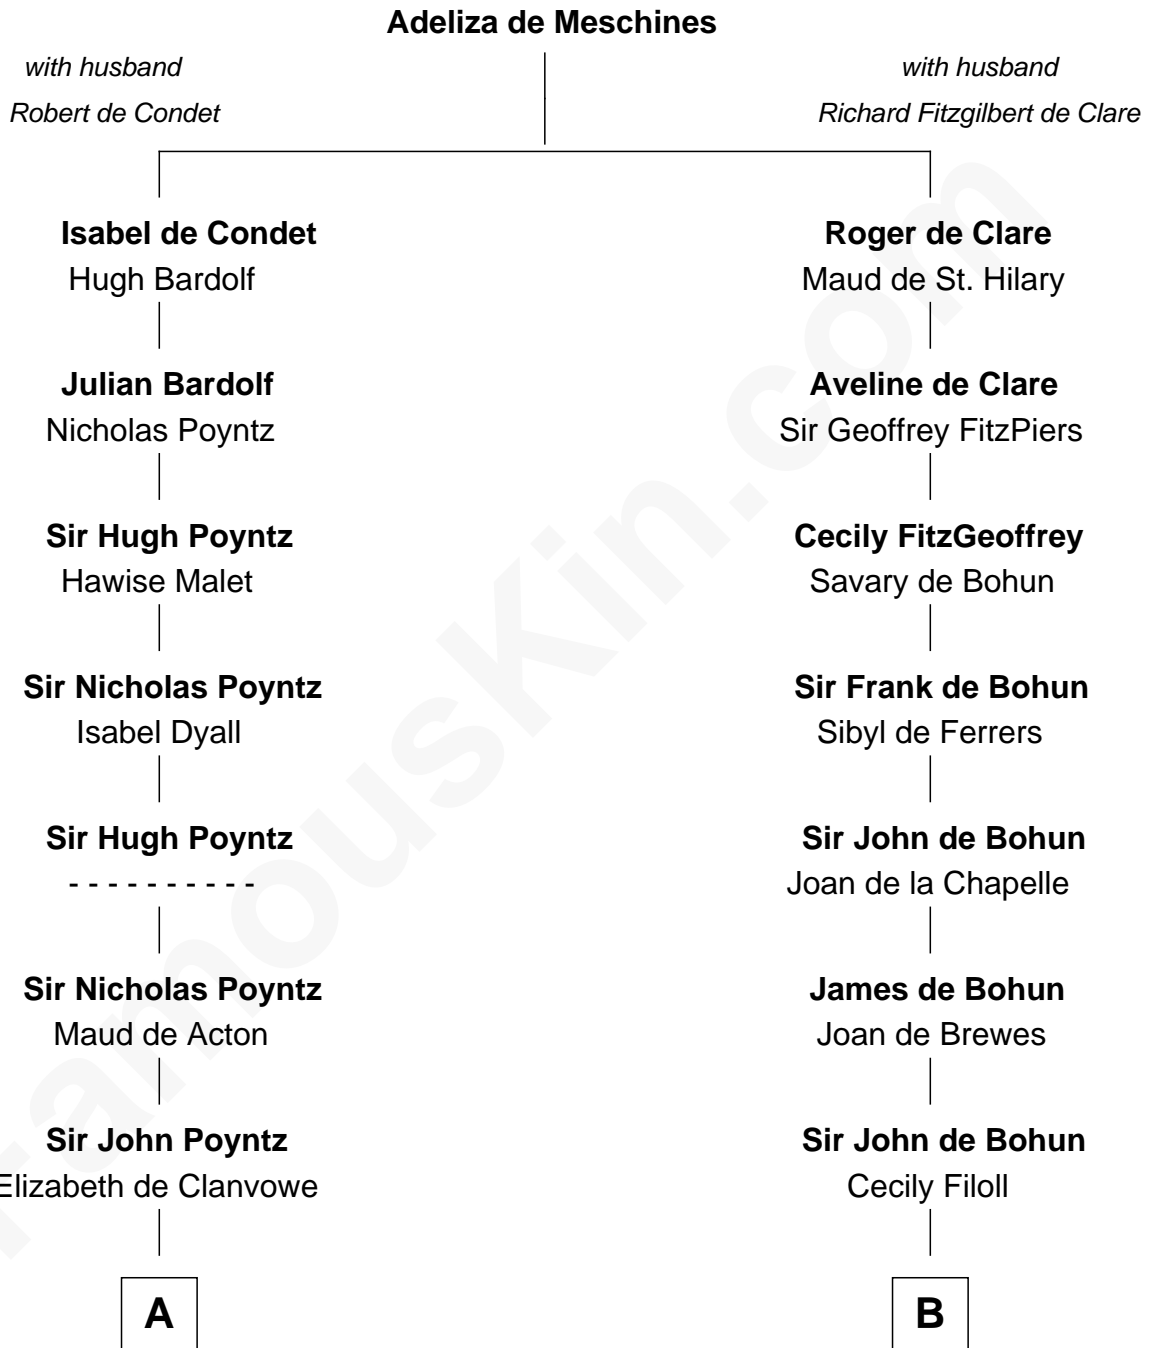

FamousKin.com

Relationship Chart of

Robert Townsend

Member of the Culper Spy Ring during the American Revolution

15th cousin 5 times removed of

Edmund Waller

English Poet and Politician

C

—
Audrey Almy
James Townsend

—
Jacob Townsend
Phoebe Seaman

—
Samuel Townsend
Sarah Stoddard

—
Robert Townsend
Spy known as "Culper Jr."

FamousKin.com