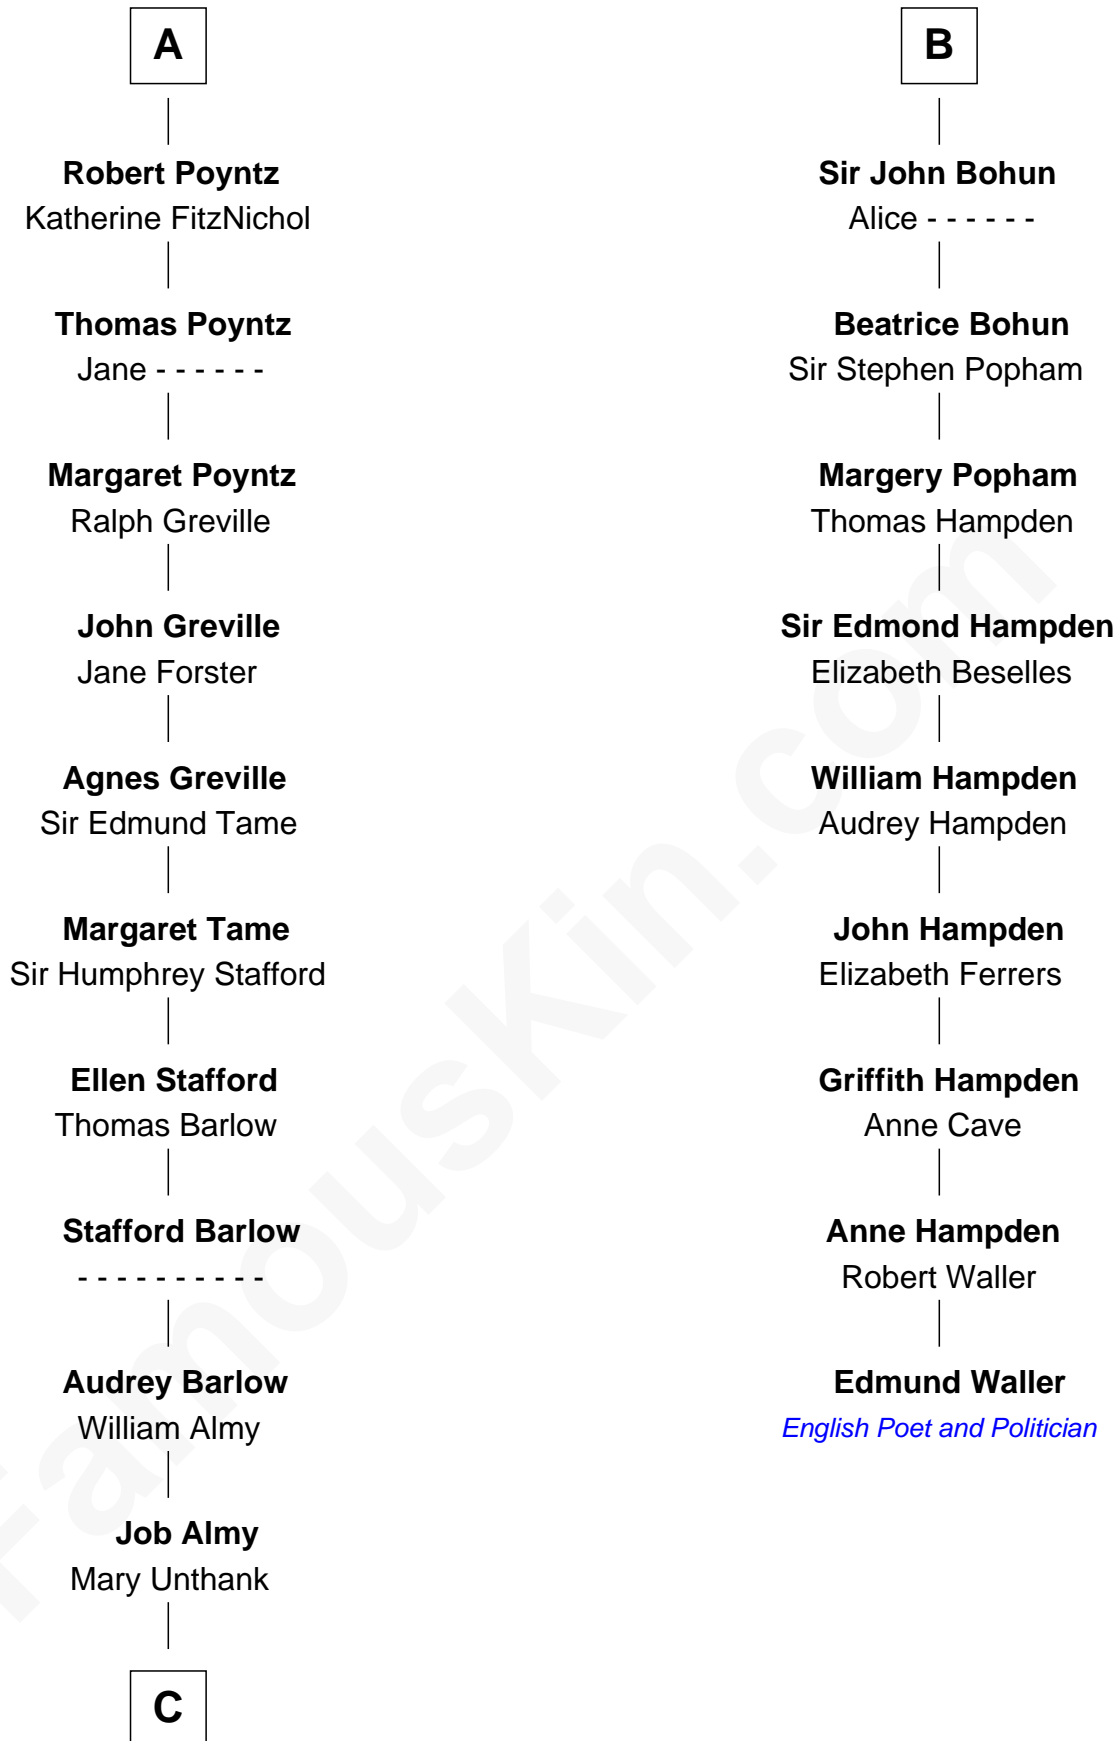

FamousKin.com

Relationship Chart of

Robert Townsend

Member of the Culper Spy Ring during the American Revolution

15th cousin 5 times removed of

Edmund Waller

English Poet and Politician

C

—
Audrey Almy
James Townsend

—
Jacob Townsend
Phoebe Seaman

—
Samuel Townsend
Sarah Stoddard

—
Robert Townsend
Spy known as "Culper Jr."

FamousKin.com