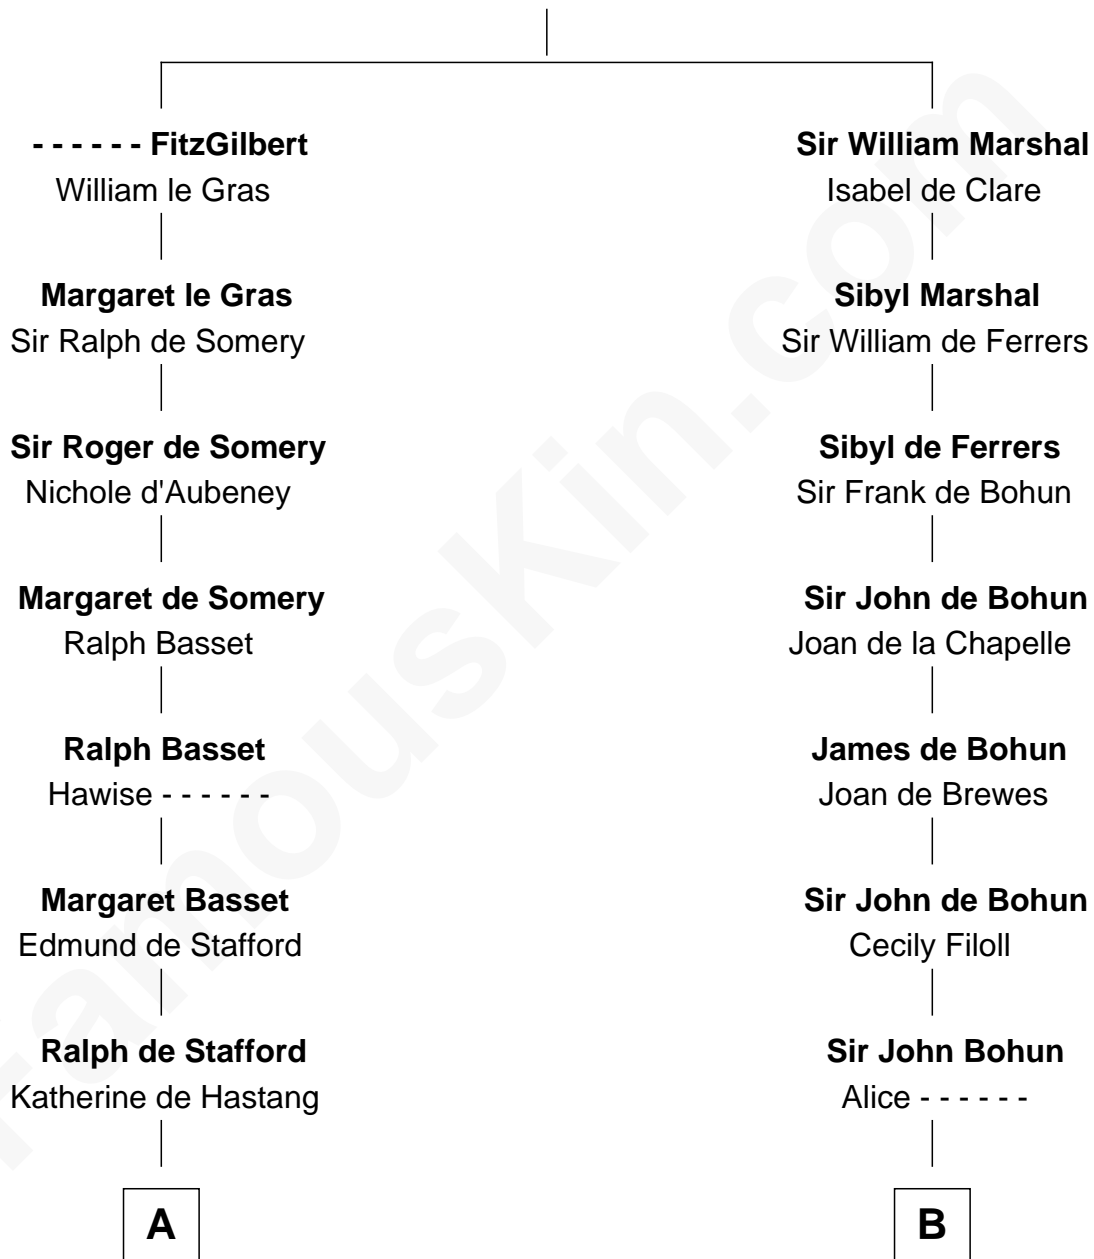

FamousKin.com

Relationship Chart of

Robert Townsend

Member of the Culper Spy Ring during the American Revolution

14th cousin 7 times removed of

Edmund Waller

English Poet and Politician

John FitzGilbert
Sybilla of Salisbury

C

—
Job Almy

Mary Unthank

—
Audrey Almy

James Townsend

—
Jacob Townsend

Phoebe Seaman

—
Samuel Townsend

Sarah Stoddard

—
Robert Townsend

Spy known as "Culper Jr."

FamousKin.com