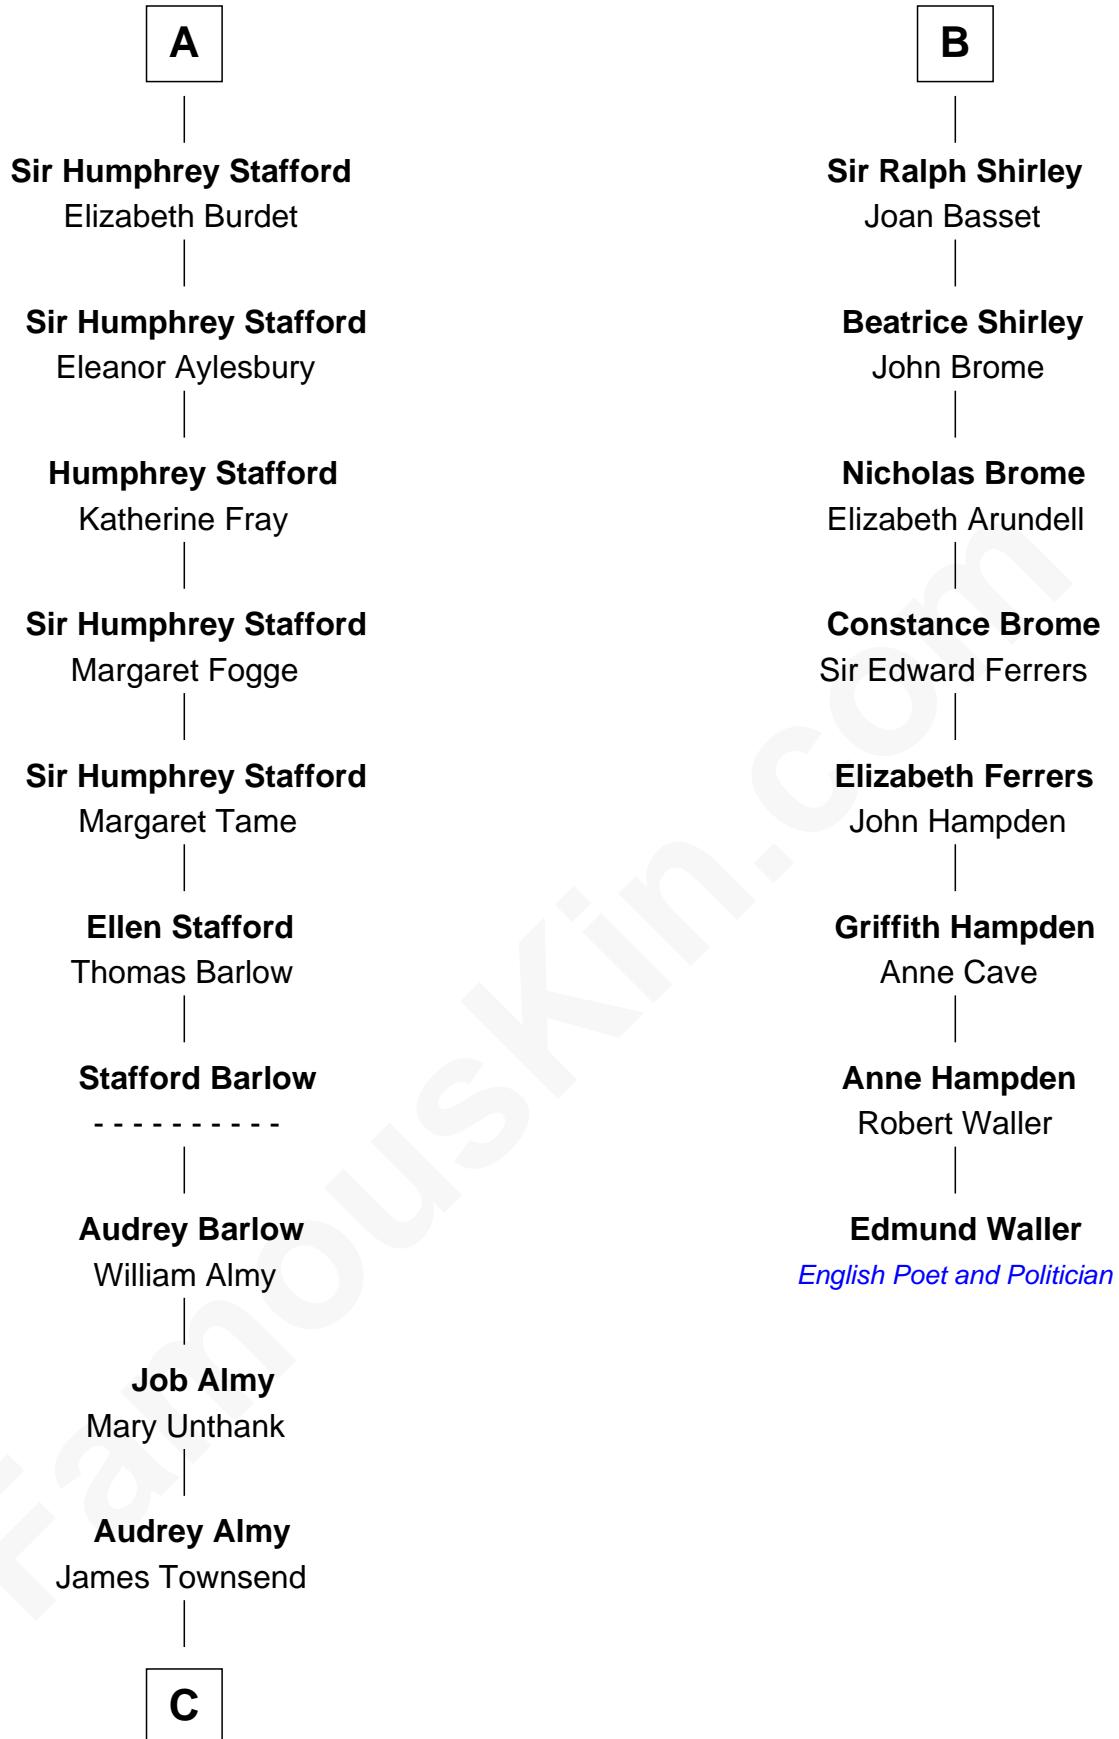

FamousKin.com

Relationship Chart of

Robert Townsend

Member of the Culper Spy Ring during the American Revolution

14th cousin 5 times removed of

Edmund Waller

English Poet and Politician

C

—
Jacob Townsend

Phoebe Seaman

—
Samuel Townsend

Sarah Stoddard

—
Robert Townsend

Spy known as "Culper Jr."

FamousKin.com