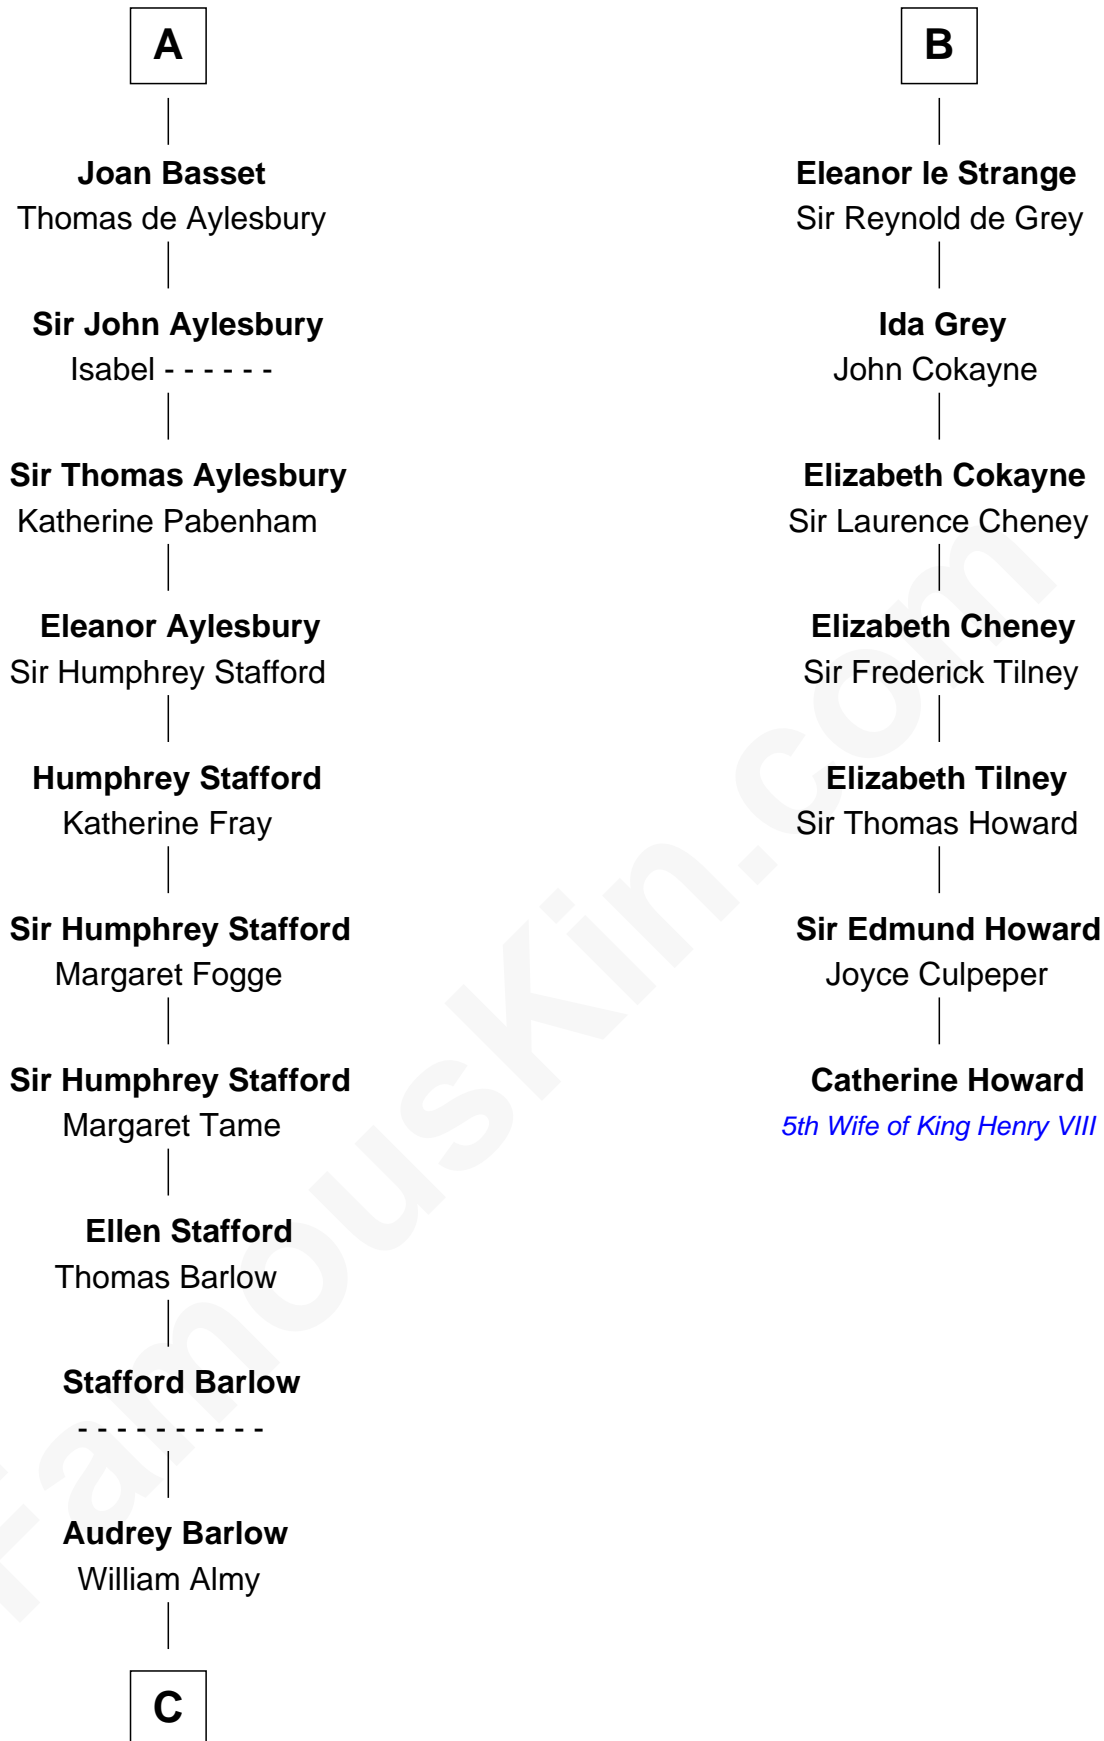

FamousKin.com

Relationship Chart of

Robert Townsend

Member of the Culper Spy Ring during the American Revolution

13th cousin 8 times removed of

Catherine Howard

5th Wife of King Henry VIII

C

—
Job Almy

Mary Unthank

—
Audrey Almy

James Townsend

—
Jacob Townsend

Phoebe Seaman

—
Samuel Townsend

Sarah Stoddard

—
Robert Townsend

Spy known as "Culper Jr."