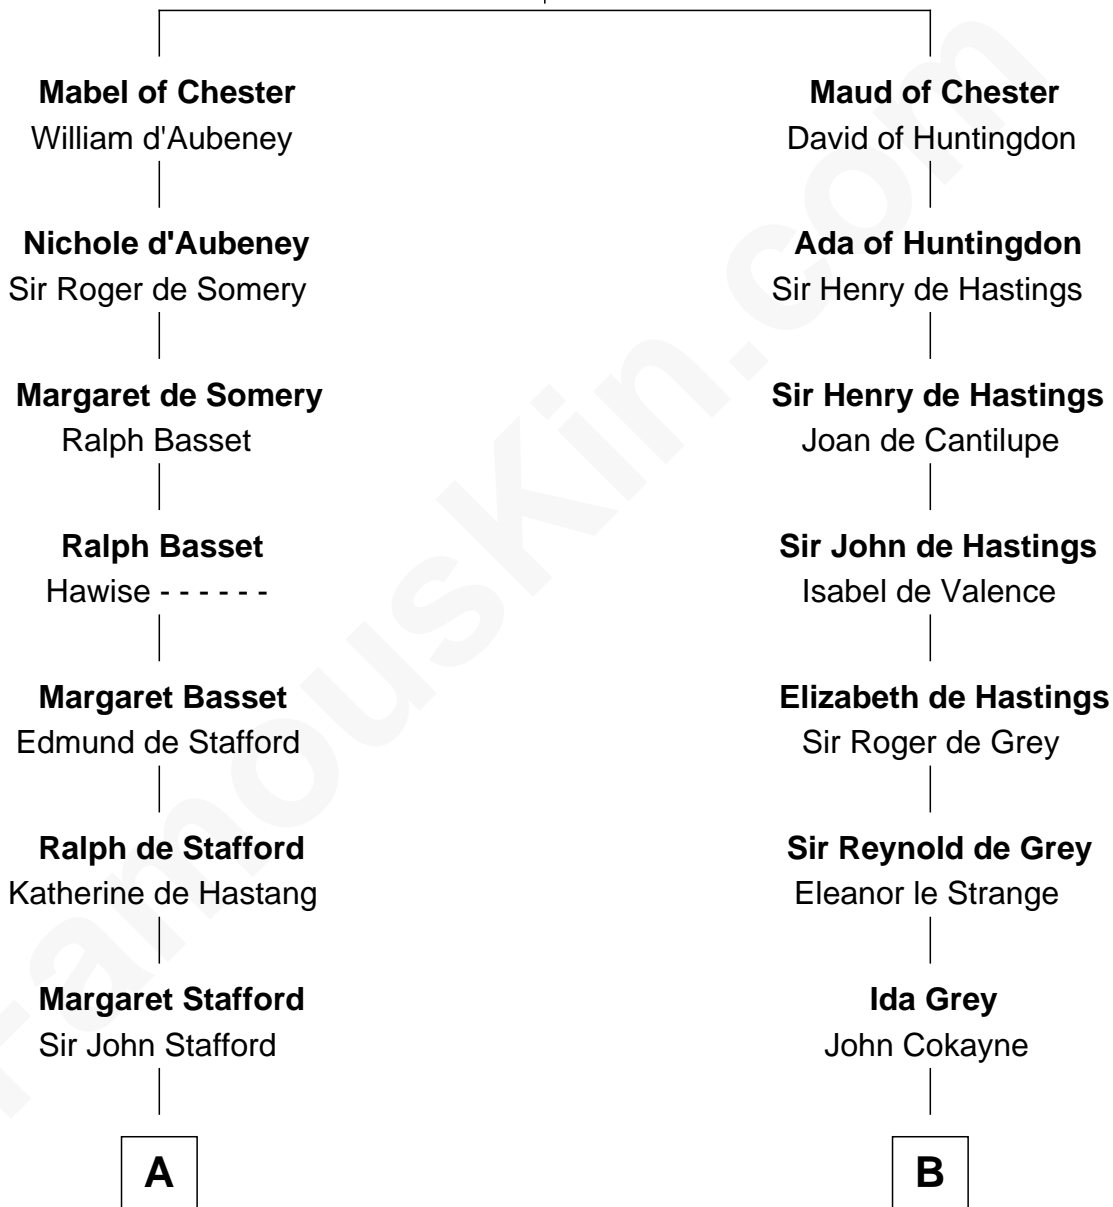

FamousKin.com  
Relationship Chart of  
Robert Townsend

Member of the Culper Spy Ring during the American Revolution

11th cousin 9 times removed of

Catherine Howard

5th Wife of King Henry VIII

Hugh de Kevelioc  
Bertrade de Montfort

**C**

—  
**Audrey Almy**  
James Townsend

—  
**Jacob Townsend**  
Phoebe Seaman

—  
**Samuel Townsend**  
Sarah Stoddard

—  
**Robert Townsend**  
*Spy known as "Culper Jr."*

FamousKin.com