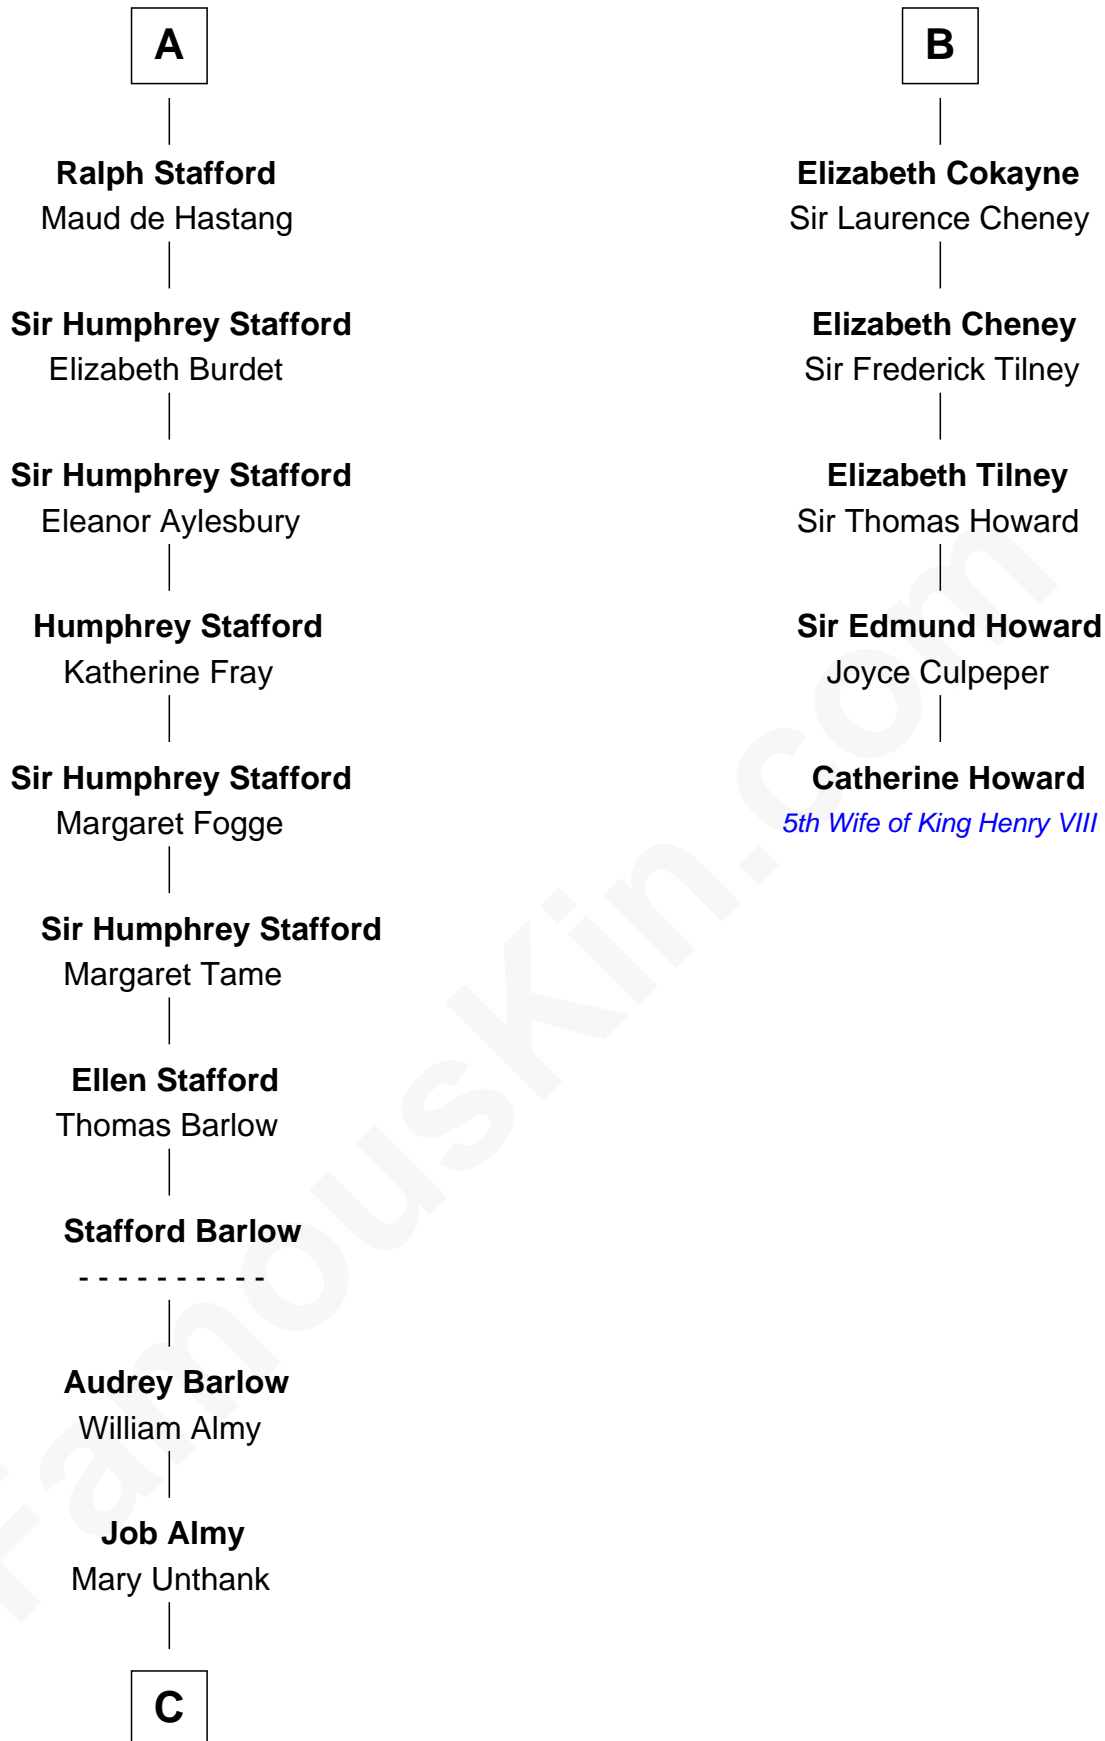

FamousKin.com  
Relationship Chart of  
Robert Townsend

Member of the Culper Spy Ring during the American Revolution

11th cousin 9 times removed of

Catherine Howard

5th Wife of King Henry VIII

Hugh de Kevelioc  
Bertrade de Montfort

**C**

—  
**Audrey Almy**  
James Townsend

—  
**Jacob Townsend**  
Phoebe Seaman

—  
**Samuel Townsend**  
Sarah Stoddard

—  
**Robert Townsend**  
*Spy known as "Culper Jr."*

FamousKin.com