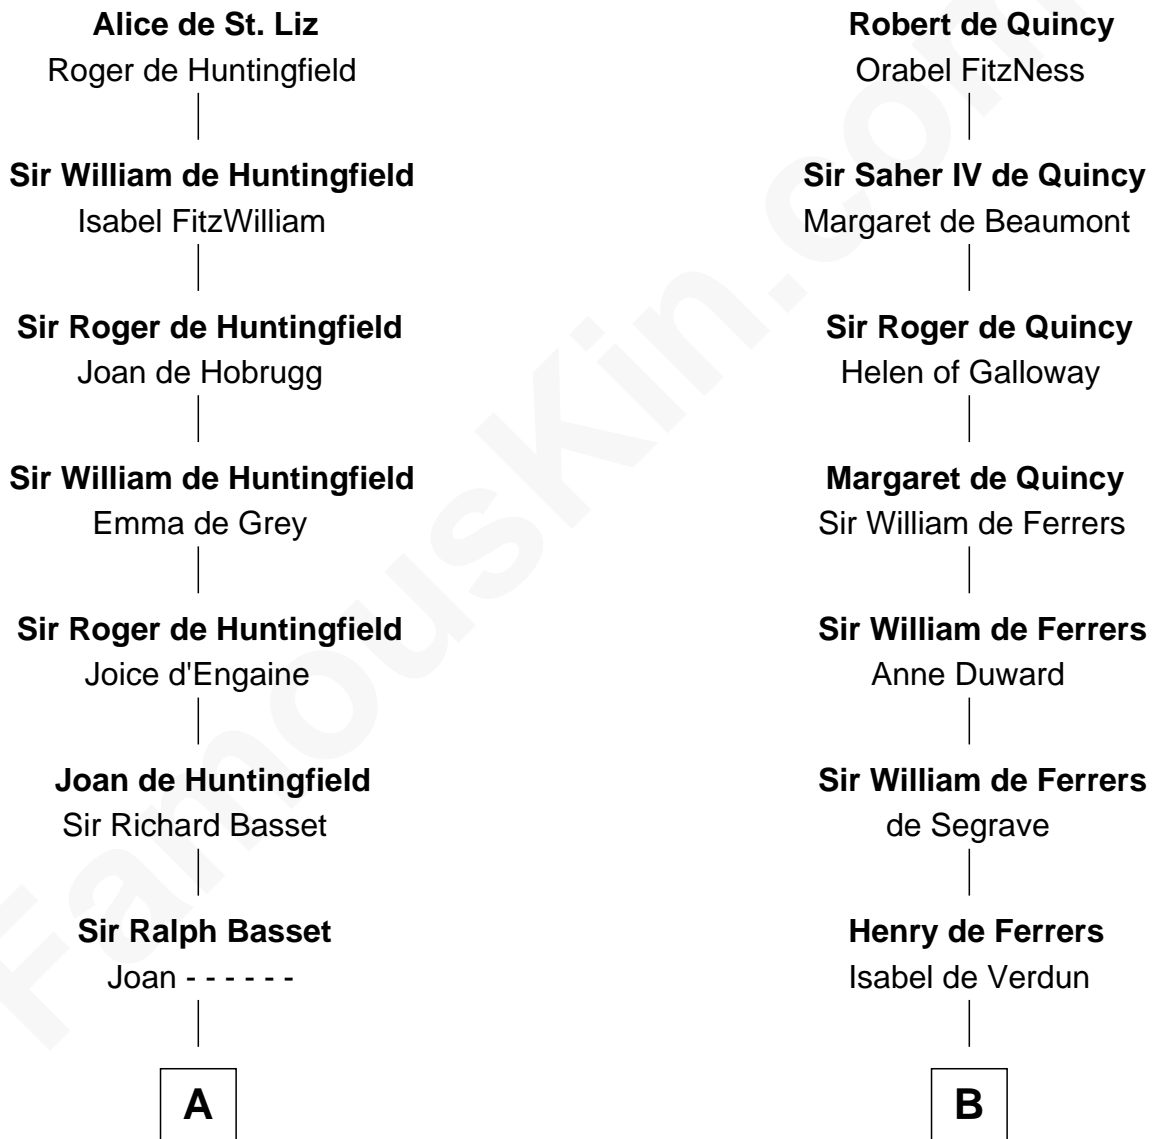

FamousKin.com

Relationship Chart of

Robert Townsend

Member of the Culper Spy Ring during the American Revolution

13th cousin 8 times removed of

Catherine Howard

5th Wife of King Henry VIII

Saher I de Quincy

Maud de St. Liz

C

—
Job Almy

Mary Unthank

—
Audrey Almy

James Townsend

—
Jacob Townsend

Phoebe Seaman

—
Samuel Townsend

Sarah Stoddard

—
Robert Townsend

Spy known as "Culper Jr."

FamousKin.com