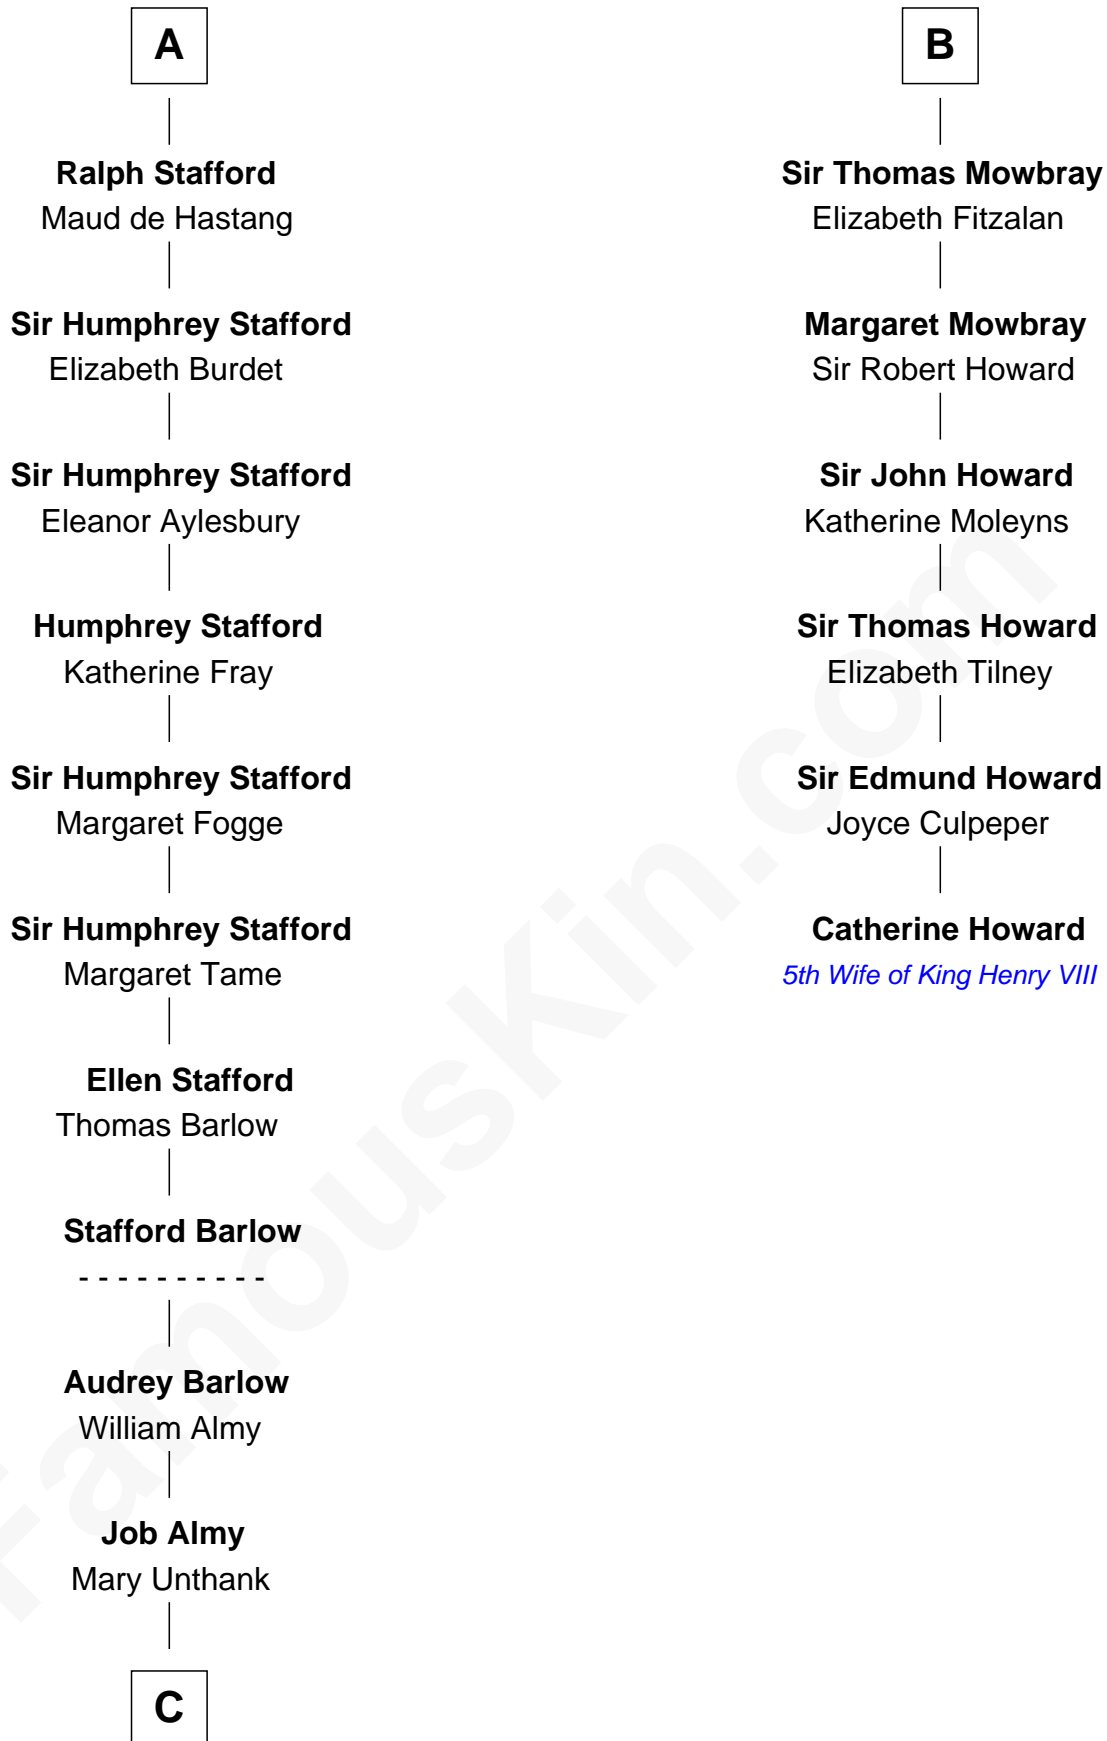

FamousKin.com

Relationship Chart of

Robert Townsend

Member of the Culper Spy Ring during the American Revolution

12th cousin 8 times removed of

Catherine Howard

5th Wife of King Henry VIII

Maud de St. Hilary

with husband
William d'Aubenev

with husband
Roger de Clare

C

—
Audrey Almy
James Townsend

—
Jacob Townsend
Phoebe Seaman

—
Samuel Townsend
Sarah Stoddard

—
Robert Townsend
Spy known as "Culper Jr."

FamousKin.com