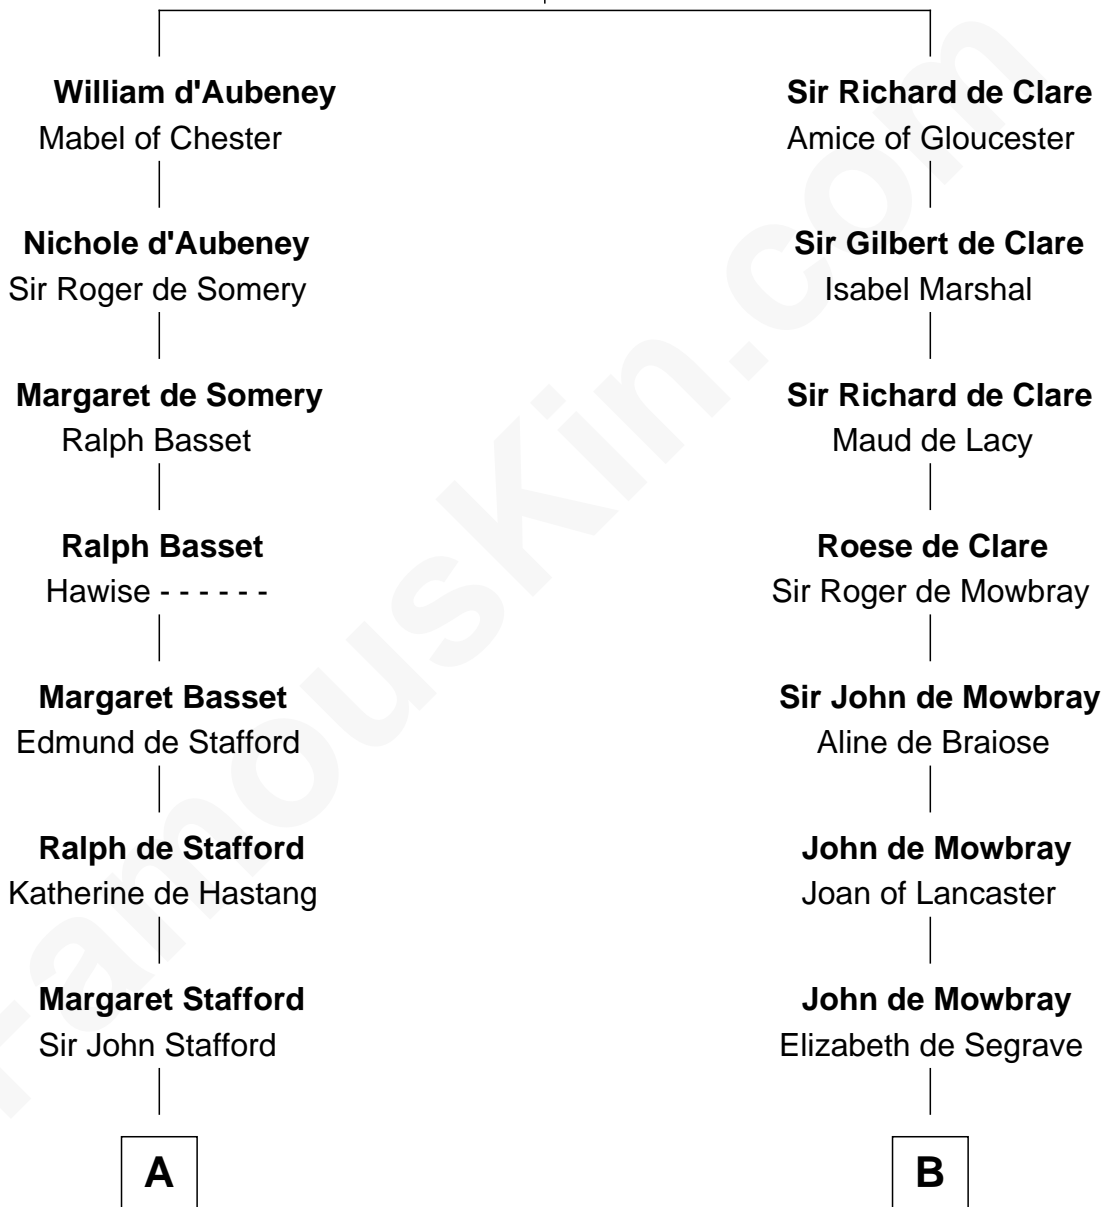

FamousKin.com

Relationship Chart of

Robert Townsend

Member of the Culper Spy Ring during the American Revolution

12th cousin 8 times removed of

Catherine Howard

5th Wife of King Henry VIII

Maud de St. Hilary

with husband
William d'Aubenev

with husband
Roger de Clare

C

—
Audrey Almy
James Townsend

—
Jacob Townsend
Phoebe Seaman

—
Samuel Townsend
Sarah Stoddard

—
Robert Townsend
Spy known as "Culper Jr."

FamousKin.com