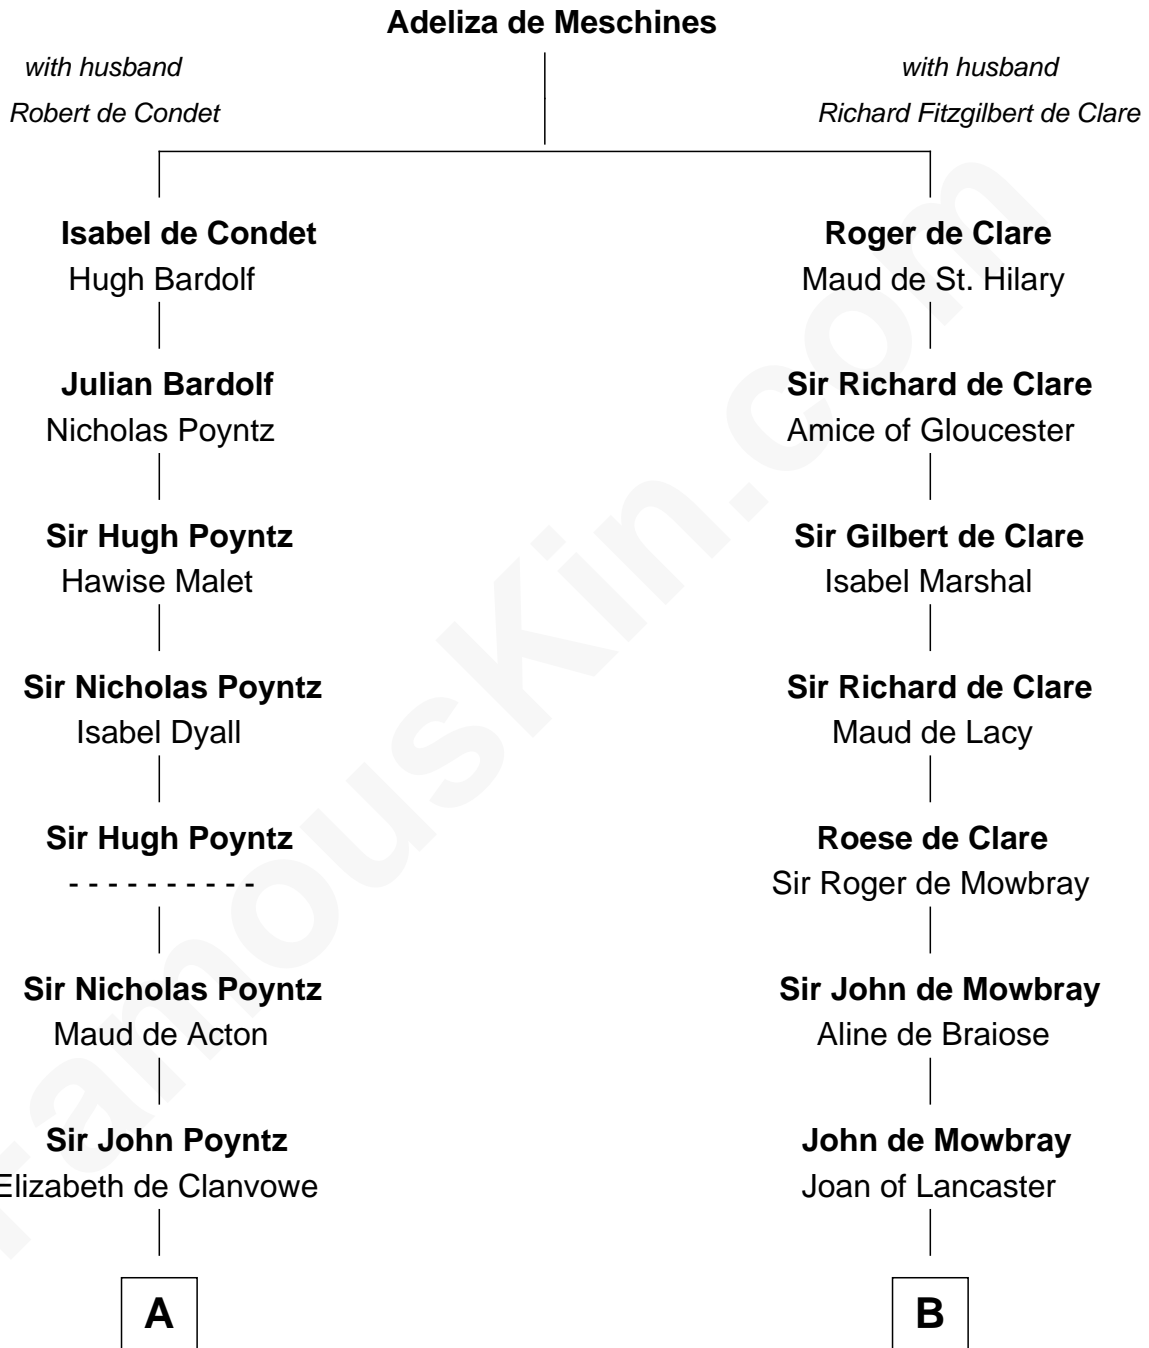

## Relationship Chart of

### Robert Townsend

Member of the Culper Spy Ring during the American Revolution

13th cousin 7 times removed of

### Catherine Howard

5th Wife of King Henry VIII

**C**

—  
**Audrey Almy**  
James Townsend

—  
**Jacob Townsend**  
Phoebe Seaman

—  
**Samuel Townsend**  
Sarah Stoddard

—  
**Robert Townsend**  
*Spy known as "Culper Jr."*