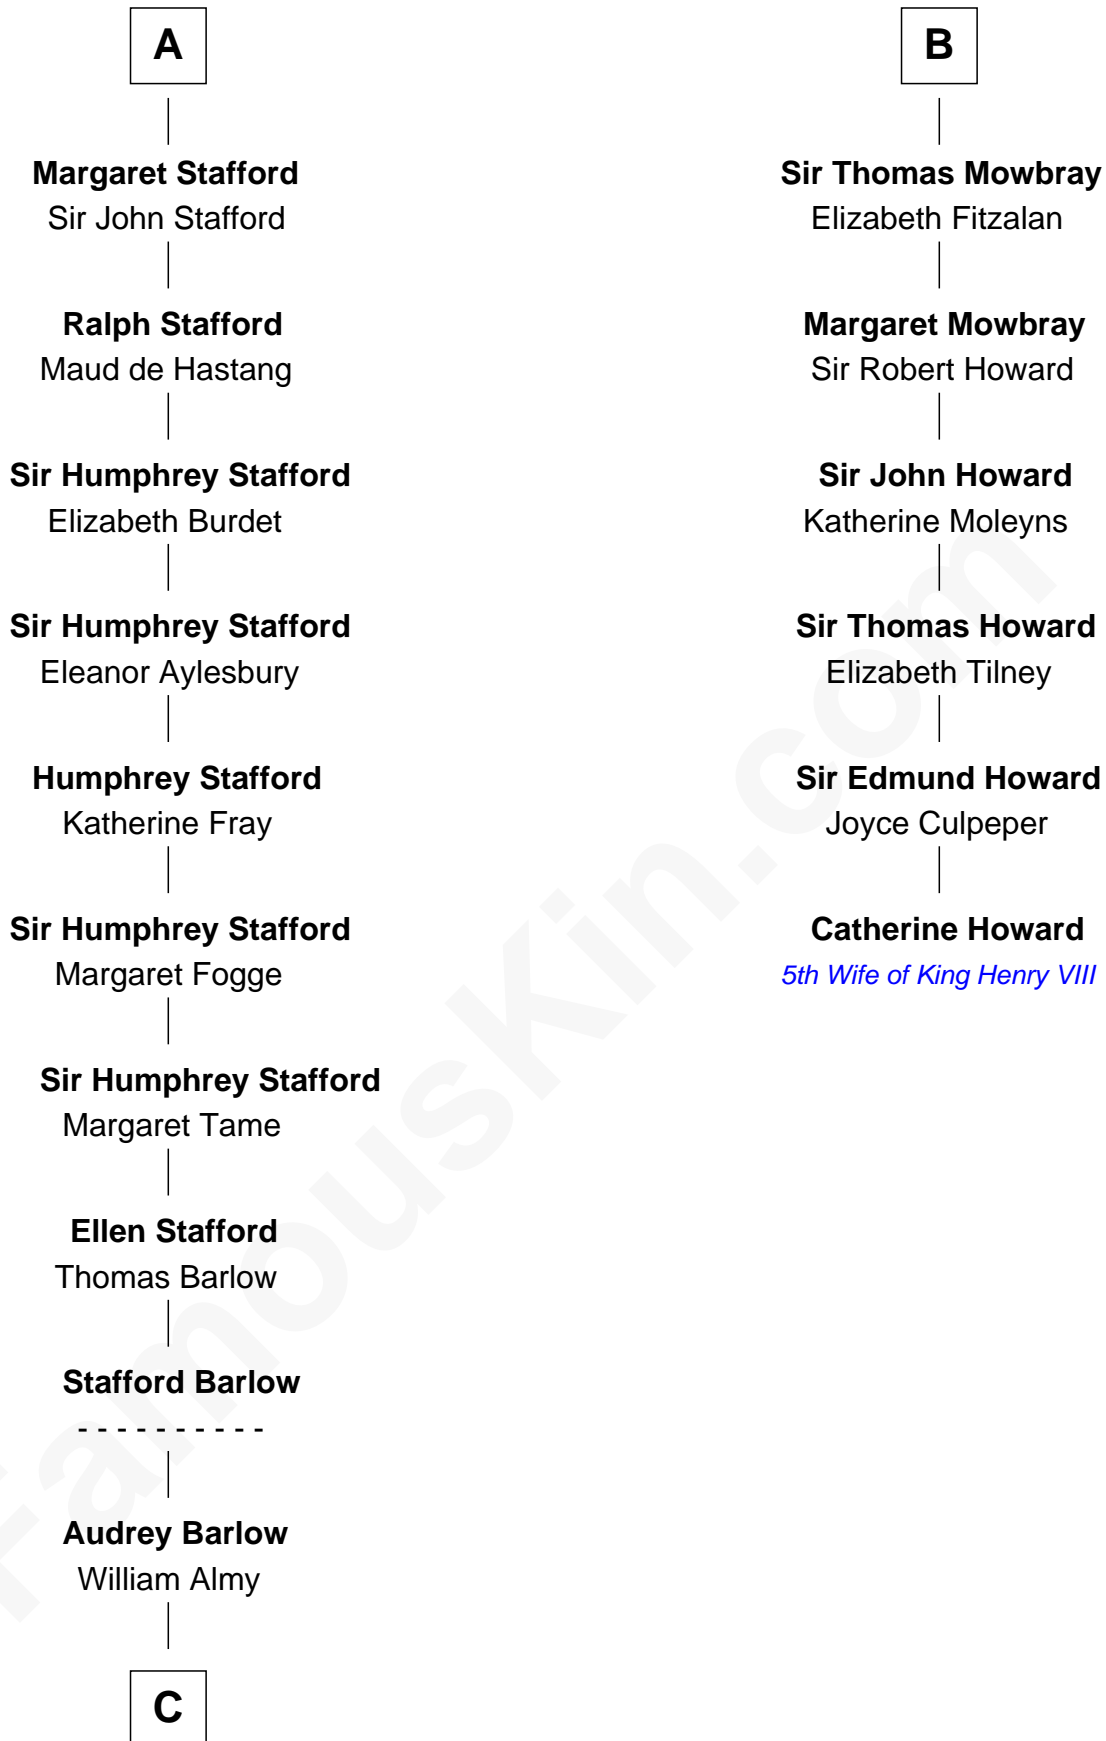

FamousKin.com

Relationship Chart of

Robert Townsend

Member of the Culper Spy Ring during the American Revolution

12th cousin 9 times removed of

Catherine Howard

5th Wife of King Henry VIII

C

—
Job Almy

Mary Unthank

—
Audrey Almy

James Townsend

—
Jacob Townsend

Phoebe Seaman

—
Samuel Townsend

Sarah Stoddard

—
Robert Townsend

Spy known as "Culper Jr."

FamousKin.com