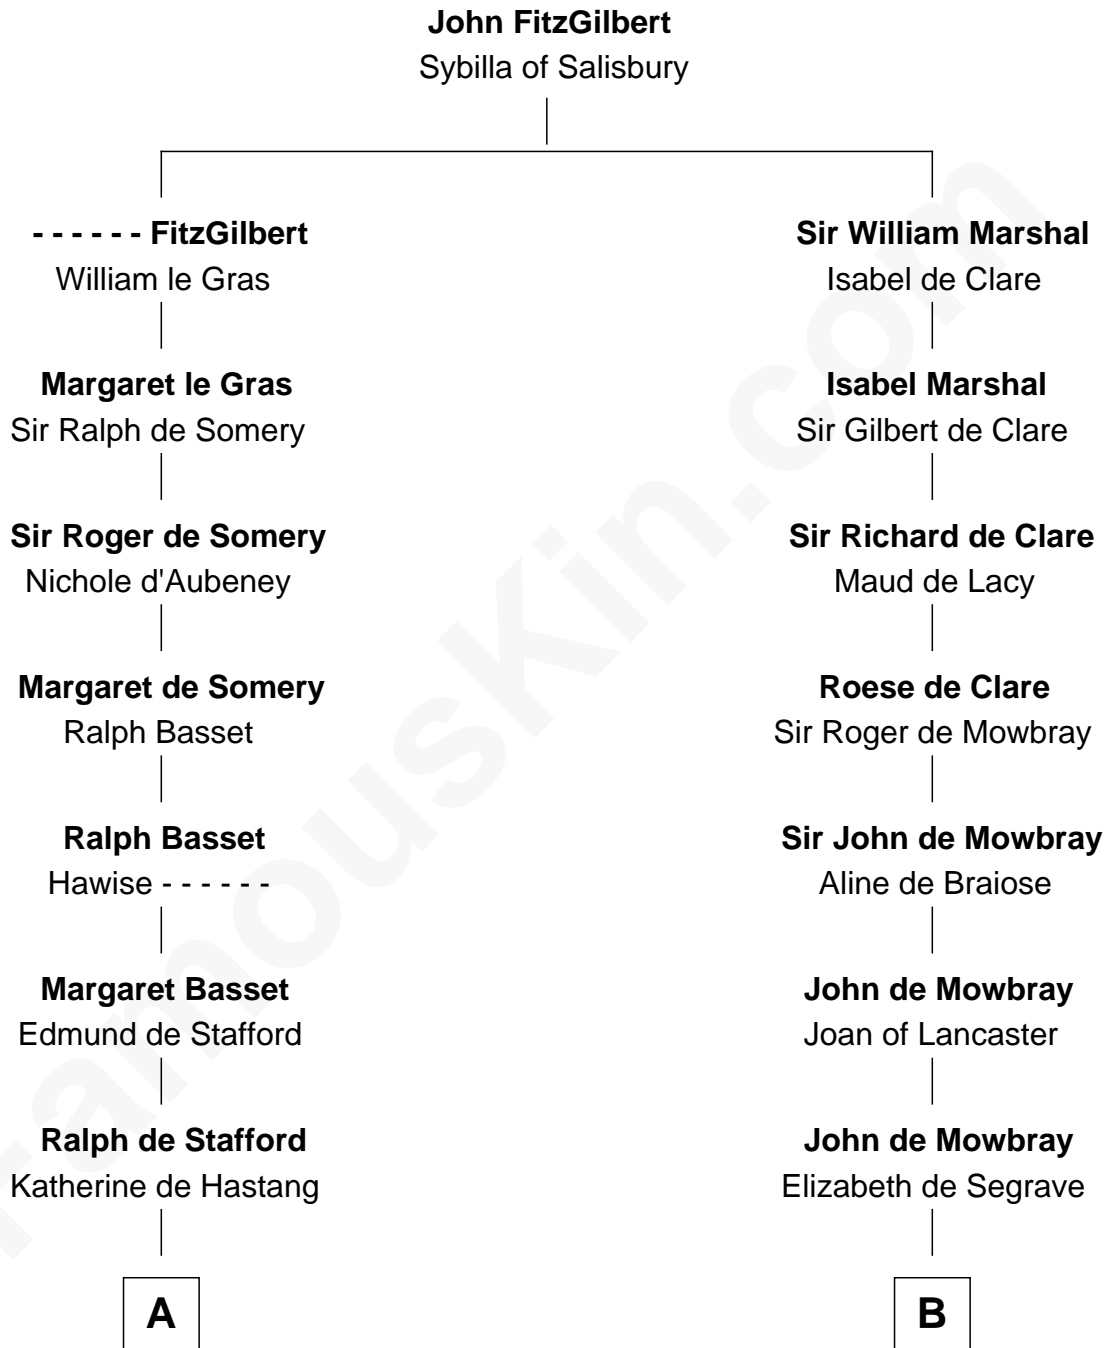

FamousKin.com

Relationship Chart of

Robert Townsend

Member of the Culper Spy Ring during the American Revolution

12th cousin 9 times removed of

Catherine Howard

5th Wife of King Henry VIII

C

—
Job Almy

Mary Unthank

—
Audrey Almy

James Townsend

—
Jacob Townsend

Phoebe Seaman

—
Samuel Townsend

Sarah Stoddard

—
Robert Townsend

Spy known as "Culper Jr."

FamousKin.com