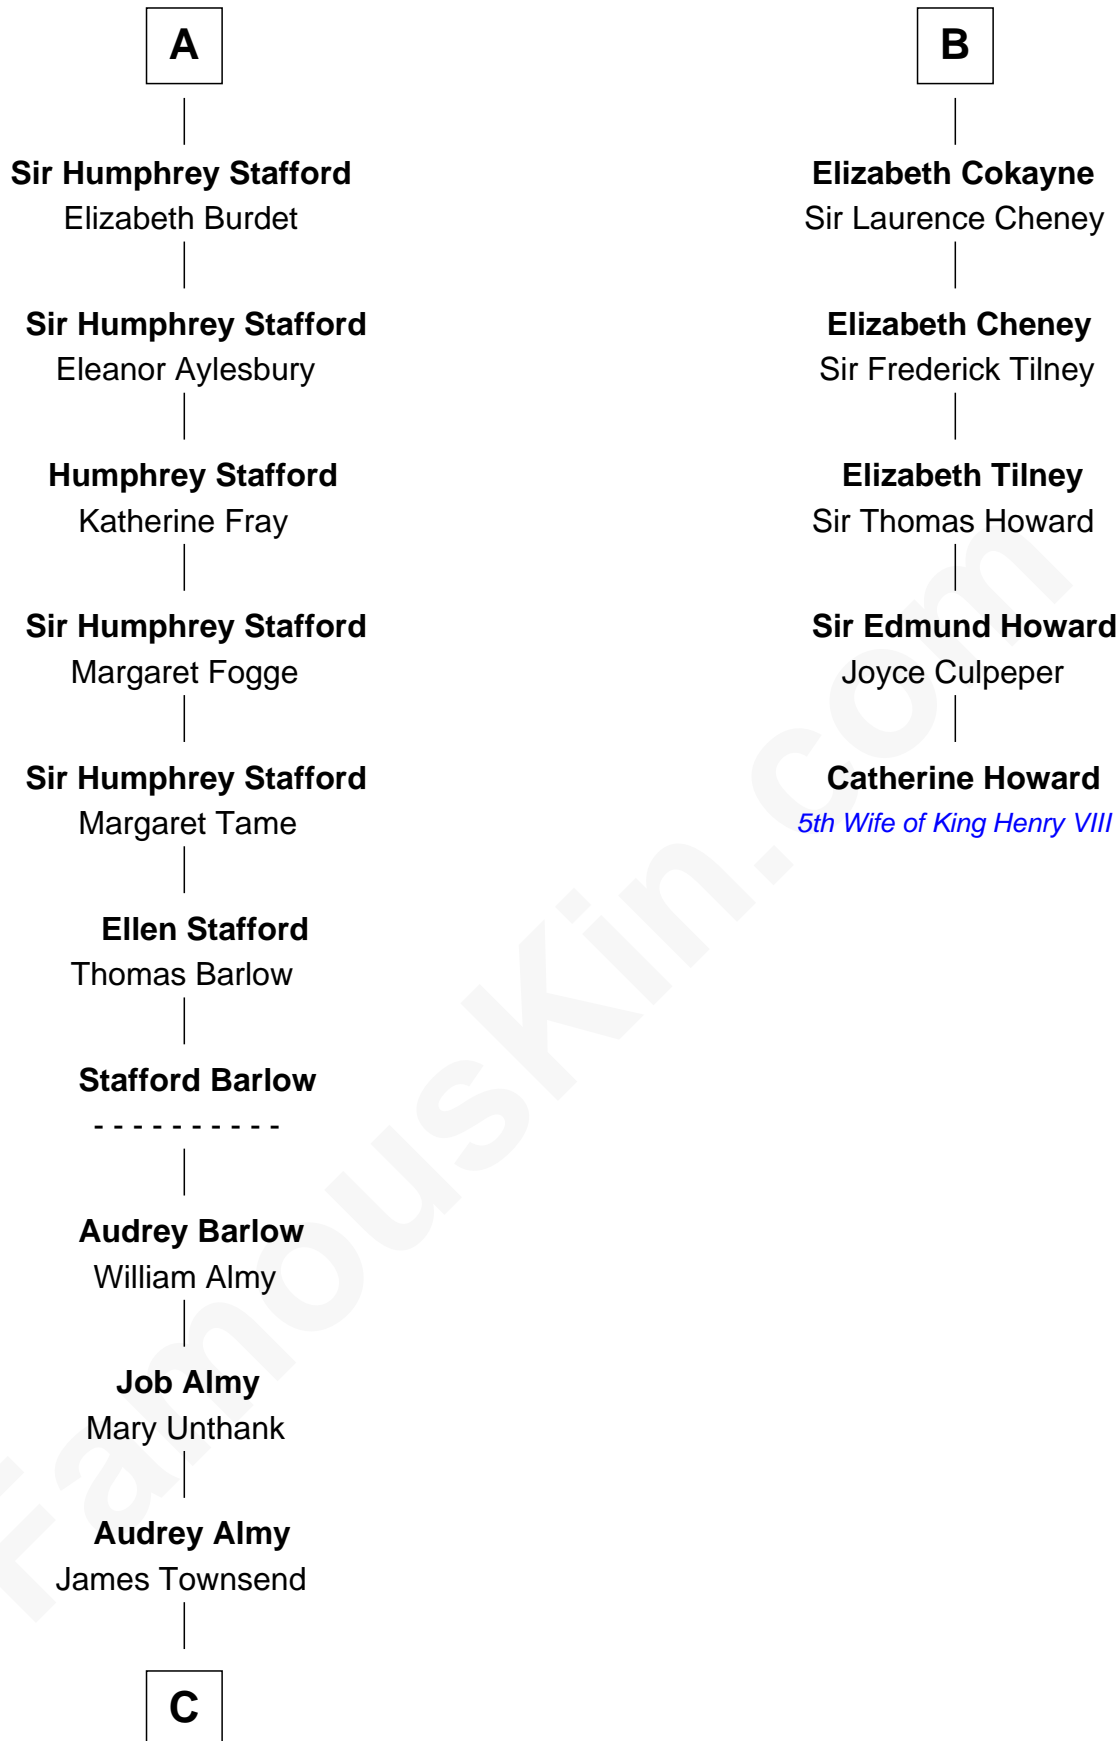

FamousKin.com
Relationship Chart of
Robert Townsend

Member of the Culper Spy Ring during the American Revolution

11th cousin 8 times removed of

Catherine Howard

5th Wife of King Henry VIII

Sir William Longespee

Maud Trussell
Sir John de Hastang

Maud de Hastang
Ralph Stafford

A

Ida Longespee
Sir Walter FitzRobert

Ela FitzWalter
William de Odingsells

Ida de Odingsells
Sir Roger de Herdeburgh

Ela Herdeburgh
Sir William de Boteler

Ankaret le Boteler
John le Strange

Eleanor le Strange
Sir Reynold de Grey

Ida Grey
John Cokayne

B

C

—
Jacob Townsend

Phoebe Seaman

—
Samuel Townsend