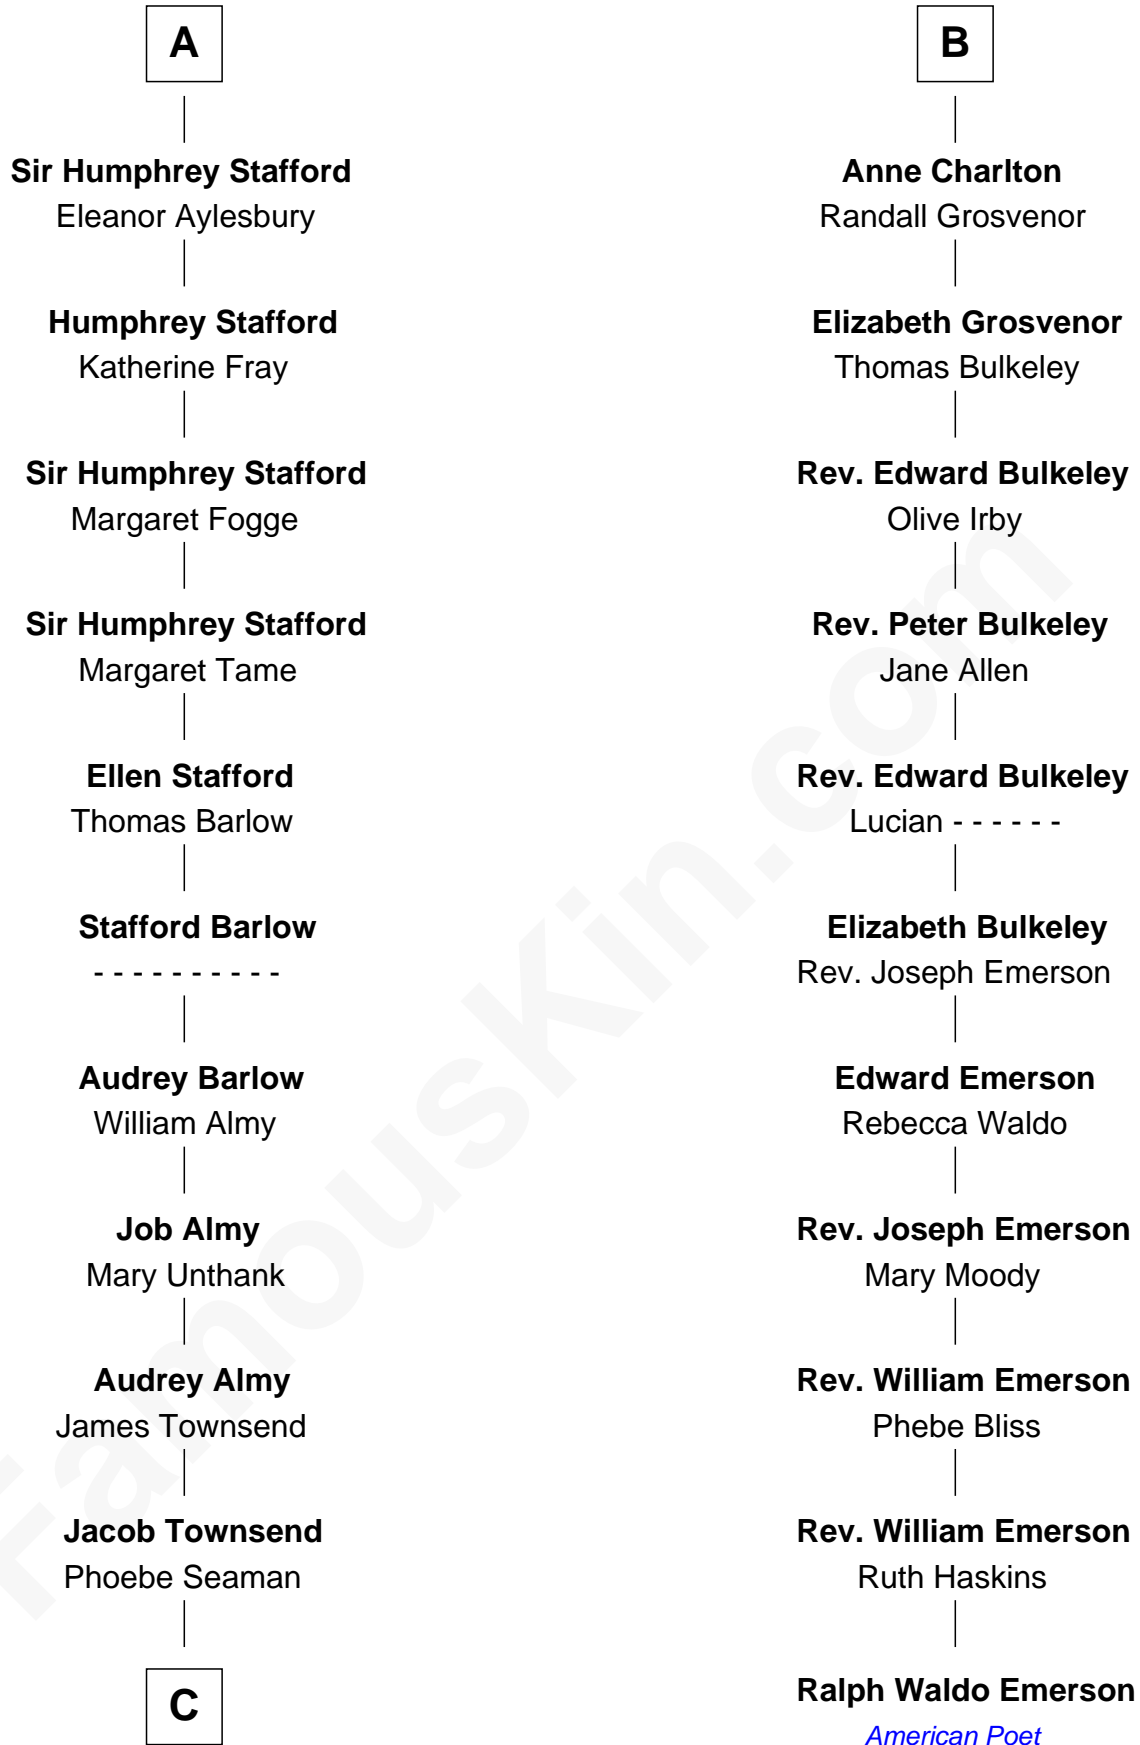

FamousKin.com

Relationship Chart of

Robert Townsend

Member of the Culper Spy Ring during the American Revolution

17th cousin 1 time removed of

Ralph Waldo Emerson

American Poet

C

—
Samuel Townsend

Sarah Stoddard

—
Robert Townsend

Spy known as "Culper Jr."

FamousKin.com