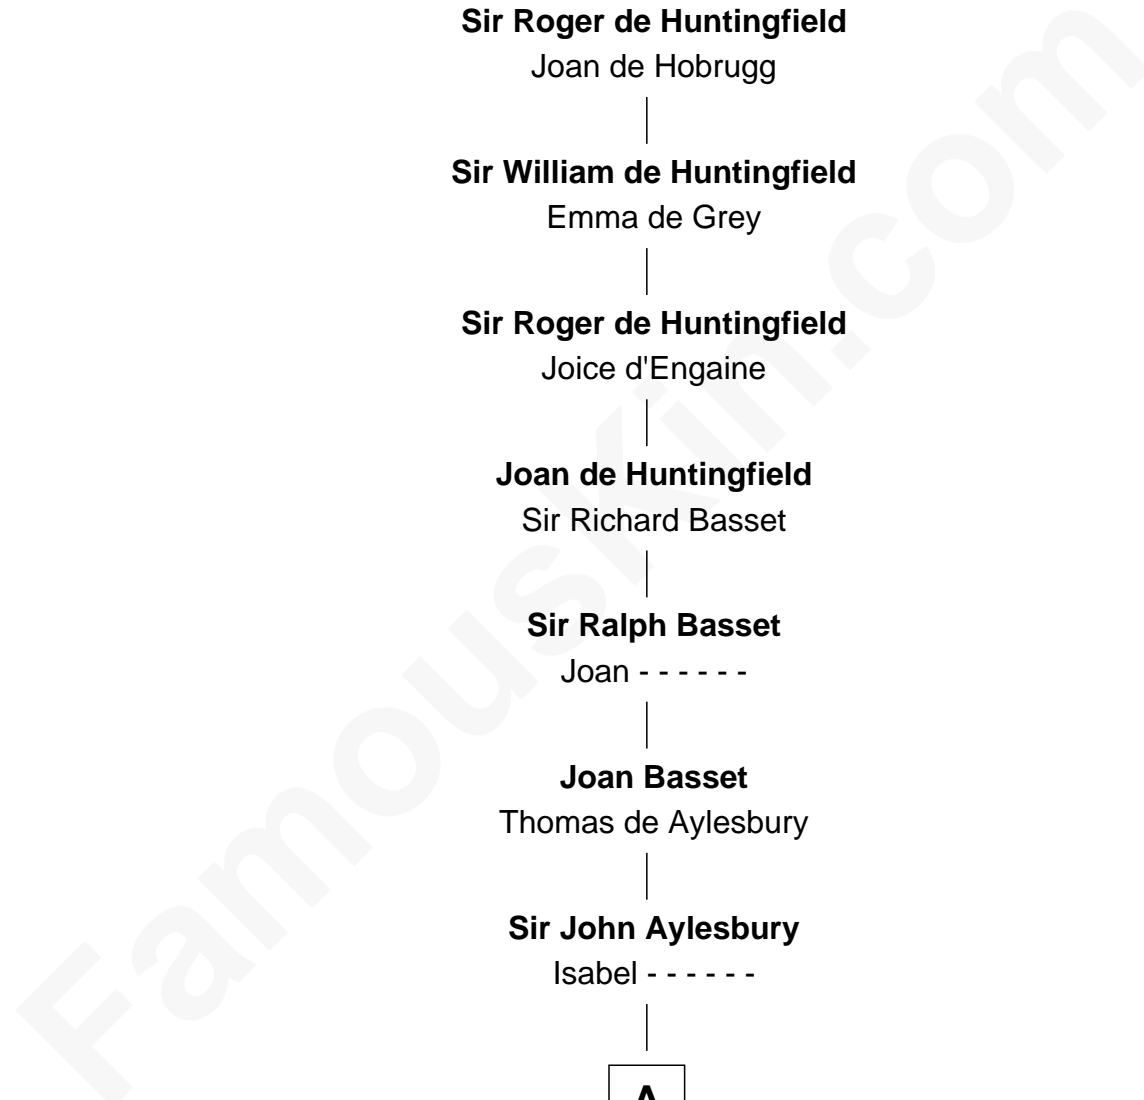

# FamousKin.com Relationship Chart of

**Robert Townsend**

*Member of the Culper Spy Ring during the American Revolution*

**18th Great-grandson of**

**William de Huntingfield**

*Magna Carta Surety*

**William de Huntingfield**

Sir Richard Basset

**Sir Ralph Basset**

Joan - - - - -

**Joan Basset**

Thomas de Aylesbury

**Sir John Aylesbury**

Isabel - - - - -

**A**

**A**

**Sir Thomas Aylesbury**

Katherine Pabenham

**Eleanor Aylesbury**

Sir Humphrey Stafford

**Humphrey Stafford**

Katherine Fray

**Sir Humphrey Stafford**