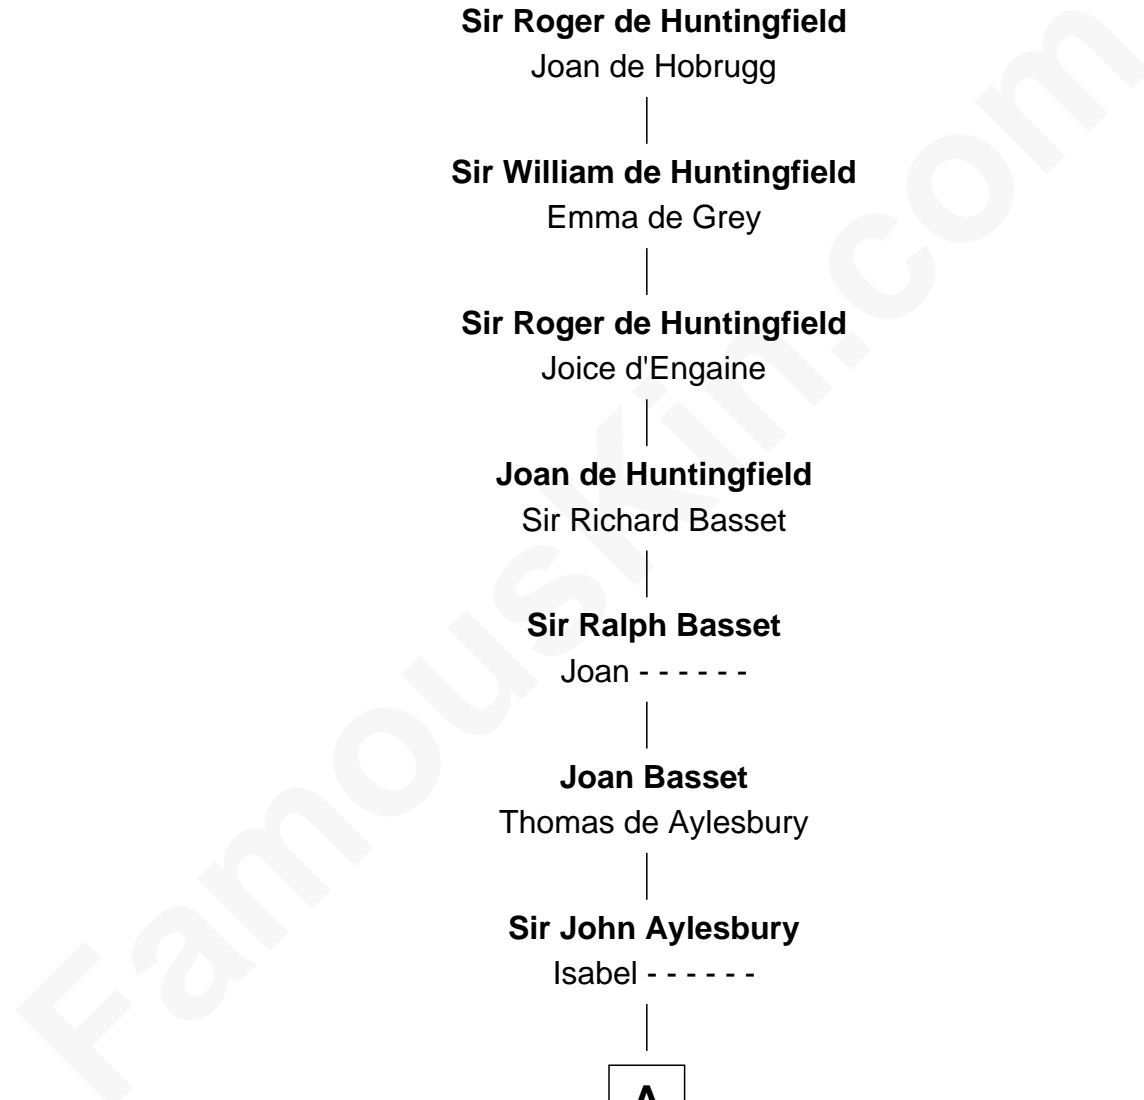

FamousKin.com
Relationship Chart of
Robert Townsend

Member of the Culper Spy Ring during the American Revolution

18th Great-grandson of

William de Huntingfield
Magna Carta Surety

William de Huntingfield

Isabel FitzWilliam

Sir Ralph Basset

Joan - - - - -

Joan Basset

Thomas de Aylesbury

Sir John Aylesbury

Isabel - - - - -

A

A