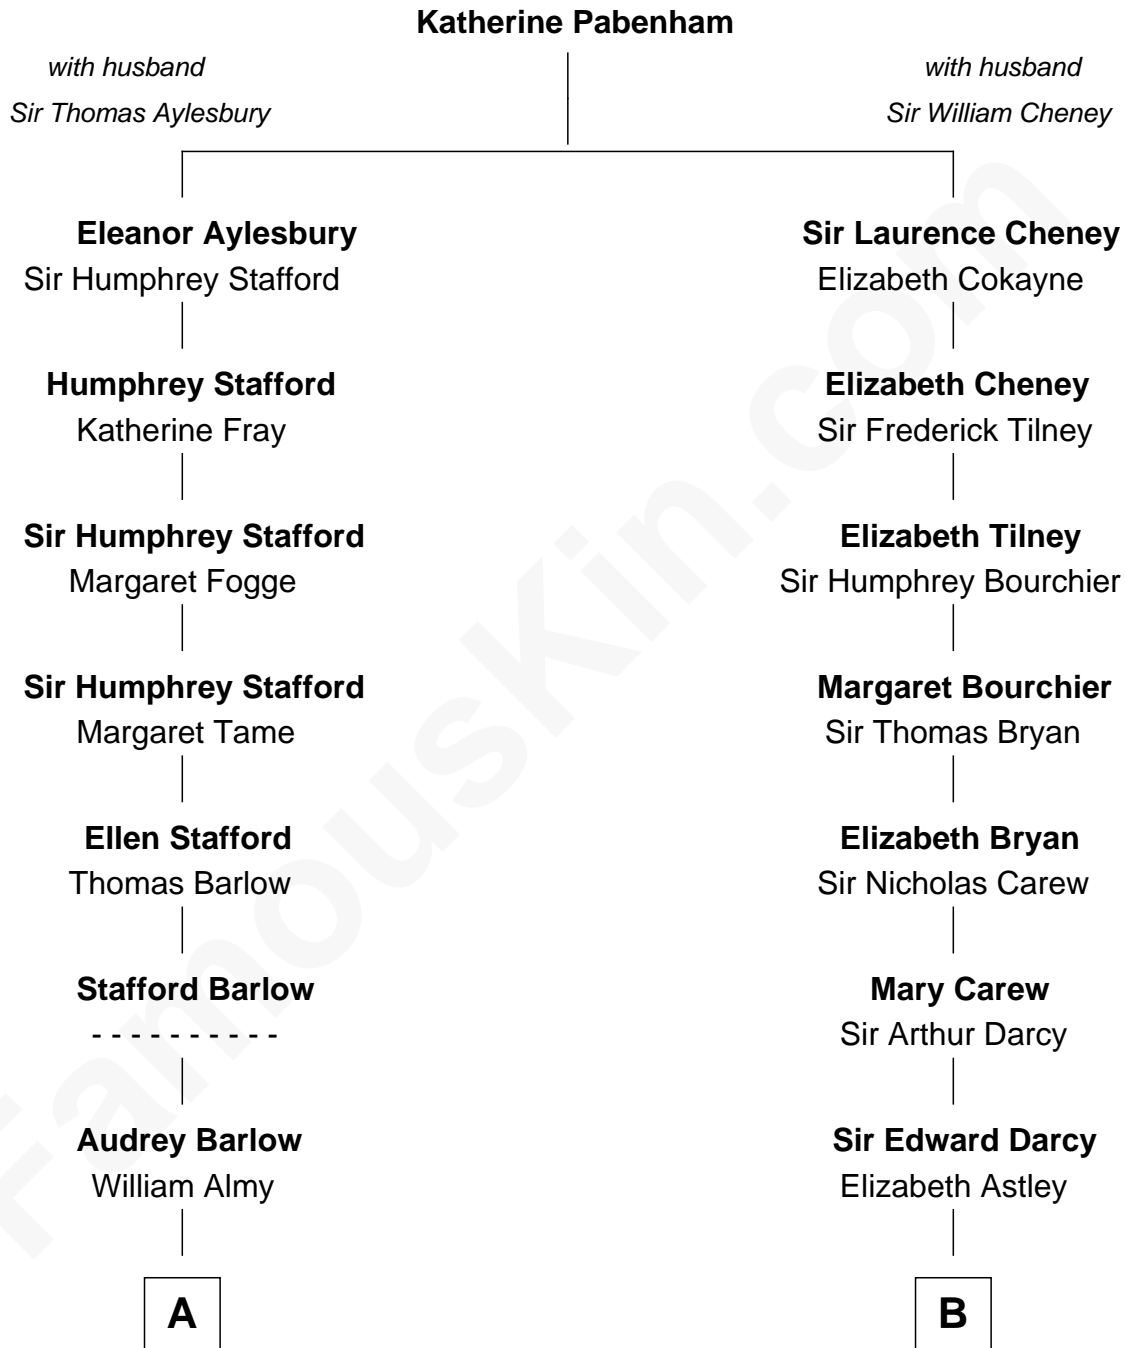

FamousKin.com

Relationship Chart of

Robert Townsend

Member of the Culper Spy Ring during the American Revolution

11th cousin 1 time removed of

Robert Treat Paine

Signer of the Declaration of Independence

A

Job Almy
Mary Unthank

Audrey Almy
James Townsend

Jacob Townsend
Phoebe Seaman

Samuel Townsend
Sarah Stoddard

Robert Townsend
Spy known as "Culper Jr."

B

Isabella Darcy
John Launce

Mary Launce
Rev. John Sherman

Abigail Sherman
Rev. Samuel Willard

Abigail Willard
Rev. Samuel Treat

Eunice Treat
Thomas Paine

Robert Treat Paine
Signer of Declaration of Independence