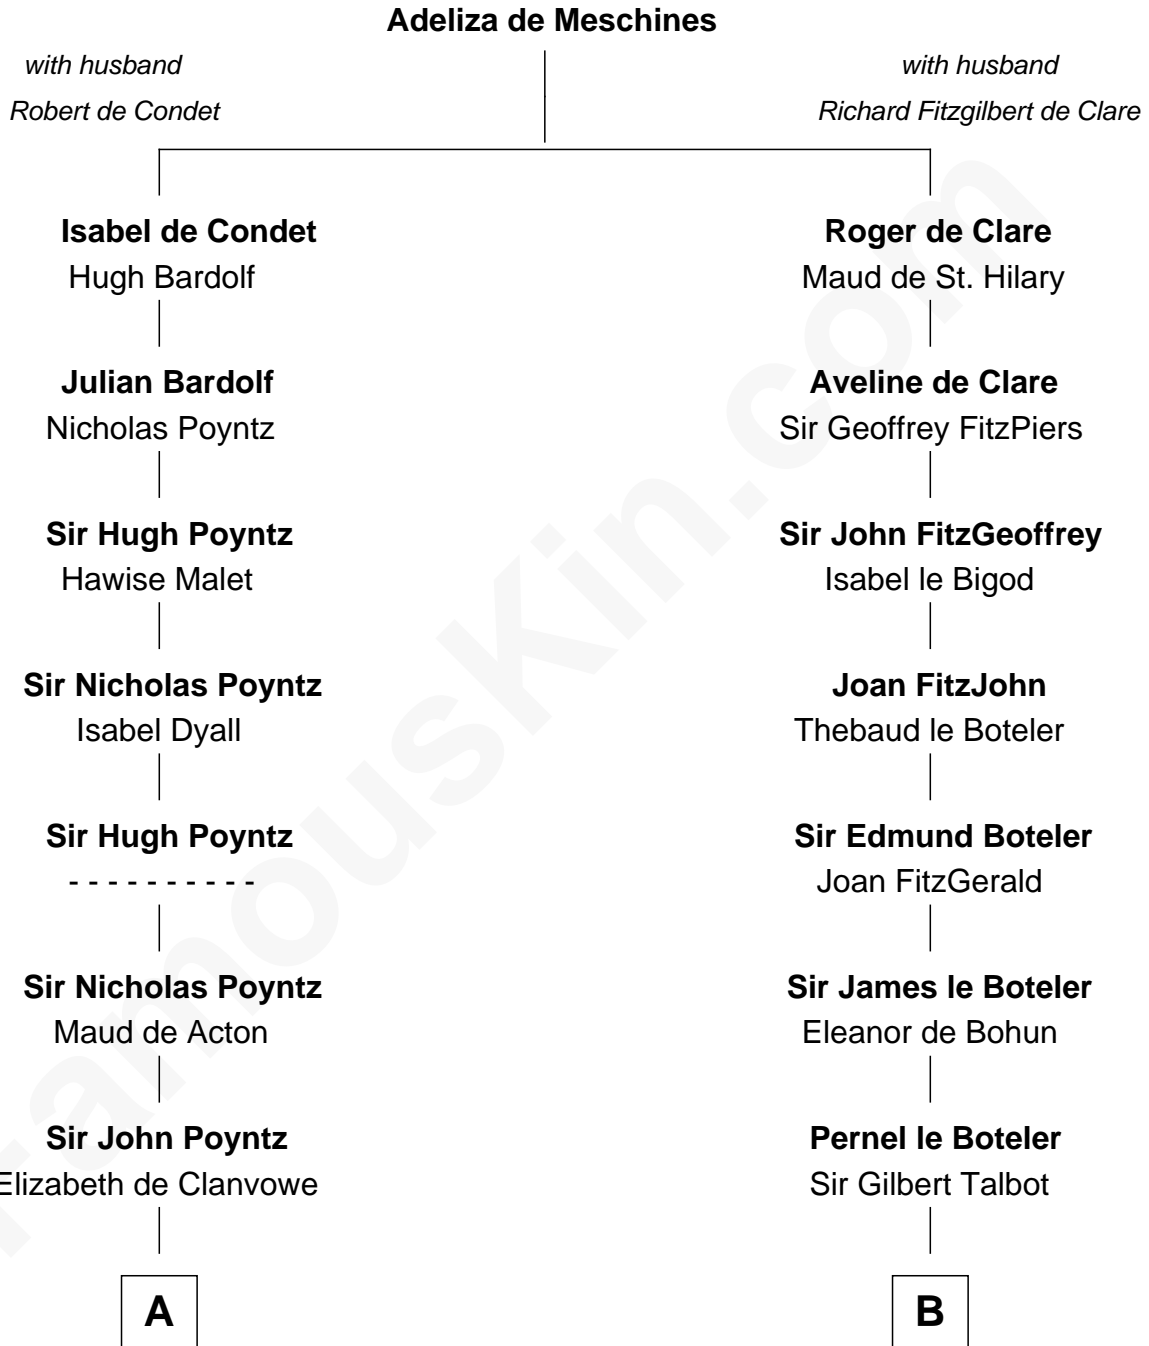

FamousKin.com

Relationship Chart of

Robert Townsend

Member of the Culper Spy Ring during the American Revolution

20th cousin of

Robert Treat Paine

Signer of the Declaration of Independence

C

Audrey Almy
James Townsend

Jacob Townsend
Phoebe Seaman

Samuel Townsend
Sarah Stoddard

Robert Townsend
Spy known as "Culper Jr."

D

Abigail Sherman
Rev. Samuel Willard

Abigail Willard
Rev. Samuel Treat

Eunice Treat
Thomas Paine