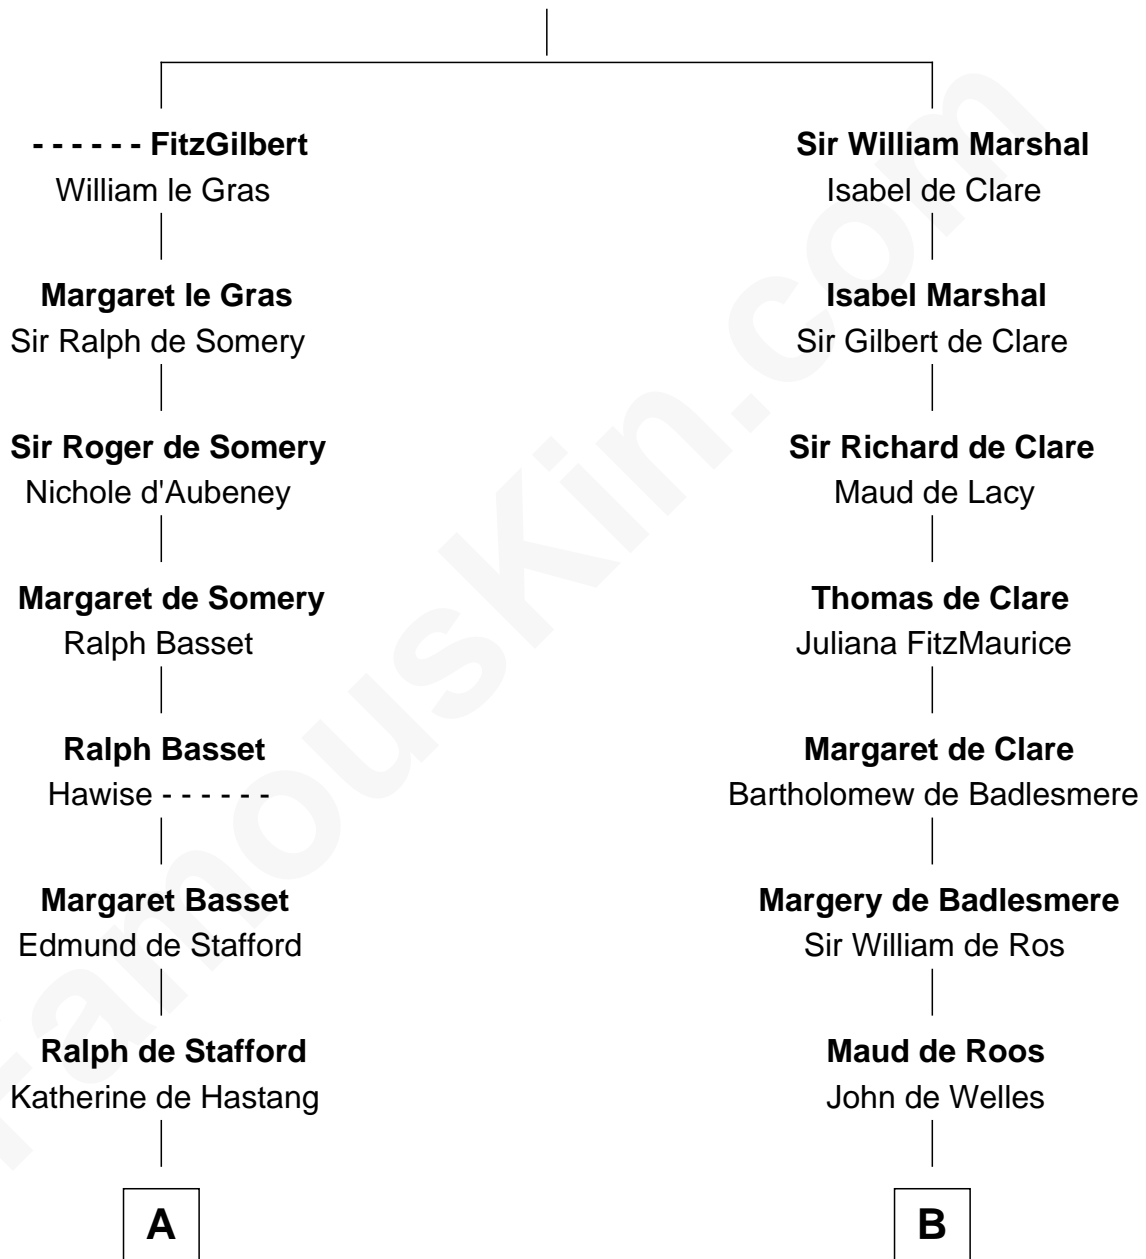

FamousKin.com

Relationship Chart of

Robert Townsend

Member of the Culper Spy Ring during the American Revolution

19th cousin 2 times removed of

Robert Treat Paine

Signer of the Declaration of Independence

John FitzGilbert
Sybilla of Salisbury

C

Job Almy
Mary Unthank

Audrey Almy
James Townsend

Jacob Townsend
Phoebe Seaman

Samuel Townsend
Sarah Stoddard

Robert Townsend
Spy known as "Culper Jr."

D

Abigail Willard
Rev. Samuel Treat

Eunice Treat
Thomas Paine

Robert Treat Paine
Signer of Declaration of Independence

FamousKin.com