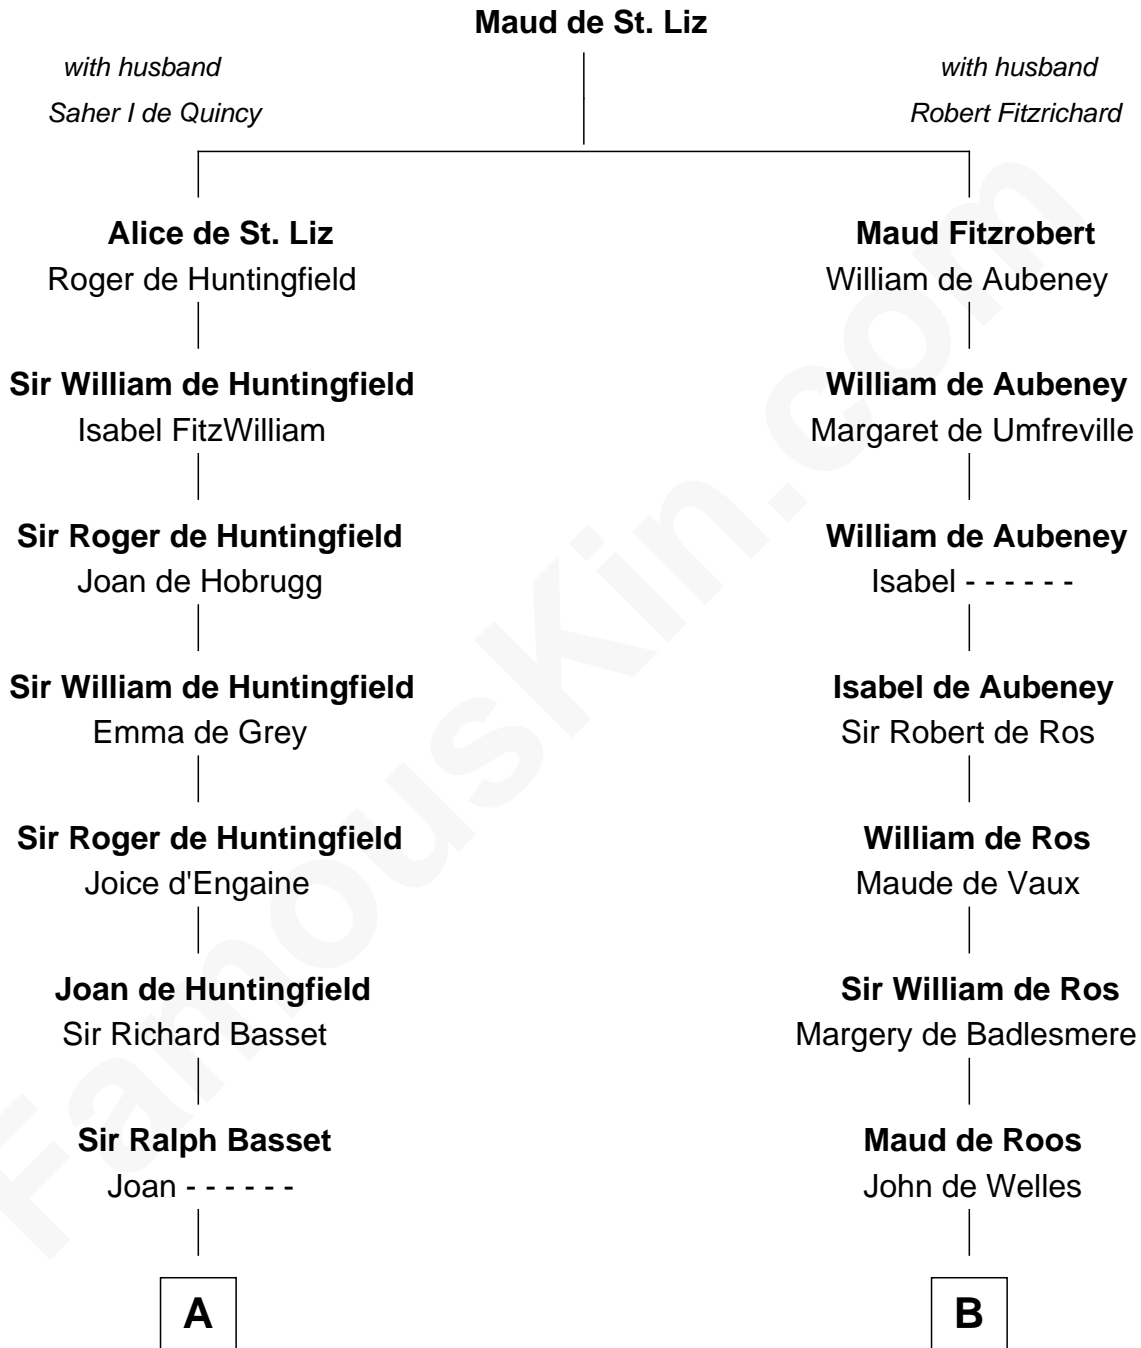

FamousKin.com

Relationship Chart of

Robert Townsend

Member of the Culper Spy Ring during the American Revolution

19th cousin 2 times removed of

Thomas Nelson

Signer of the Declaration of Independence

C

Job Almy
Mary Unthank

Audrey Almy
James Townsend

Jacob Townsend
Phoebe Seaman

Samuel Townsend
Sarah Stoddard

Robert Townsend
Spy known as "Culper Jr."

D

Margaret Reade
Thomas Nelson

William Nelson
Elizabeth Burwell