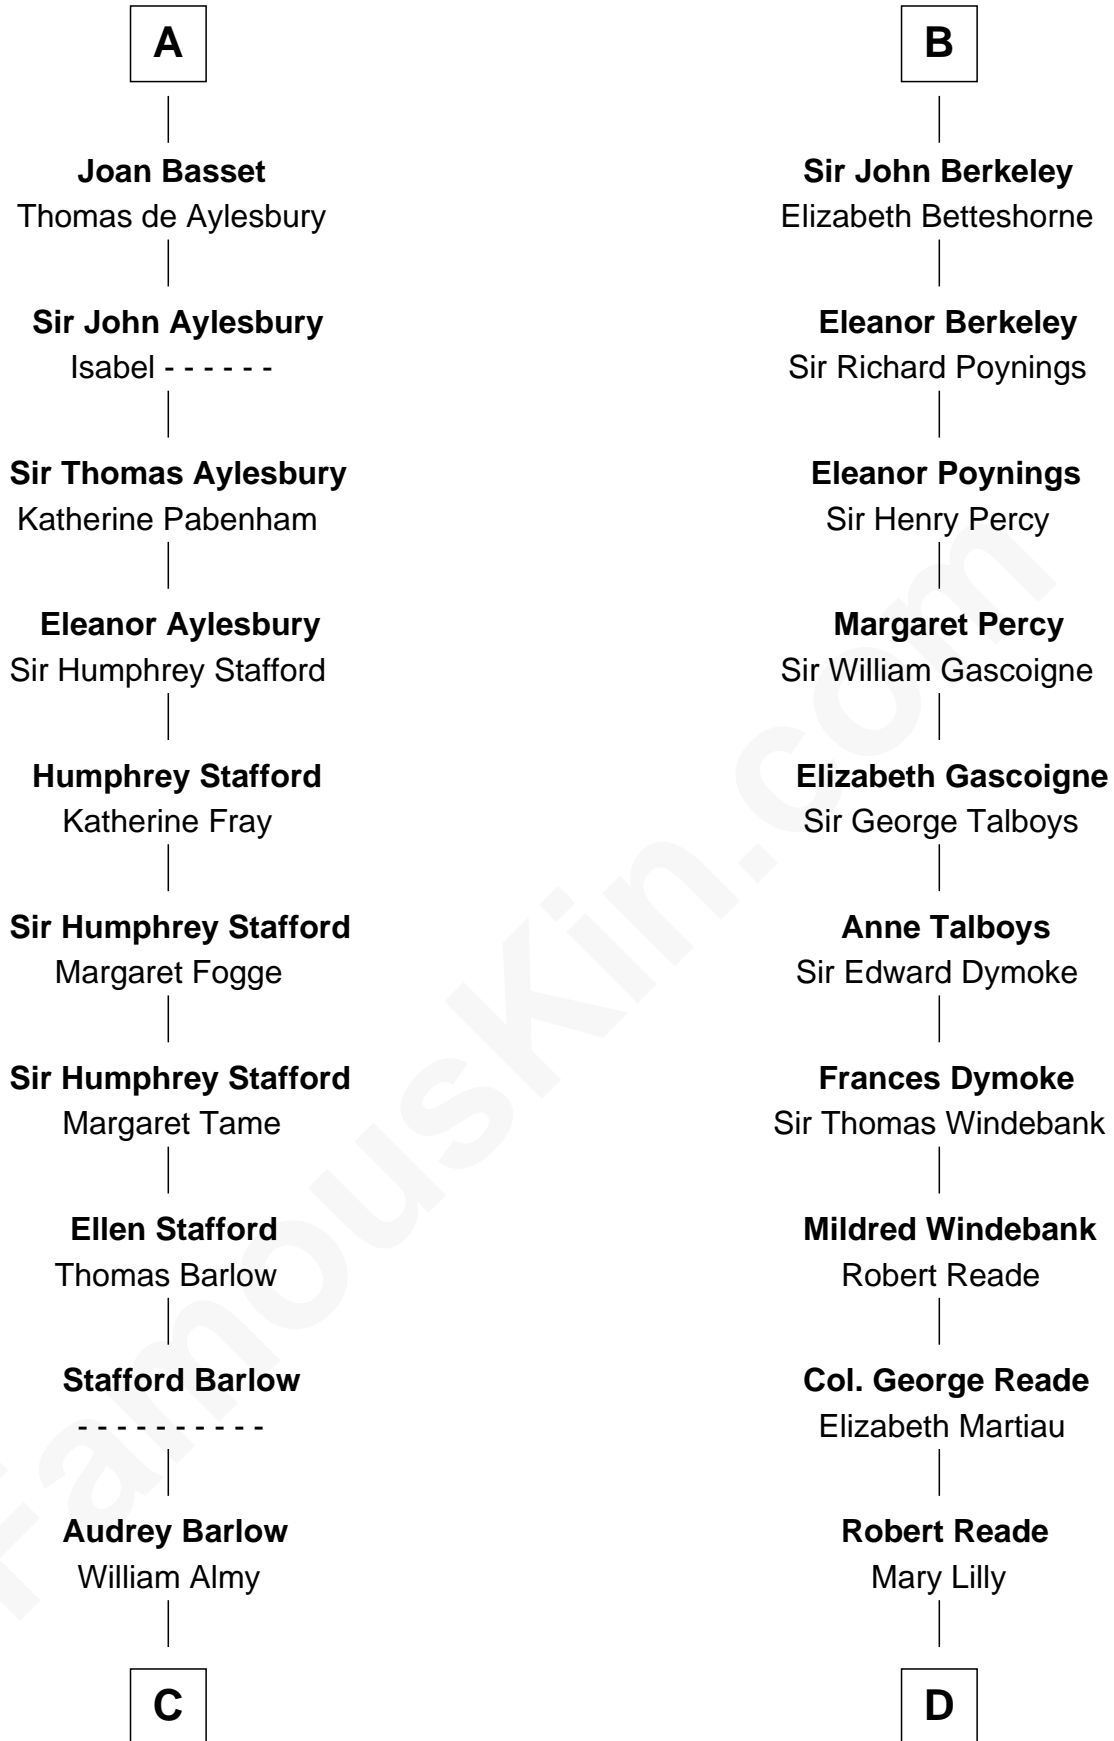

## Relationship Chart of

### Robert Townsend

*Member of the Culper Spy Ring during the American Revolution*

19th cousin 2 times removed of

### Thomas Nelson

*Signer of the Declaration of Independence*

**Saher I de Quincy**

Maud de St. Liz

**C**

**Job Almy**  
Mary Unthank

**Audrey Almy**  
James Townsend

**Jacob Townsend**  
Phoebe Seaman