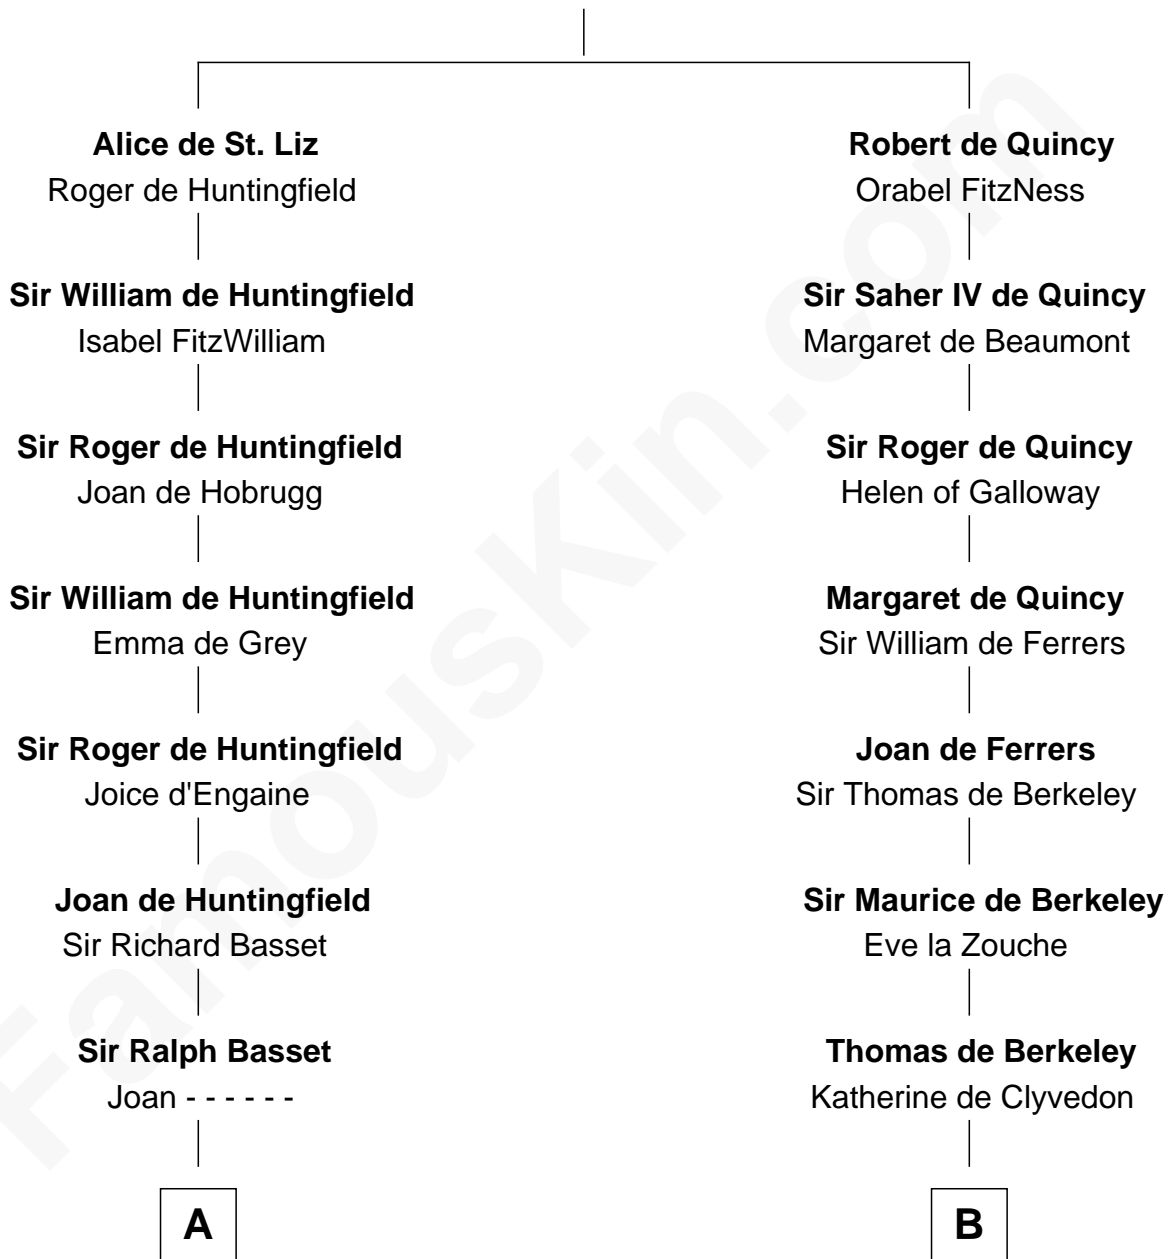

## Relationship Chart of

### Robert Townsend

*Member of the Culper Spy Ring during the American Revolution*

19th cousin 2 times removed of

### Thomas Nelson

*Signer of the Declaration of Independence*

**Saher I de Quincy**

Maud de St. Liz

**C**

**Job Almy**  
Mary Unthank

**Audrey Almy**  
James Townsend

**Jacob Townsend**  
Phoebe Seaman

**Samuel Townsend**  
Sarah Stoddard

**Robert Townsend**  
*Spy known as "Culper Jr."*

**D**

**Margaret Reade**  
Thomas Nelson

**William Nelson**  
Elizabeth Burwell

**Thomas Nelson**  
*Signer of Declaration of Independence*