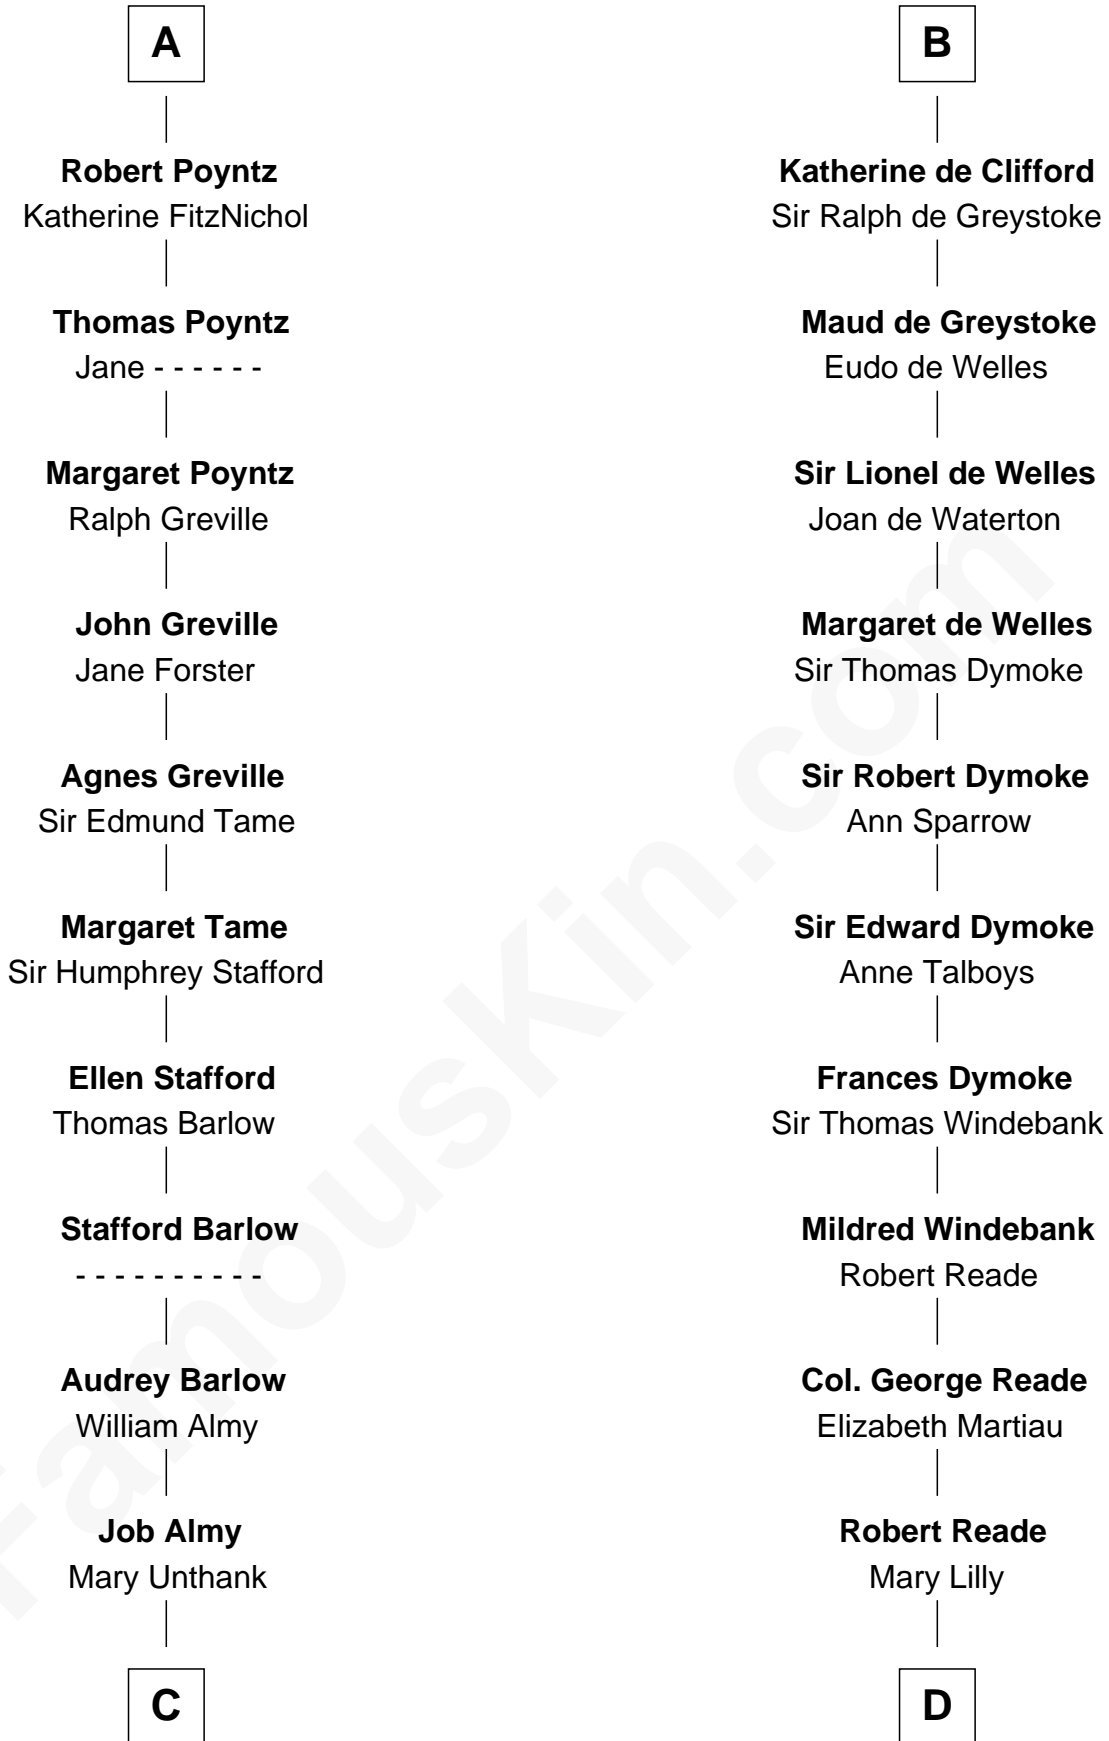

## Relationship Chart of

### Robert Townsend

*Member of the Culper Spy Ring during the American Revolution*

19th cousin 1 time removed of

### Thomas Nelson

*Signer of the Declaration of Independence*

**C**

**Audrey Almy**  
James Townsend

**Jacob Townsend**  
Phoebe Seaman

**Samuel Townsend**  
Sarah Stoddard

**Robert Townsend**  
*Spy known as "Culper Jr."*