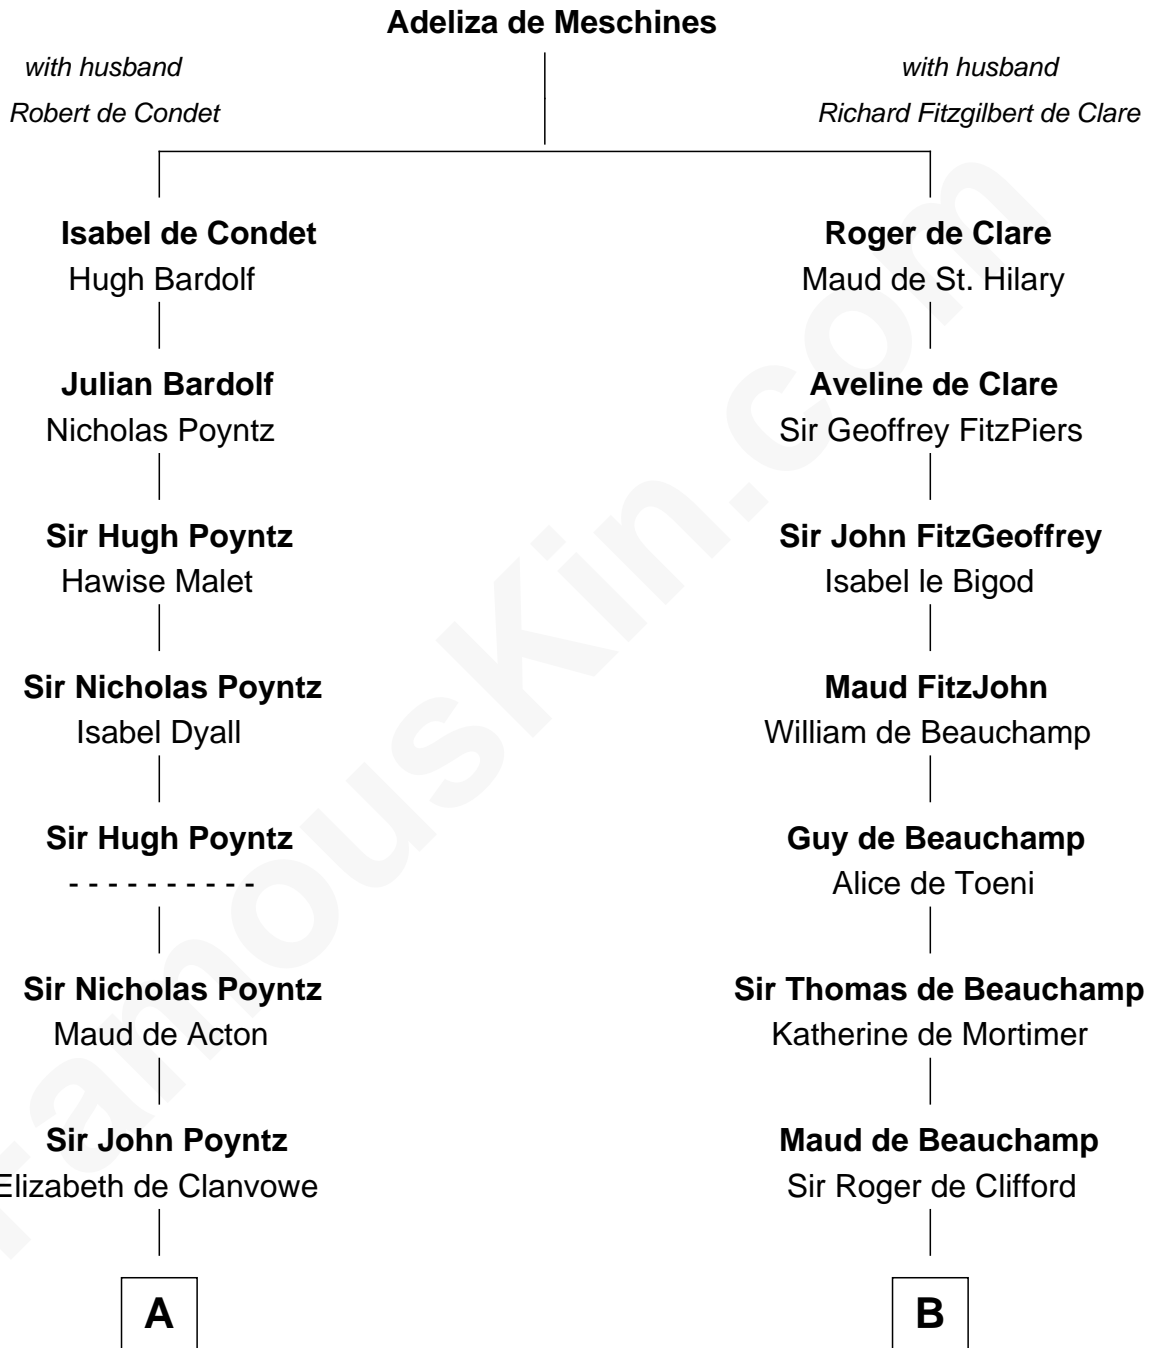

## Relationship Chart of

### Robert Townsend

*Member of the Culper Spy Ring during the American Revolution*

19th cousin 1 time removed of

### Thomas Nelson

*Signer of the Declaration of Independence*

**C**

**Audrey Almy**  
James Townsend

**Jacob Townsend**  
Phoebe Seaman

**Samuel Townsend**  
Sarah Stoddard

**Robert Townsend**  
*Spy known as "Culper Jr."*