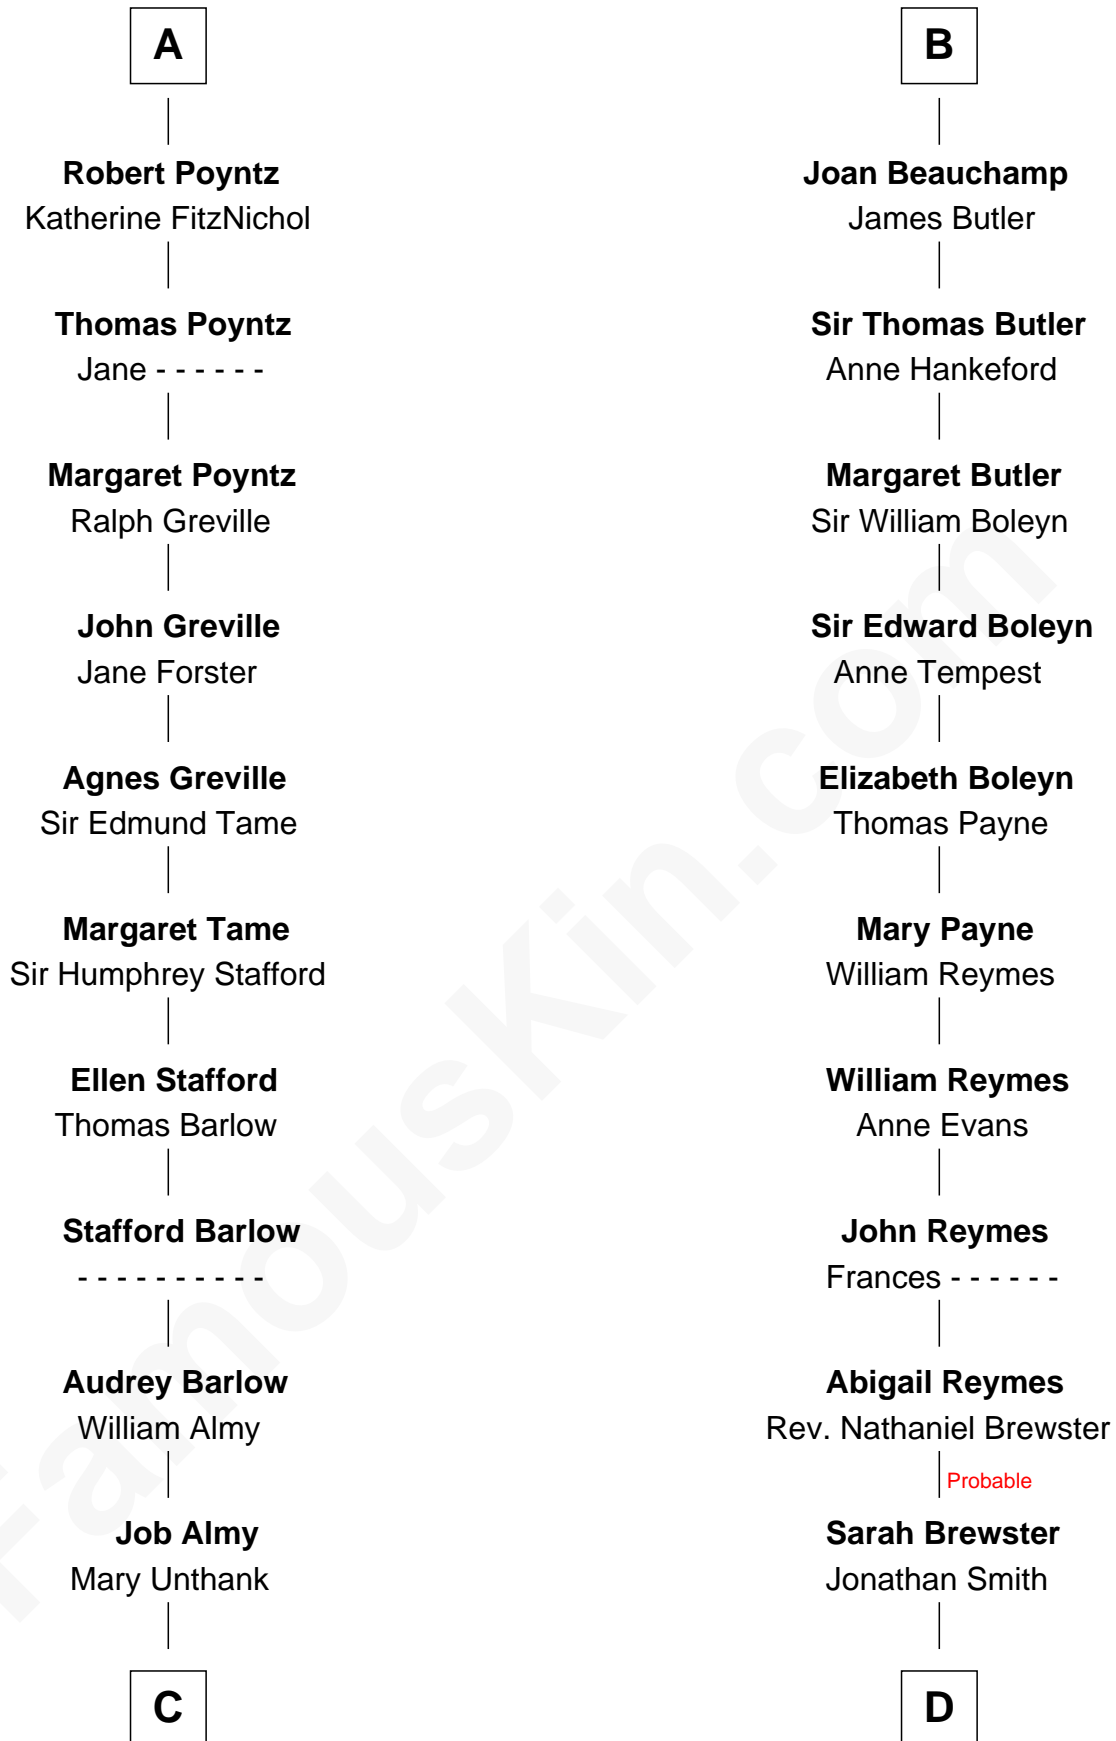

FamousKin.com

Relationship Chart of

Robert Townsend

Member of the Culper Spy Ring during the American Revolution

19th cousin 1 time removed of

William Floyd

Signer of the Declaration of Independence

C

Audrey Almy
James Townsend

Jacob Townsend
Phoebe Seaman

Samuel Townsend
Sarah Stoddard

Robert Townsend
Spy known as "Culper Jr."

D

Jonathan Smith
Elizabeth Platt

Tabitha Smith
Nicholl Floyd

William Floyd
Signer of Declaration of Independence