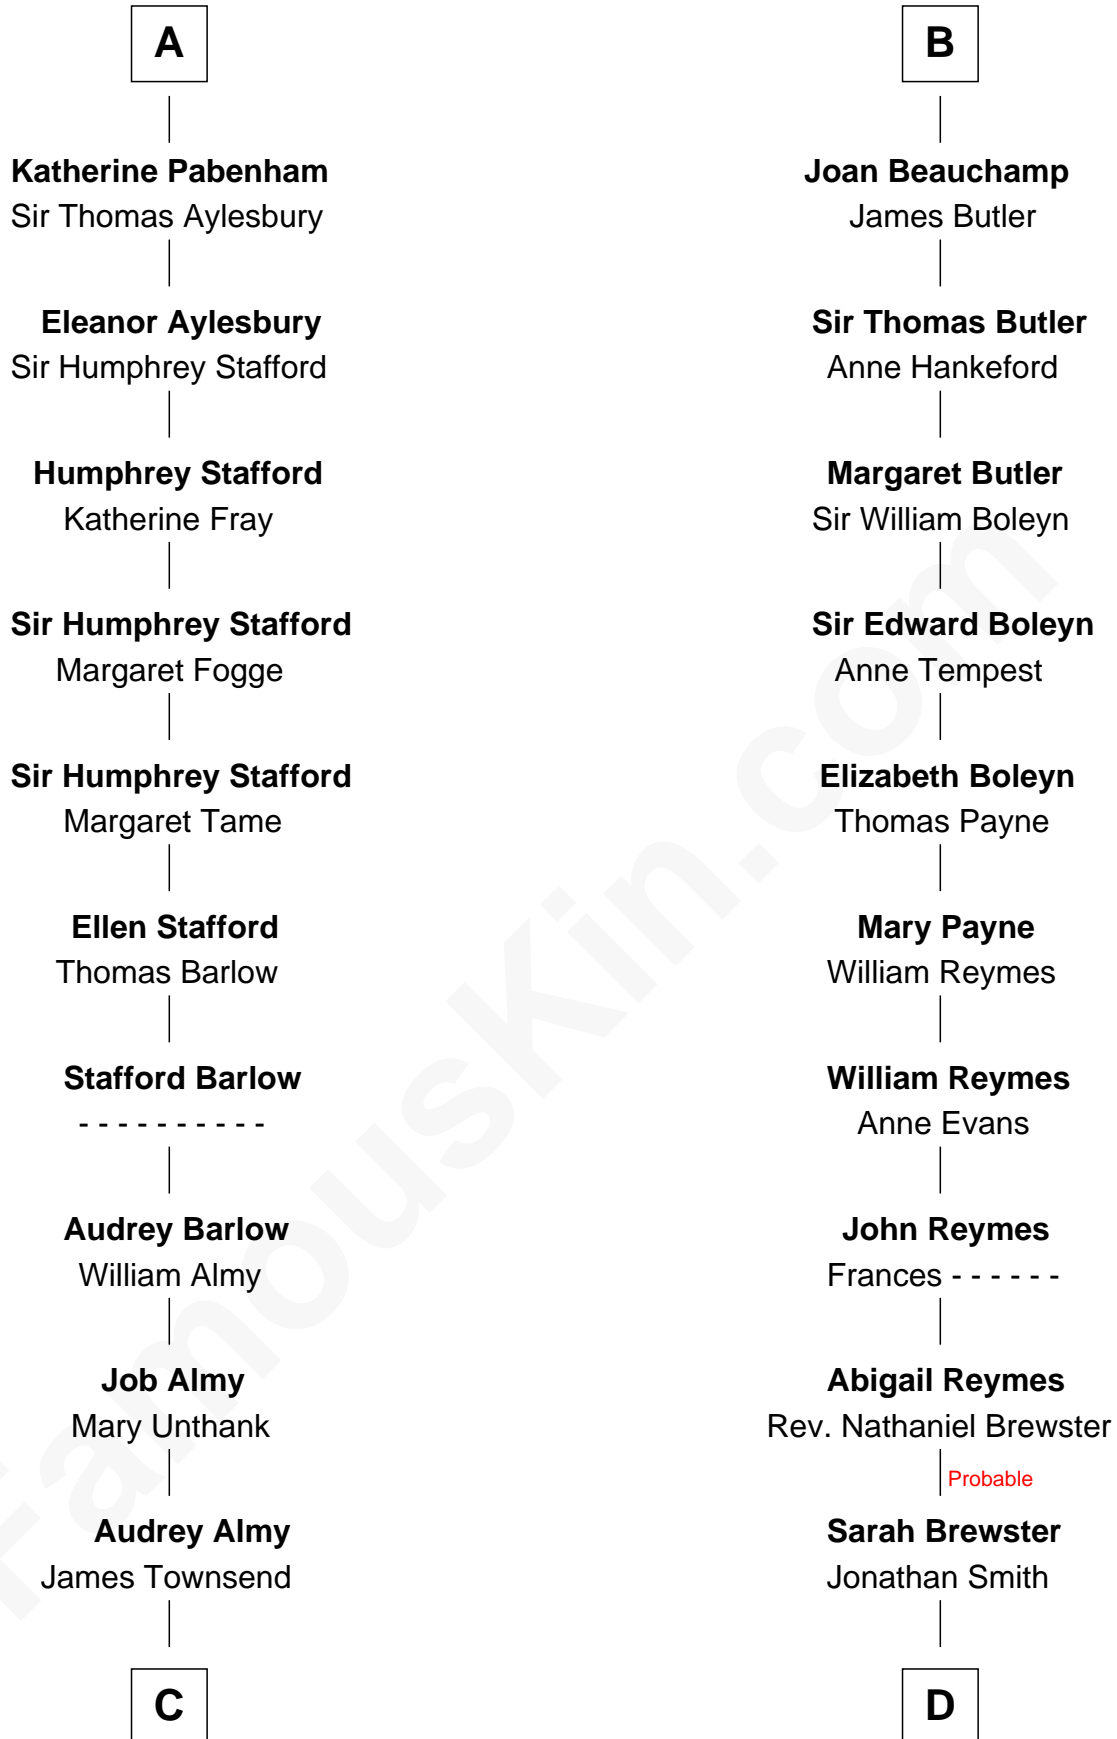

FamousKin.com

Relationship Chart of

Robert Townsend

Member of the Culper Spy Ring during the American Revolution

19th cousin of

William Floyd

Signer of the Declaration of Independence

C

Jacob Townsend

Phoebe Seaman

Samuel Townsend

Sarah Stoddard

Robert Townsend

Spy known as "Culper Jr."

D

Jonathan Smith

Elizabeth Platt

Tabitha Smith

Nicholl Floyd

William Floyd

Signer of Declaration of Independence

FamousKin.com