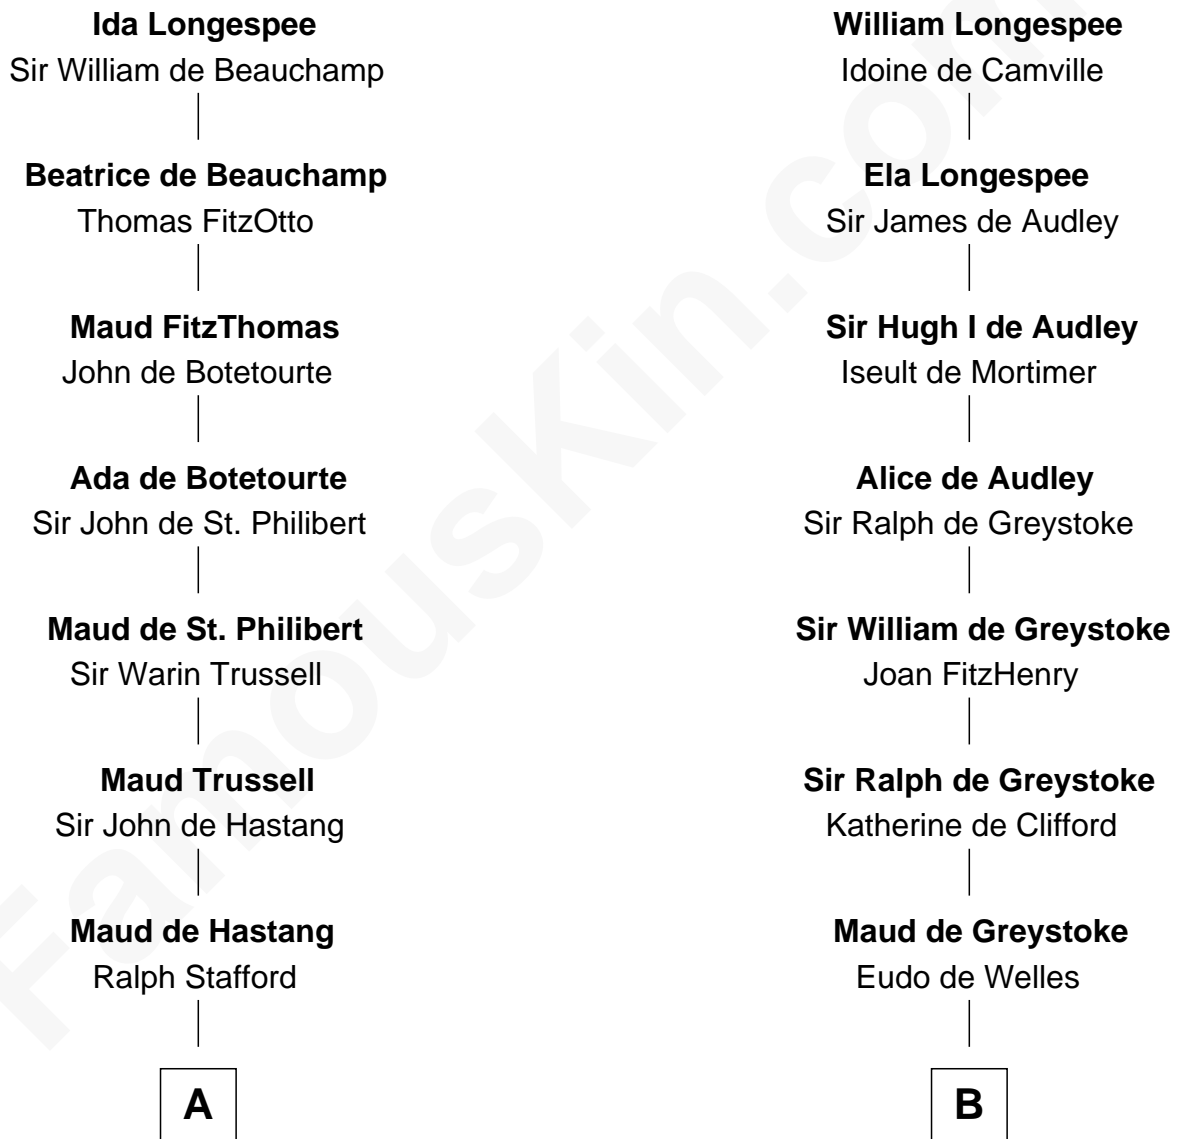

FamousKin.com

Relationship Chart of

Robert Townsend

Member of the Culper Spy Ring during the American Revolution

19th cousin of

William Floyd

Signer of the Declaration of Independence

Sir William Longespee

Ela of Salisbury

C

Jacob Townsend

Phoebe Seaman

Samuel Townsend

Sarah Stoddard

Robert Townsend

Spy known as "Culper Jr."