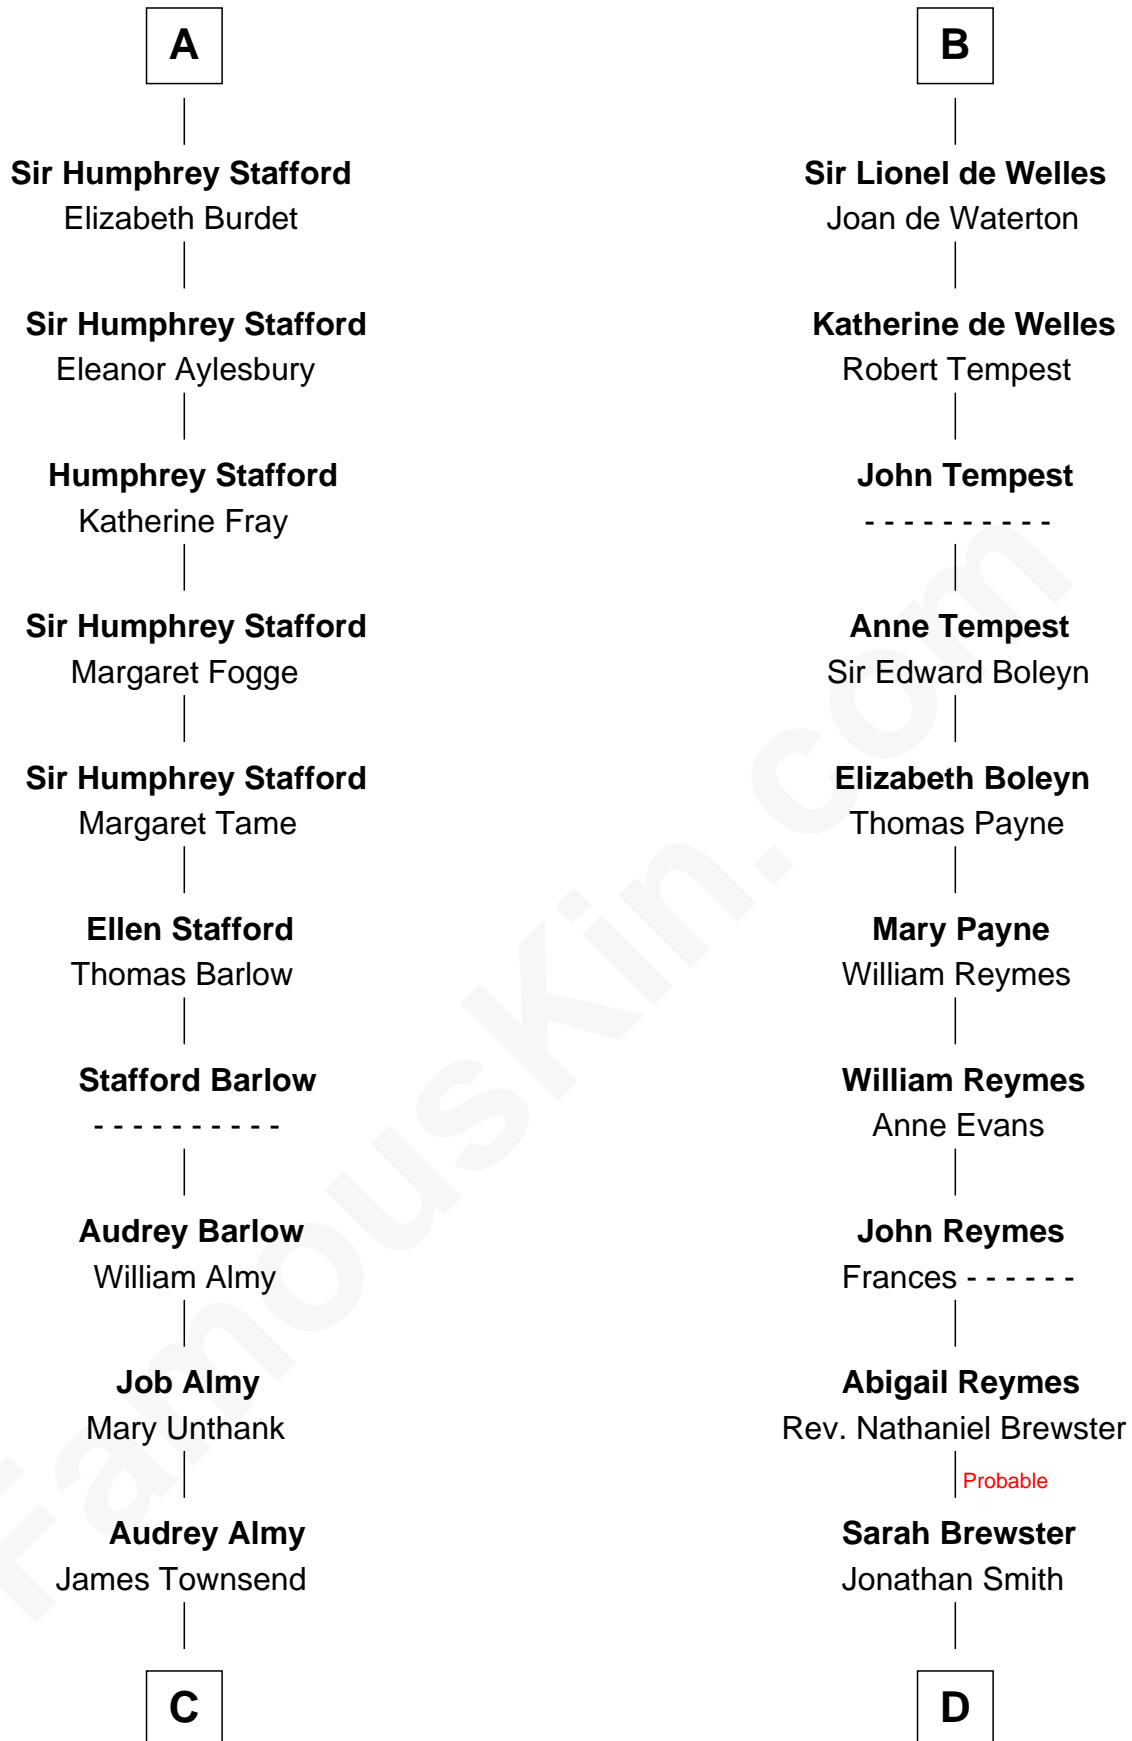

FamousKin.com

Relationship Chart of

Robert Townsend

Member of the Culper Spy Ring during the American Revolution

19th cousin of

William Floyd

Signer of the Declaration of Independence

Sir William Longespee

Ela of Salisbury

C

Jacob Townsend

Phoebe Seaman

Samuel Townsend

Sarah Stoddard

Robert Townsend

Spy known as "Culper Jr."

D

Jonathan Smith

Elizabeth Platt

Tabitha Smith

Nicholl Floyd

William Floyd

Signer of Declaration of Independence

FamousKin.com