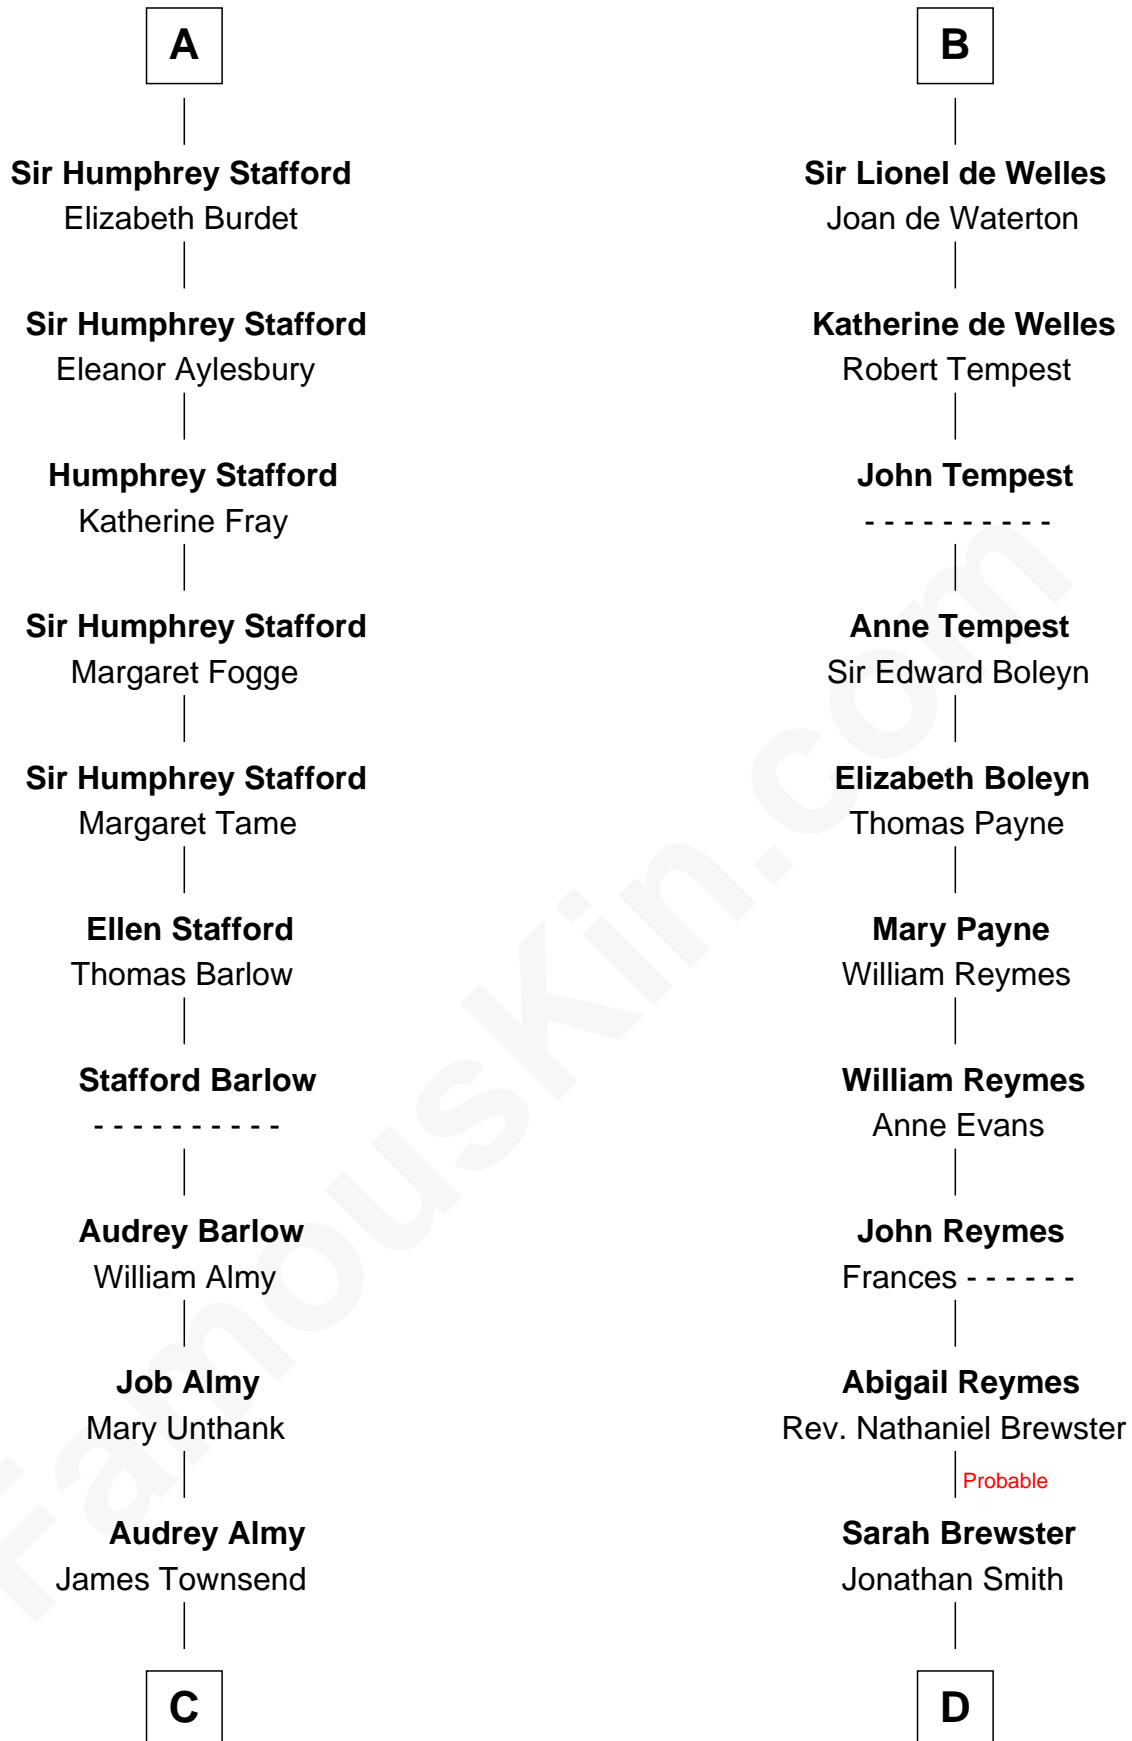

FamousKin.com

Relationship Chart of

Robert Townsend

Member of the Culper Spy Ring during the American Revolution

19th cousin of

William Floyd

Signer of the Declaration of Independence

C

Jacob Townsend

Phoebe Seaman

Samuel Townsend

Sarah Stoddard

Robert Townsend

Spy known as "Culper Jr."

D

Jonathan Smith

Elizabeth Platt

Tabitha Smith

Nicholl Floyd

William Floyd

Signer of Declaration of Independence

FamousKin.com