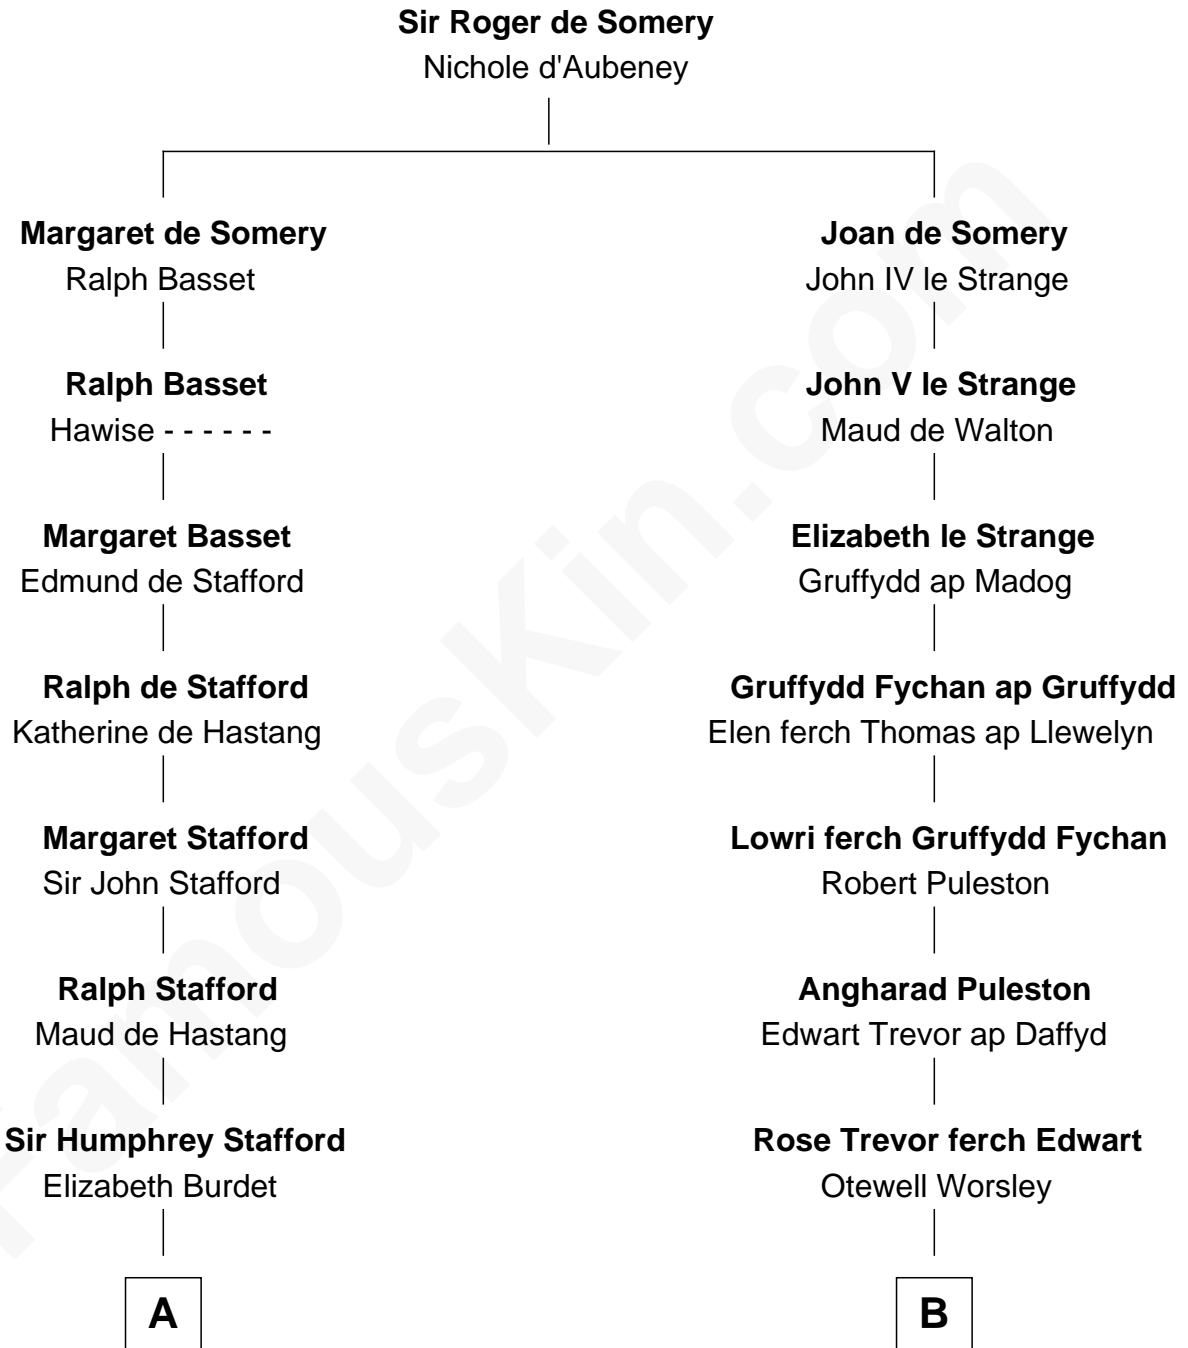

FamousKin.com

Relationship Chart of

Robert Townsend

Member of the Culper Spy Ring during the American Revolution

15th cousin 3 times removed of

General William Whipple

Signer of the Declaration of Independence

C

—
Samuel Townsend

Sarah Stoddard

—
Robert Townsend

Spy known as "Culper Jr."

FamousKin.com