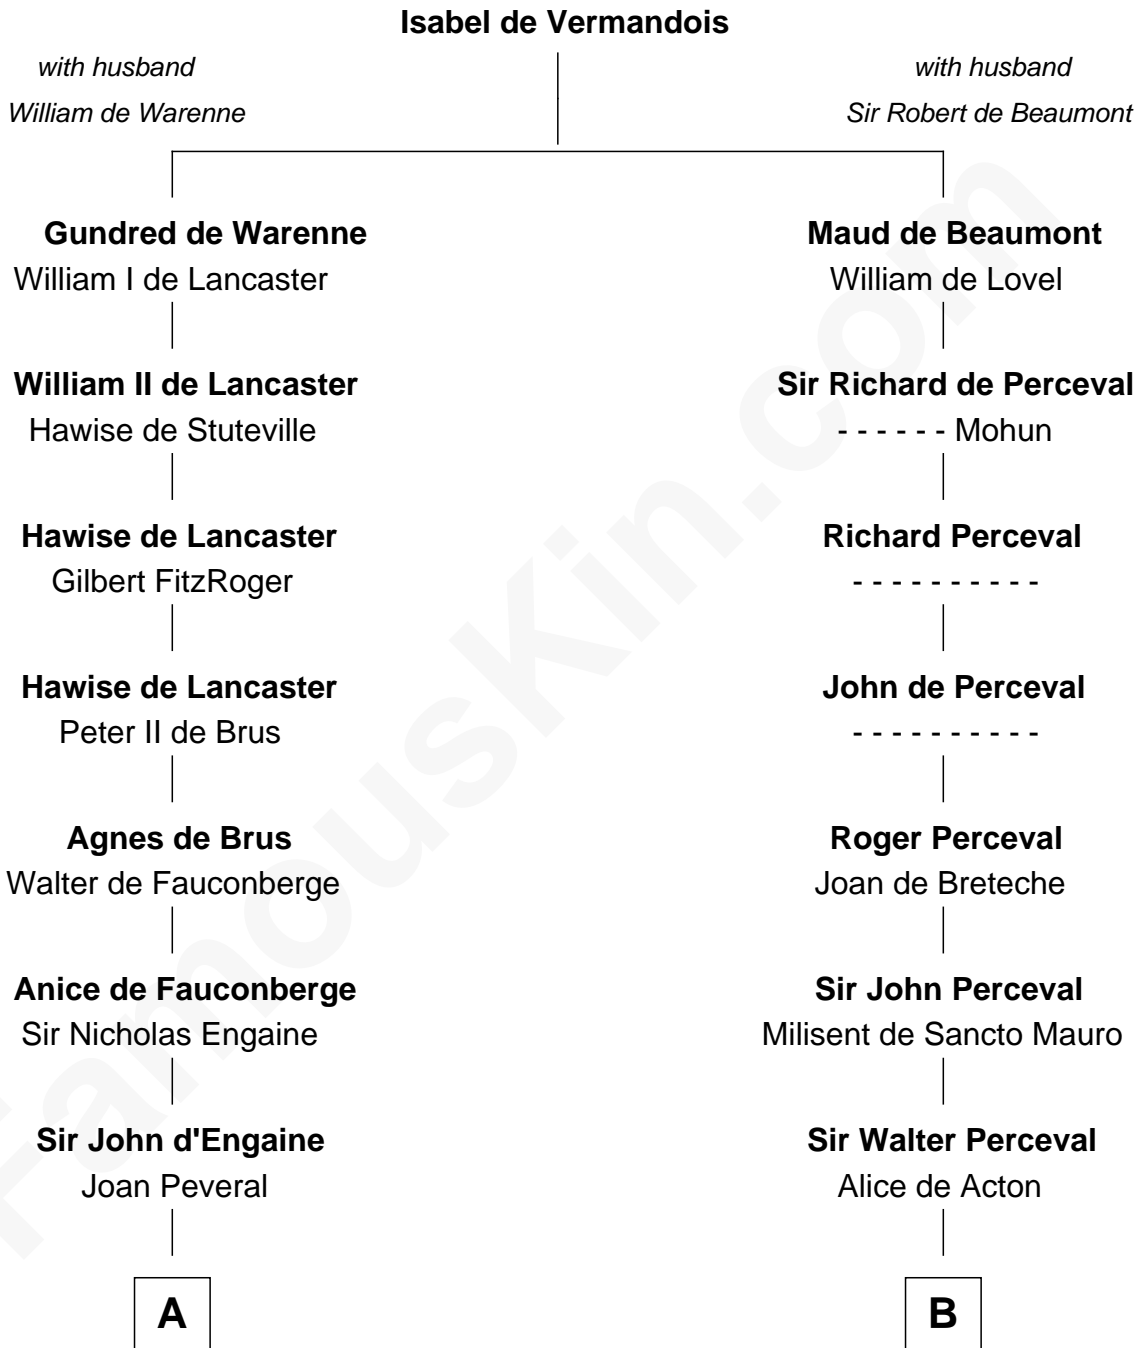

General William Whipple

Signer of the Declaration of Independence