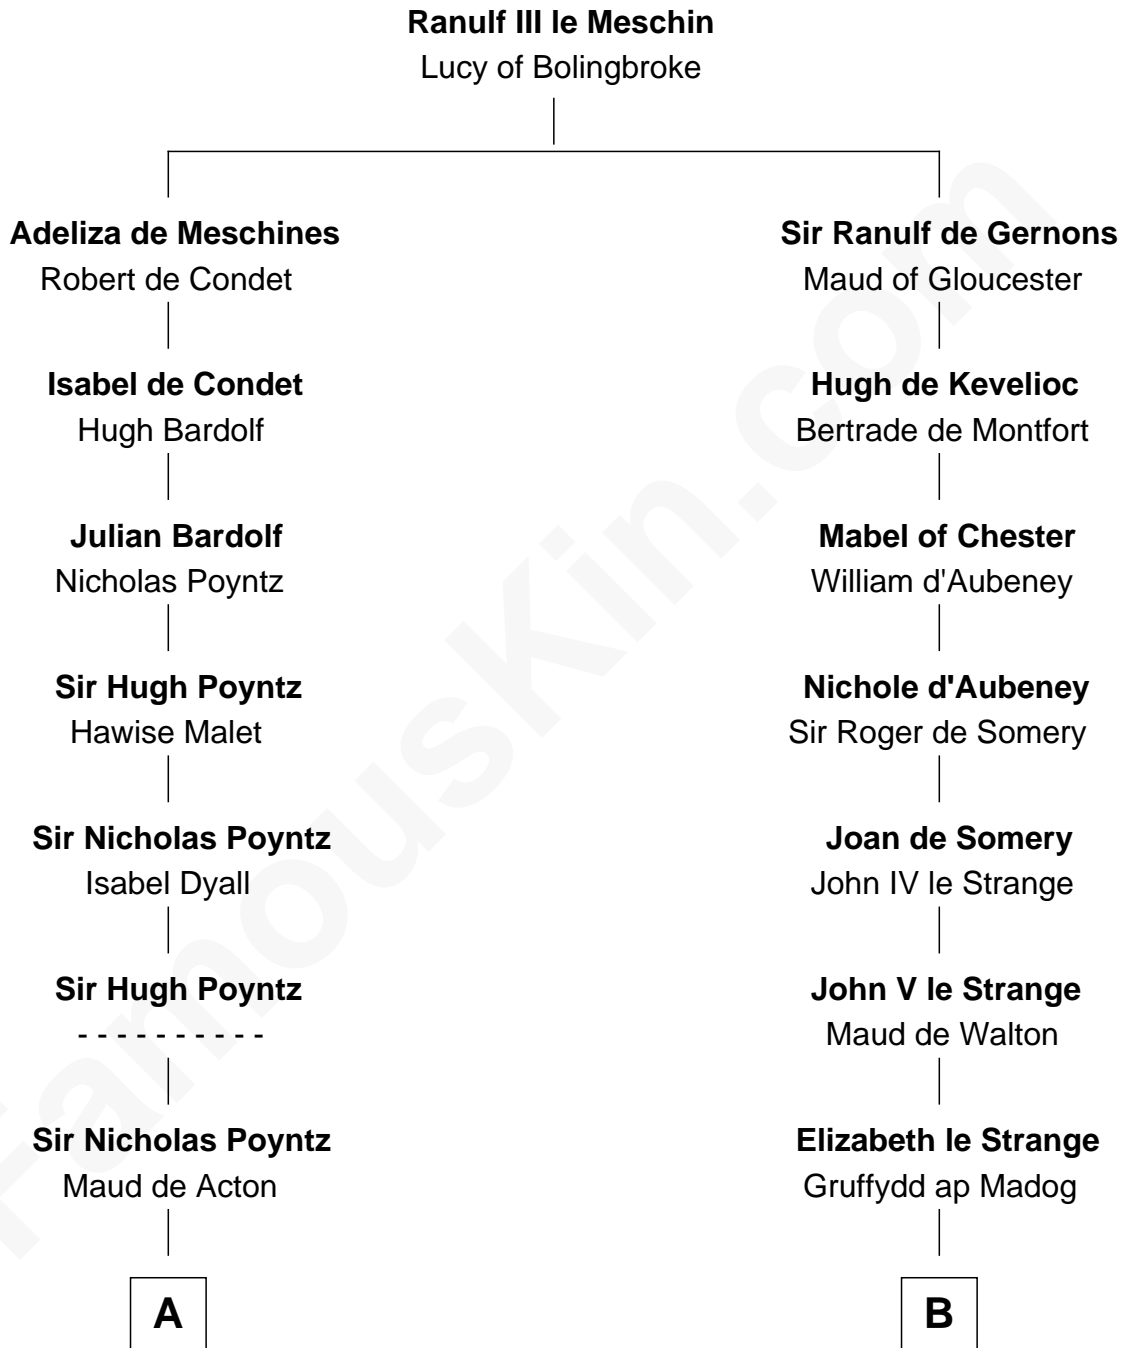

FamousKin.com

Relationship Chart of

Robert Townsend

Member of the Culper Spy Ring during the American Revolution

19th cousin 2 times removed of

General William Whipple

Signer of the Declaration of Independence

C

Job Almy
Mary Unthank

Audrey Almy
James Townsend

Jacob Townsend
Phoebe Seaman

Samuel Townsend
Sarah Stoddard

Robert Townsend
Spy known as "Culper Jr."

D

Joanna Appleton
Matthew Whipple

William Whipple
Mary Cutts

General William Whipple
Signer of Declaration of Independence

FamousKin.com