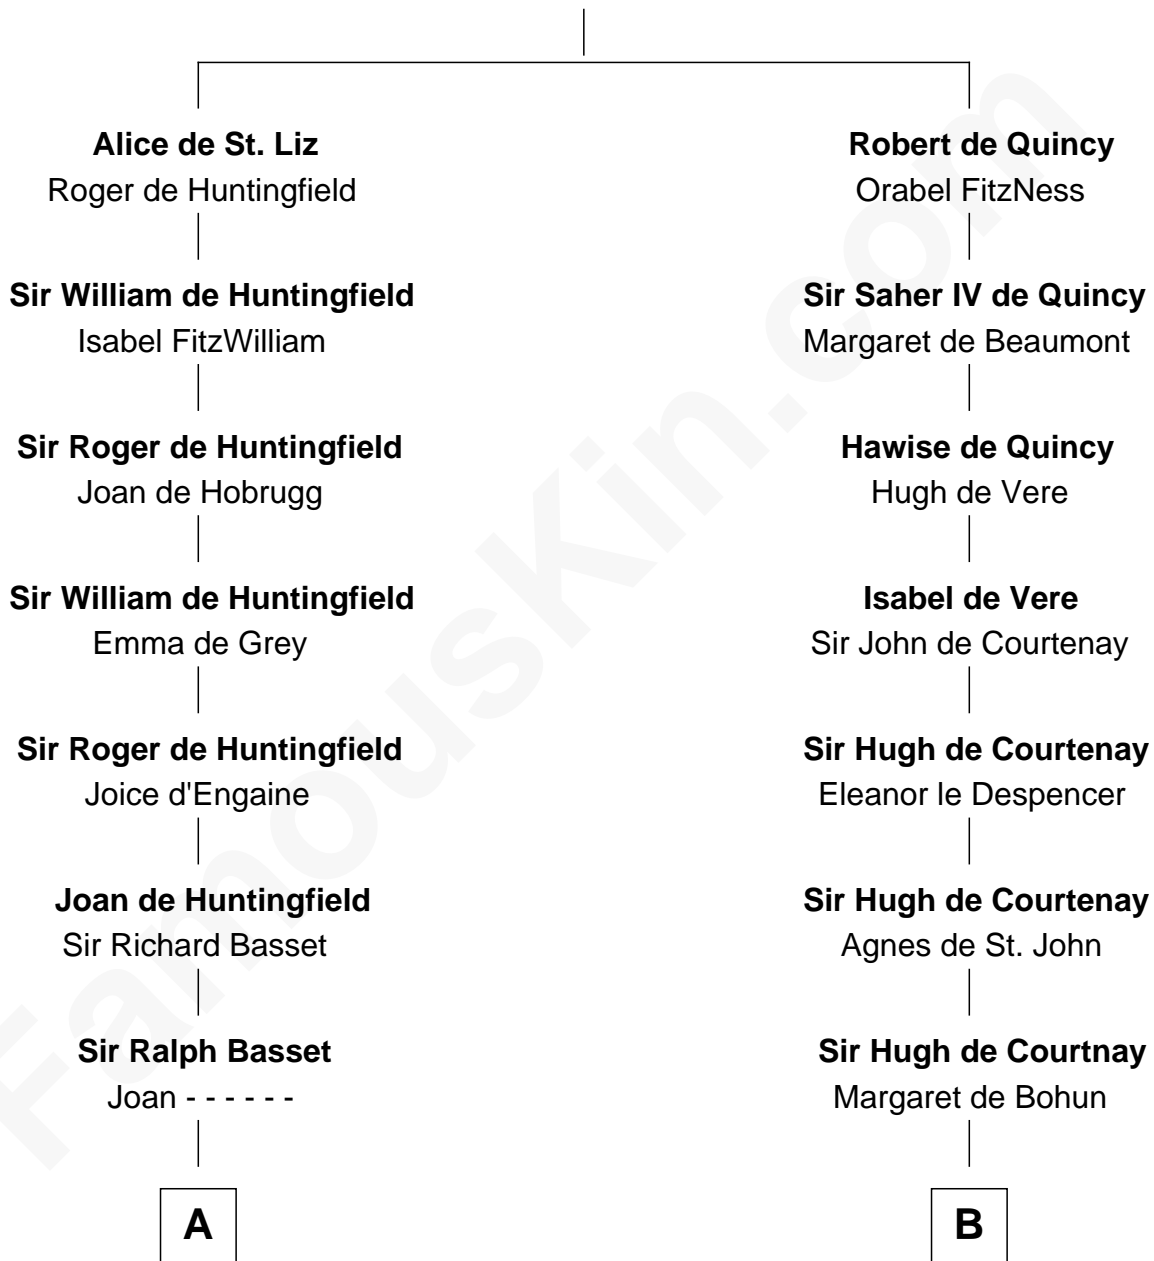

FamousKin.com

Relationship Chart of

Robert Townsend

Member of the Culper Spy Ring during the American Revolution

20th cousin 1 time removed of

General William Whipple

Signer of the Declaration of Independence

Saher I de Quincy

Maud de St. Liz

C

Job Almy
Mary Unthank

Audrey Almy
James Townsend

Jacob Townsend
Phoebe Seaman

Samuel Townsend
Sarah Stoddard

Robert Townsend
Spy known as "Culper Jr."

D

Mary Oliver
Col. Samuel Appleton

Joanna Appleton
Matthew Whipple

William Whipple
Mary Cutts

General William Whipple
Signer of Declaration of Independence